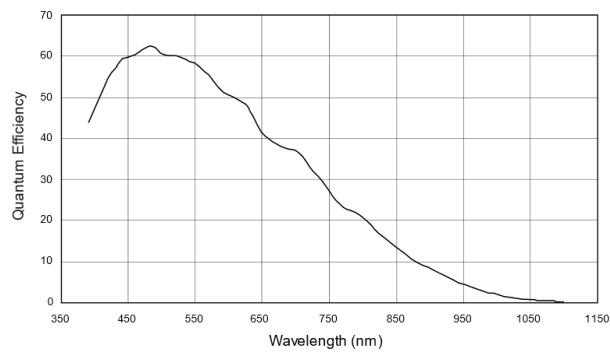

Technical Information

MT9P031 Sensor QE Curve