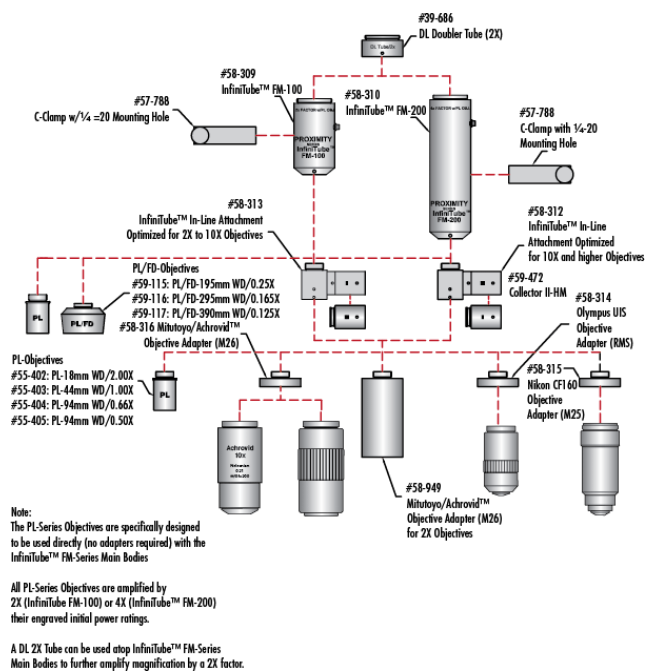

2/3" Maximum Sensor Format:

Regulatory Compliance

Compliant RoHS 2015:

Compliant Reach 224:

View Certificate of Conformance:

Product Details

- Direct to Video C-Mount for 2/3" and Smaller Sensor Cameras
- Internal Focusing

InfiniTube™ FM Systems are used to mount infinite-conjugate objectives to C-mount cameras, yielding magnifications not possible with ordinary video lenses, such as 50X magnification. The InfiniTube™ system can be configured in a variety of fashions. It can be utilized alone (InfiniTube™ #58-310 or #58-309) for applications where illumination is provided from another source such as a backlight or directional illumination. The InfiniTube™ FM Systems can also be configured for in-line illumination with attachments. The first in-line attachment (#58-313) has been designed for high performance with objectives having a magnification of 10X or below and is not suggested for use with higher magnification objectives. The second in-line attachment (#58-312) has been designed to work with increased efficiency when used with magnifications of 10X or higher, but can be utilized with all magnifications. All in-line attachments accept our [Fiber Optic Light Guides](#) with a 0.312" tip diameter.

Note: Standard system for 2/3" sensors still available.

Technical Information

System Includes	Stock No.
InfiniTube In-Line Assembly Unit	#58-311
Hitachi KP-D20B Camera	#55-837
15.1" Diagonal LCD Monitor (US version only)	#56-522
Y-C Cable (6 ft.)	#39-255
Mitutoyo/Achrovid™ Objective Adapter	#58-316
M-150 Fiber Optic Illuminator	#55-718
Fiber Optic Light Guide (48" L)	#39-367
Fiber Optic Adapter	#38-944
Standard Boom Stand	#54-120
Rack & Pinion Mounting Plate	#54-123
C-Clamp with 1/4" ±20 Mounting Hole	#57-788