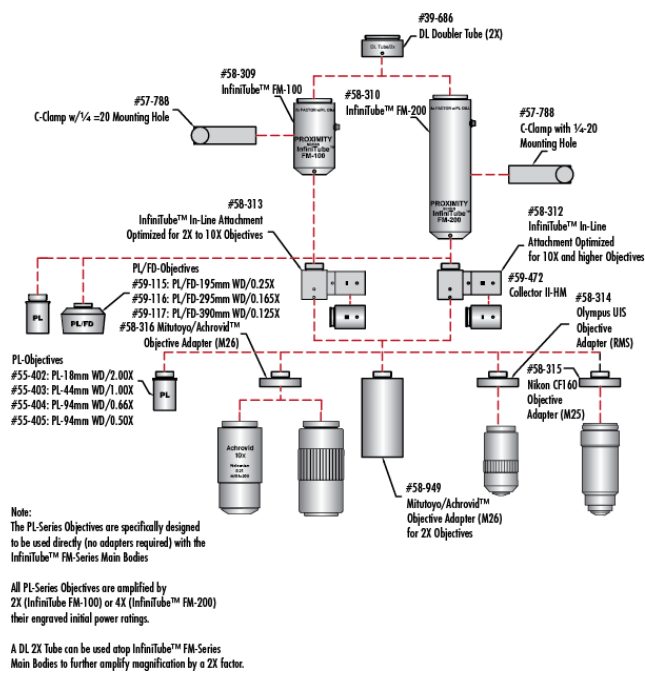

2/3" Maximum Sensor Format:

Regulatory Compliance

Compliant RoHS 2015:

Compliant Reach 224:

View Certificate of Conformance:

Product Details

- Direct to Video C-Mount for 2/3" and Smaller Sensor Cameras
- Internal Focusing

InfiniTube™ FM Systems are used to mount infinite-conjugate objectives to C-mount cameras, yielding magnifications not possible with ordinary video lenses, such as 50X magnification. The InfiniTube™ system can be configured in a variety of fashions. It can be utilized alone (InfiniTube™ #58-310 or #58-309) for applications where illumination is provided from another source such as a backlight or directional illumination. The InfiniTube™ FM Systems can also be configured for in-line illumination with attachments. The first in-line attachment (#58-313) has been designed for high performance with objectives having a magnification of 10X or below and is not suggested for use with higher magnification objectives. The second in-line attachment (#58-312) has been designed to work with increased efficiency when used with magnifications of 10X or higher, but can be utilized with all magnifications. All in-line attachments accept our [Fiber Optic Light Guides](#) with a 0.312" tip diameter.

Note: Standard system for 2/3" sensors still available.

Technical Information

System Includes	Stock No.
InfiniTube In-Line Assembly Unit	#58-311
Hitachi KP-D20B Camera	#55-837
15.1" Diagonal LCD Monitor (US version only)	#56-522
Y-C Cable (6 ft.)	#39-255
Mitutoyo/Achrovid™ Objective Adapter	#58-316
M-150 Fiber Optic Illuminator	#55-718
Fiber Optic Light Guide (48" L)	#39-367
Fiber Optic Adapter	#38-944
Standard Boom Stand	#54-120
Rack & Pinion Mounting Plate	#54-123
C-Clamp with 1/4" Mounting Hole	#57-788