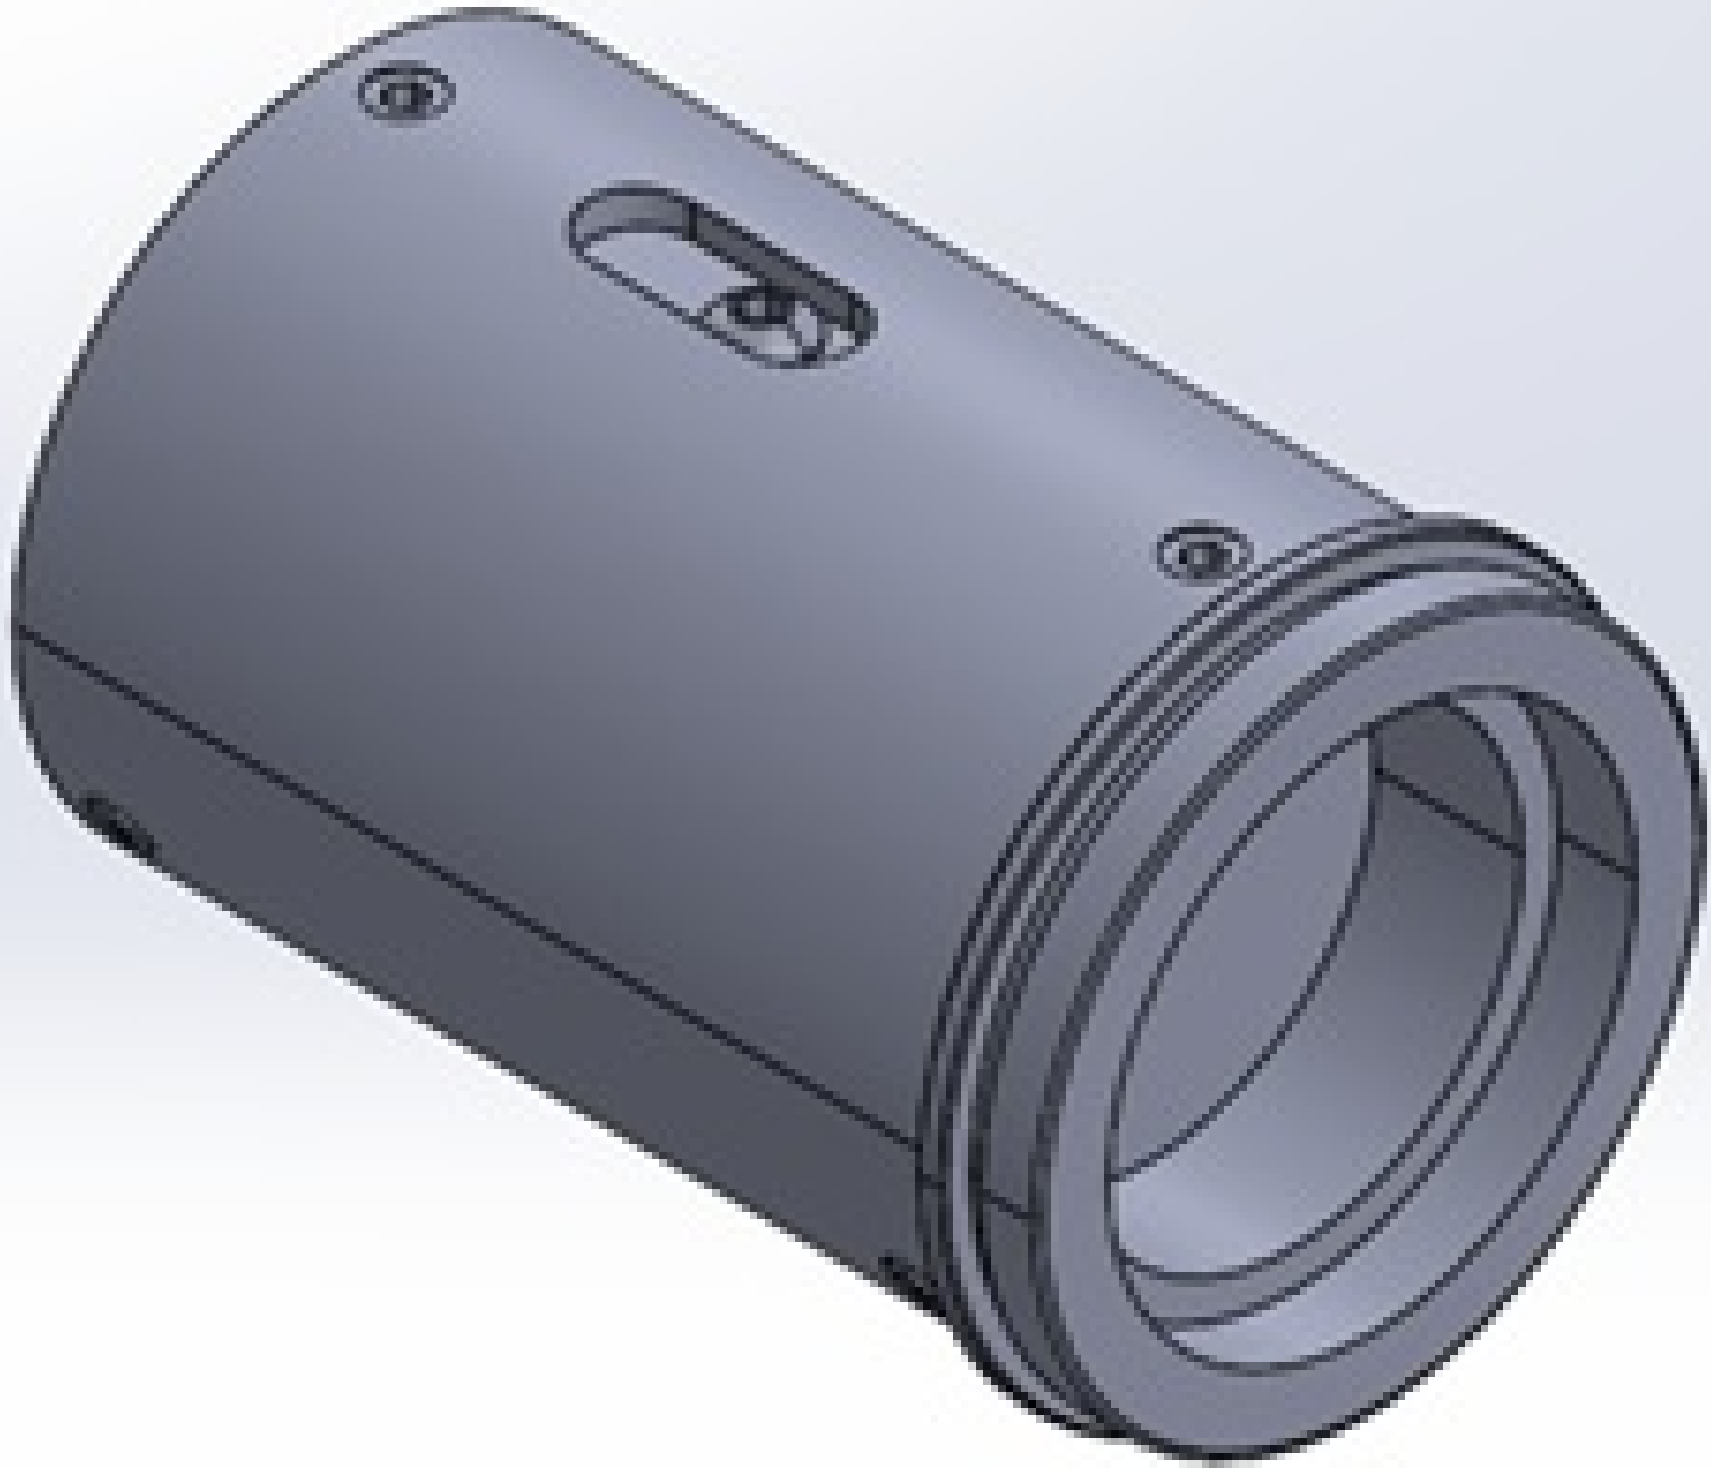

0.5X Camera Tube

Stock #89-868 **20+ In Stock**

- 1 + €357.⁰⁰

ADD TO CART

Volume Pricing

Qty 1+	€357,00 each
Need More?	Request Quote

Prices shown are exclusive of VAT/local taxes

Product Downloads

General

Camera Tube (One Required) **Note:**

Modular High Magnification Zoom Lens **Type:**

0.5X Camera Tube **Title:**

Optical Properties

0.5X **Magnification:**