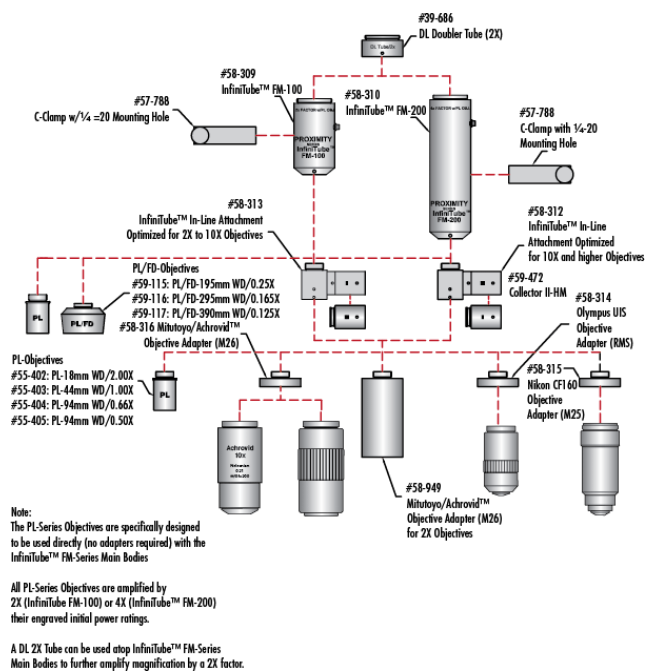

Sensor

2/3" Maximum Sensor Format:

Regulatory Compliance

Compliant RoHS 2015:

Compliant Reach 224:

View Certificate of Conformance:

Product Details

- Direct to Video C-Mount for 2/3" and Smaller Sensor Cameras
- Internal Focusing

InfiniTube™ FM Systems are used to mount infinite-conjugate objectives to C-mount cameras, yielding magnifications not possible with ordinary video lenses, such as 50X magnification. The InfiniTube™ system can be configured in a variety of fashions. It can be utilized alone (InfiniTube™ #58-310 or #58-309) for applications where illumination is provided from another source such as a backlight or directional illumination. The InfiniTube™ FM Systems can also be configured for in-line illumination with attachments. The first in-line attachment (#58-313) has been designed for high performance with objectives having a magnification of 10X or below and is not suggested for use with higher magnification objectives. The second in-line attachment (#58-312) has been designed to work with increased efficiency when used with magnifications of 10X or higher, but can be utilized with all magnifications. All in-line attachments accept our [Fiber Optic Light Guides](#) with a 0.312" tip diameter.

Note: Standard system for 2/3" sensors still available.

Technical Information

System Includes	Stock No.
InfiniTube In-Line Assembly Unit	#58-311
Hitachi KP-D20B Camera	#55-837
15.1" Diagonal LCD Monitor (US version only)	#56-522
Y-C Cable (6 ft.)	#39-255
Mitutoyo/Achrovid™ Objective Adapter	#58-316
M-150 Fiber Optic Illuminator	#55-718
Fiber Optic Light Guide (48" L)	#39-367
Fiber Optic Adapter	#38-944
Standard Boom Stand	#54-120
Rack & Pinion Mounting Plate	#54-123
C-Clamp with 1/4-20 Mounting Hole	#57-788