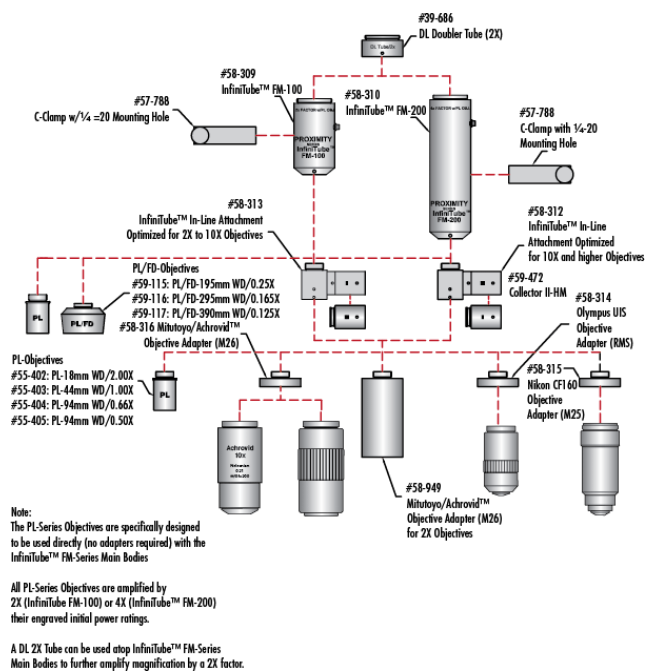

Sensor

Maximum Sensor Format:
2/3"

Regulatory Compliance

RoHS 2015:
[Compliant](#)

Reach 224:
[Compliant](#)

Certificate of Conformance:
[View](#)

Product Details

- Direct to Video C-Mount for 2/3" and Smaller Sensor Cameras
- Internal Focusing

InfiniTube™ FM Systems are used to mount infinite-conjugate objectives to C-mount cameras, yielding magnifications not possible with ordinary video lenses, such as 50X magnification. The InfiniTube™ system can be configured in a variety of fashions. It can be utilized alone (InfiniTube™ #58-310 or #58-309) for applications where illumination is provided from another source such as a backlight or directional illumination. The InfiniTube™ FM Systems can also be configured for in-line illumination with attachments. The first in-line attachment (#58-313) has been designed for high performance with objectives having a magnification of 10X or below and is not suggested for use with higher magnification objectives. The second in-line attachment (#58-312) has been designed to work with increased efficiency when used with magnifications of 10X or higher, but can be utilized with all magnifications. All in-line attachments accept our [Fiber Optic Light Guides](#) with a 0.312" tip diameter.

Note: [Standard system](#) for 2/3" sensors still available.

Technical Information

System Includes	Stock No.
InfiniTube In-Line Assembly Unit	#58-311
Hitachi KP-D20B Camera	#55-837
15.1" Diagonal LCD Monitor (US version only)	#56-522
Y-C Cable (6 ft.)	#39-255
Mitutoyo/Achrovid™ Objective Adapter	#58-316
M-150 Fiber Optic Illuminator	#55-718
Fiber Optic Light Guide (48" L)	#39-367
Fiber Optic Adapter	#38-944
Standard Boom Stand	#54-120
Rack & Pinion Mounting Plate	#54-123
C-Clamp with 1/4" ±20 Mounting Hole	#57-788