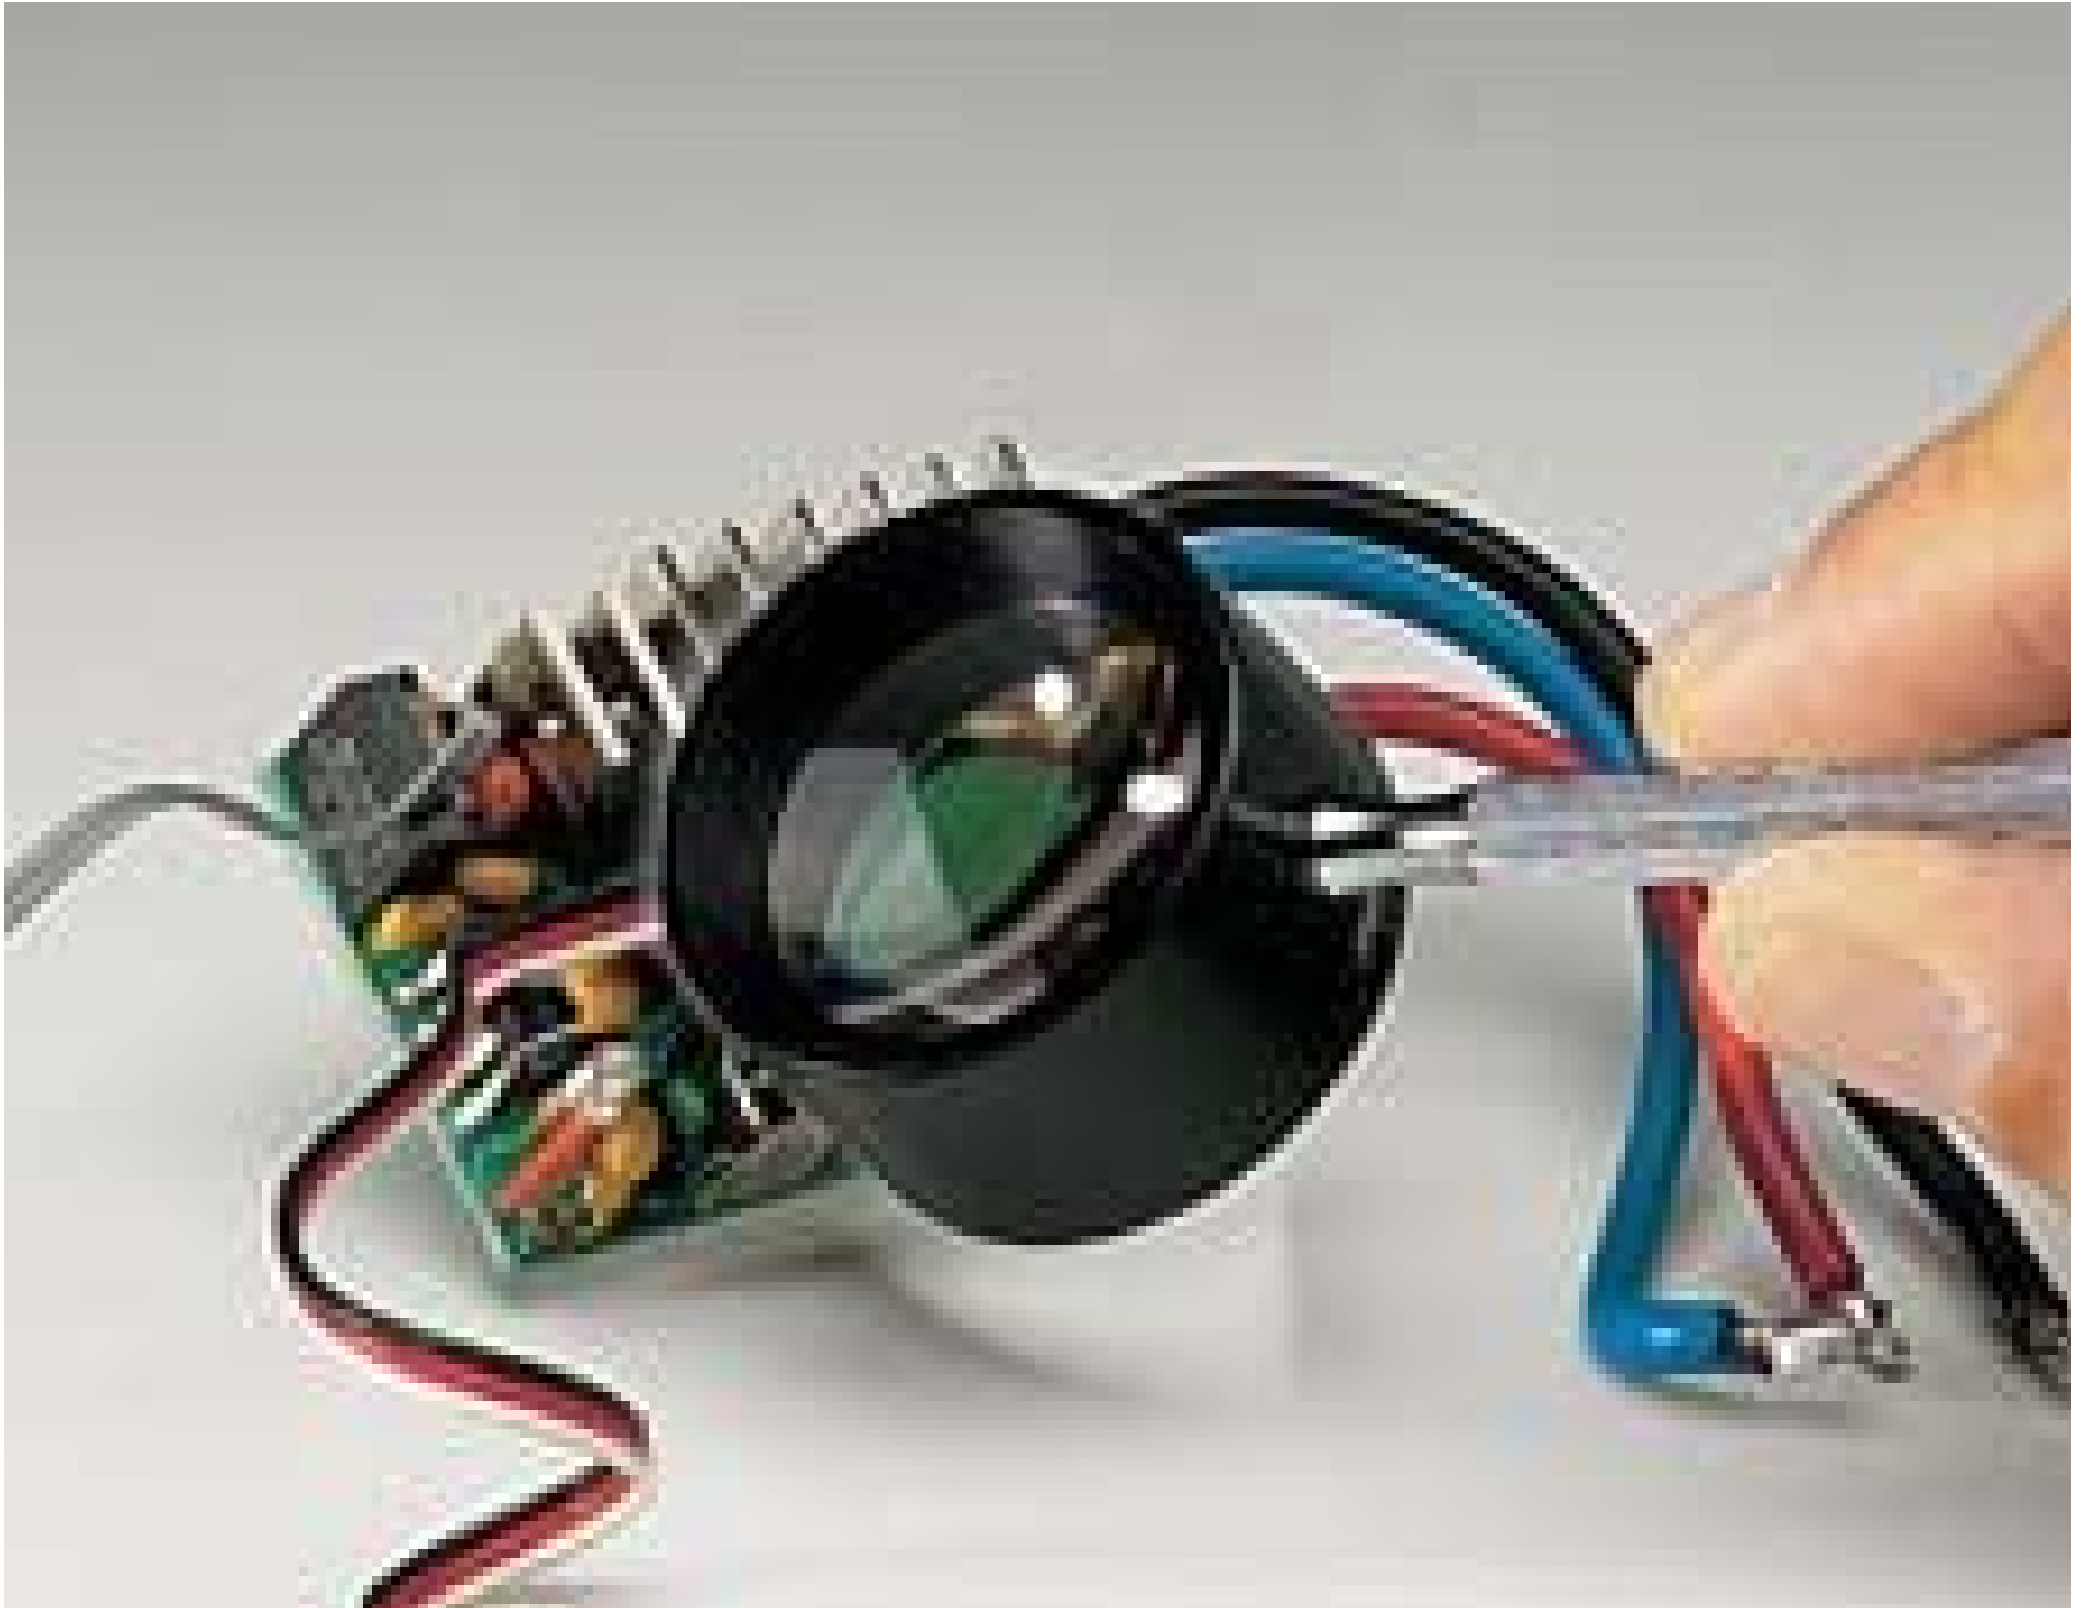

10X Compound Lens Magnifier

Stock #35-359 **20+ In Stock**

€38⁵⁰

ADD TO CART

Volume Pricing

Qty 1-4	€38,50 each
Qty 5-9	€36,90 each
Qty 10+	€34,50 each
Need More?	Request Quote

! Prices shown are exclusive of VAT/local taxes

Product Downloads

Physical & Mechanical Properties

Field of View (inches):
1.25

Length (inches):
5.00

Diameter of Included Lens (inches):
1.00

Weight (g):

Optical Properties

Magnification:
10X

Working Distance (inches):
1.0

Regulatory Compliance

Certificate of Conformance:
[View](#)

Product Details

- High Power, Handheld Design
 - Dual Element Glass Optical System
 - Ideal for Critical Viewing Applications
 - Features Knurled Handle
-