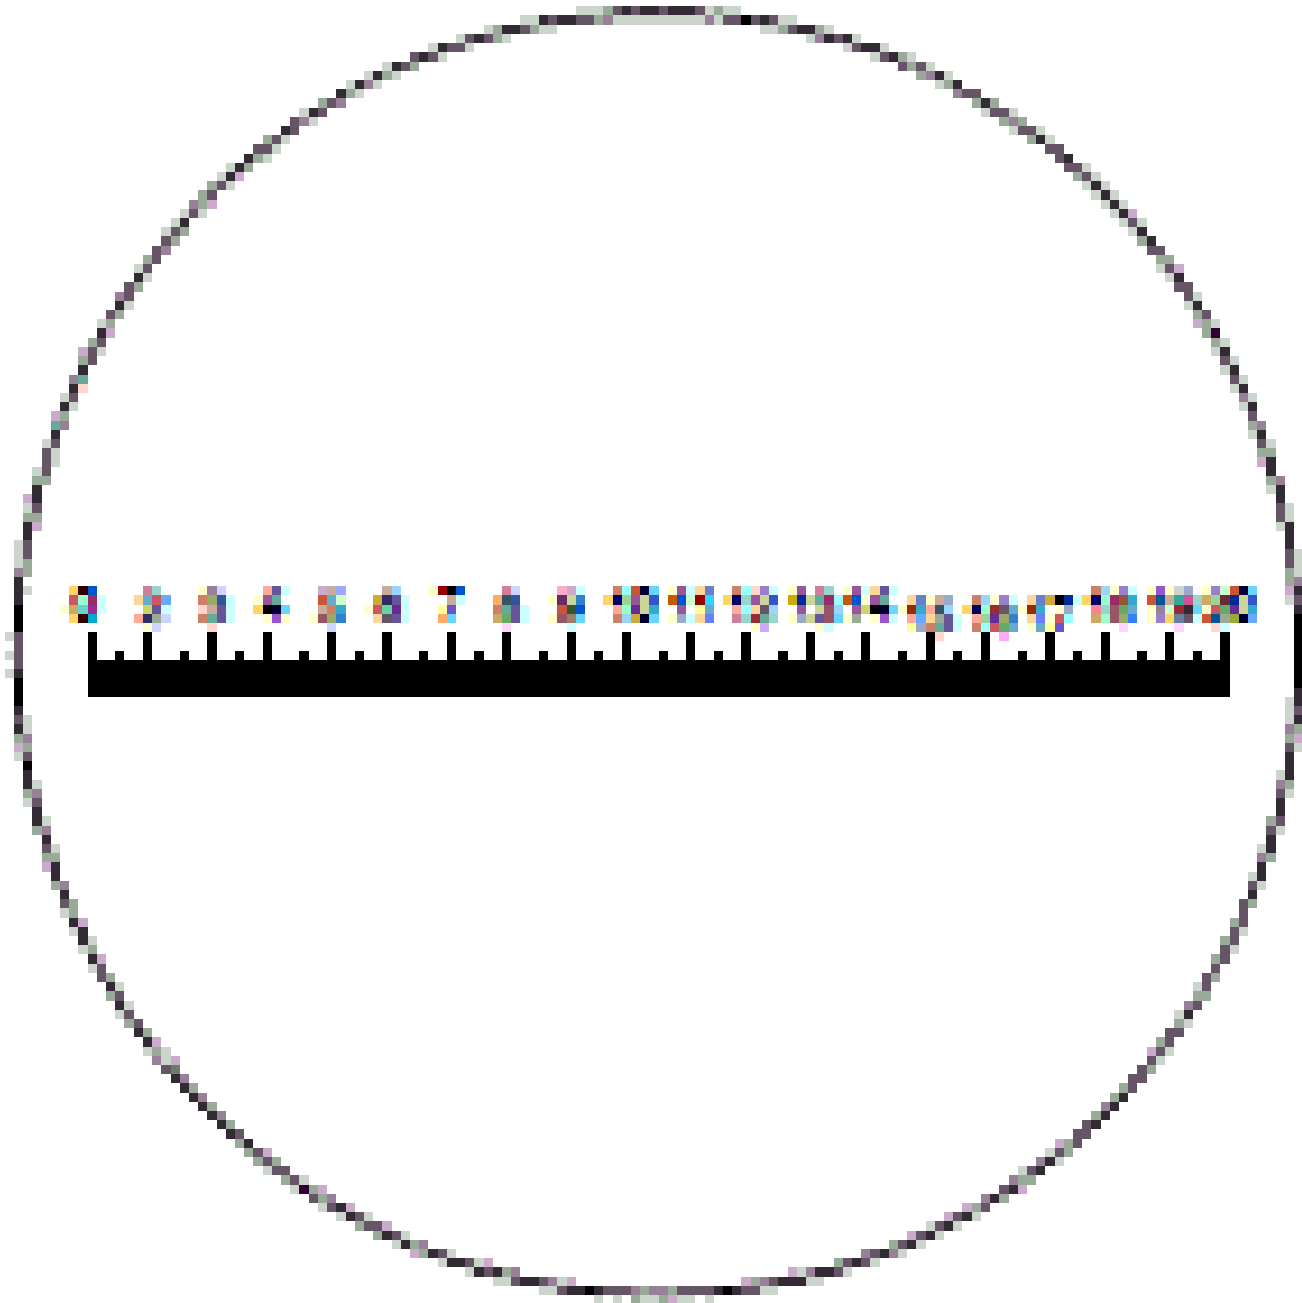

10X Illuminated Loupe w/ Linear Scale

Linear Scale

Stock #39-100 [CONTACT US](#)

⊖ 1 ⊕ €182.⁰⁰

ADD TO CART

Volume Pricing

Qty 1-4	€182,00 each
Qty 5-9	€160,10 each
Qty 10+	€141,80 each
Need More?	Request Quote

Height (inches):
1.75

Optical Properties

Magnification:
10X

Working Distance (inches):
0.65

Regulatory Compliance

Certificate of Conformance:
[View](#)

Product Details

Illuminated Loupe with Scale

This magnifier is built into a fully removable flashlight-type assembly for illumination. Includes a hard-shell vinyl case. Requires two "C" batteries, not included. Unit measures 1-3/8" Dia x 7"L, weighs 3.5 oz 7X includes a 26mm diameter reticle with a scale of 0 - 20mm in 0.1mm increments. 10X includes a 35mm diameter reticle with a scale of 15 - 0 - 15mm in 0.1mm increments.

- 7X and 10X Magnifications Available
- Choose from Loupe, Illuminated Loupe and Loupe Sets
- Reticle Included with Each Option

Peak 7X or 10X Measuring Loupes come with a removable glass reticle scale placed in direct contact with the work to be measured for precise comparison. Additional [reticles](#) are also available. All models feature smooth-helicoid twist focus and fully coated achromatic lens systems for color correct flat field viewing. Peak 7X or 10X Measuring Loupes are offered in with a singular loupe, an illuminated loupe, and loupe sets. The included lens features a 0.75" diameter.