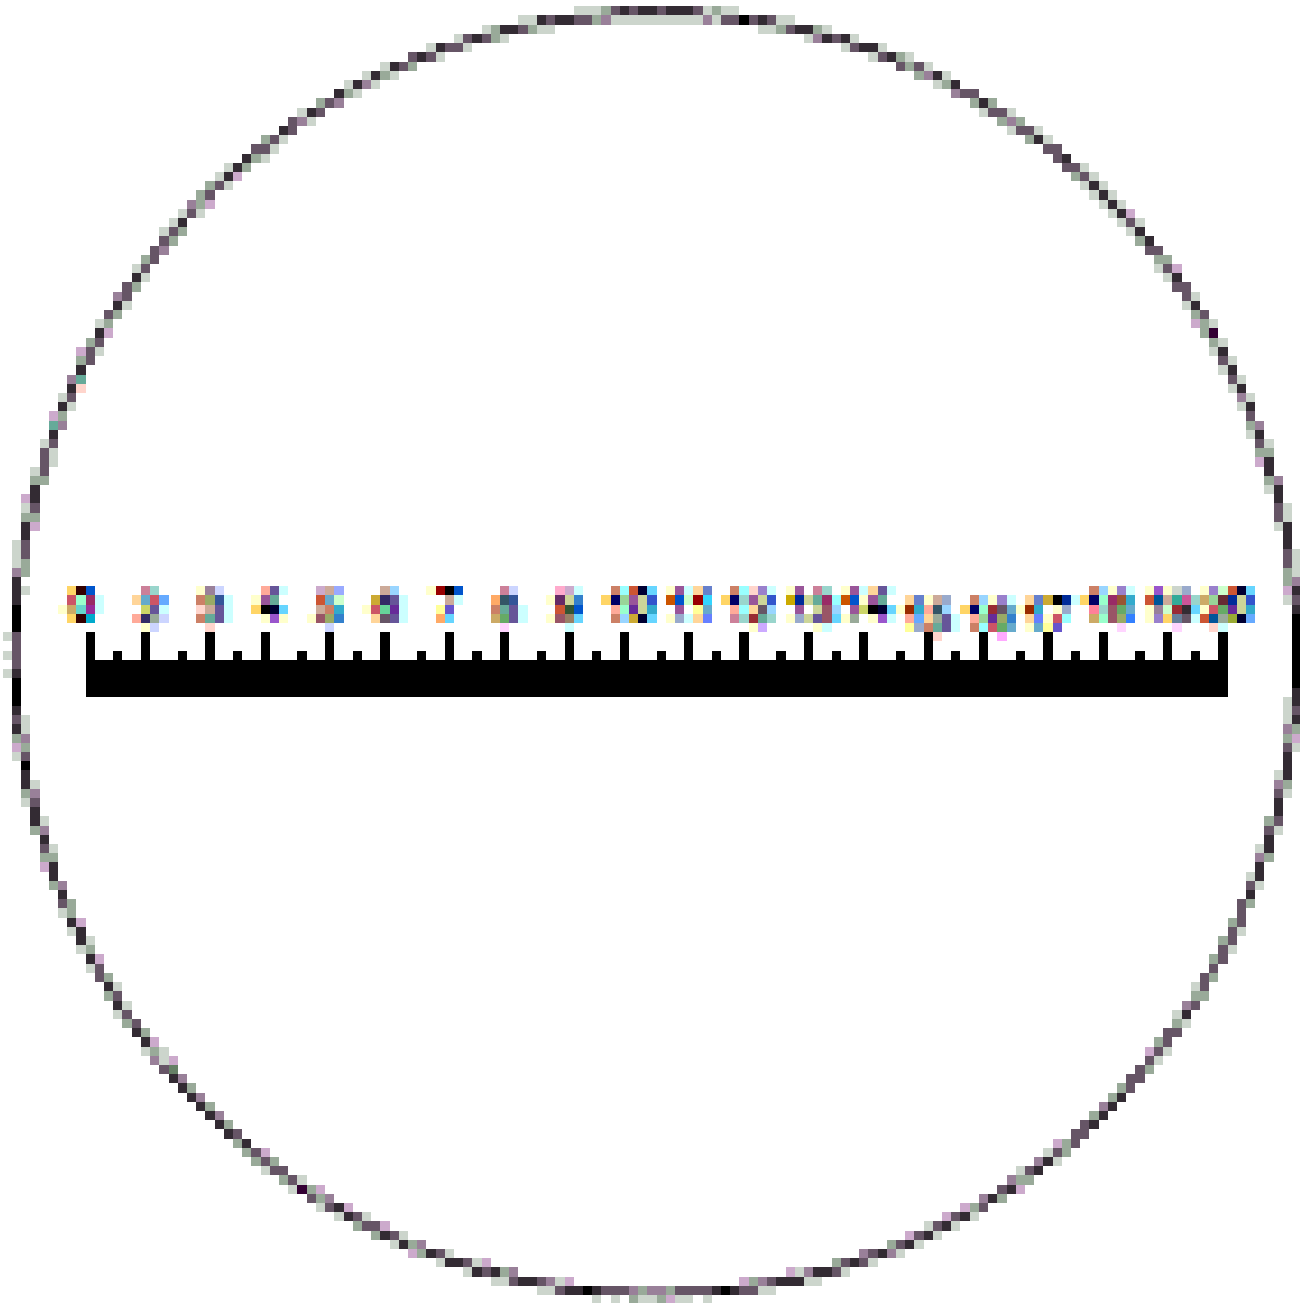

10X Loupe w/ 5 Scales Set

Linear Scale

Stock **#39-098** **3 In Stock**

- 1 + €232.⁰⁰

ADD TO CART

Volume Pricing

Qty 1-4	€232,00 each
Qty 5-9	€202,80 each
Qty 10+	€178,40 each
Need More?	Request Quote

ⓘ Prices shown are exclusive of VAT/local taxes

Product Downloads

Physical & Mechanical Properties

Field of View (inches):

1.00

Diameter of Included Lens (inches):

0.75

Diameter of Compatible Reticle (mm):
35.00

Height (inches):
1.75

Optical Properties

Magnification:
10X

Working Distance (inches):
0.65

Regulatory Compliance

Certificate of Conformance:
[View](#)

Product Details

Loupe with 5 Scales Set

Each set comes with 5 individual reticle scales (26mm diameter for 7X, 35mm diameter for 10X) in a hard-shell vinyl storage case. The 7X or 10X focusing magnifier is a multi-element design with a removable clear acrylic base. Set includes [Linear Scale](#), [Multi-Scale](#), [Counting Grid](#), [Thickness Scale](#), and [Thread Size](#) reticles.

- 7X and 10X Magnifications Available
- Choose from Loupe, Illuminated Loupe and Loupe Sets
- Reticle Included with Each Option

Peak 7X or 10X Measuring Loupes come with a removable glass reticle scale placed in direct contact with the work to be measured for precise comparison. Additional [reticles](#) are also available. All models feature smooth-helicoid twist focus and fully coated achromatic lens systems for color correct flat field viewing. Peak 7X or 10X Measuring Loupes are offered in with a singular loupe, an illuminated loupe, and loupe sets. The included lens features a 0.75" diameter.