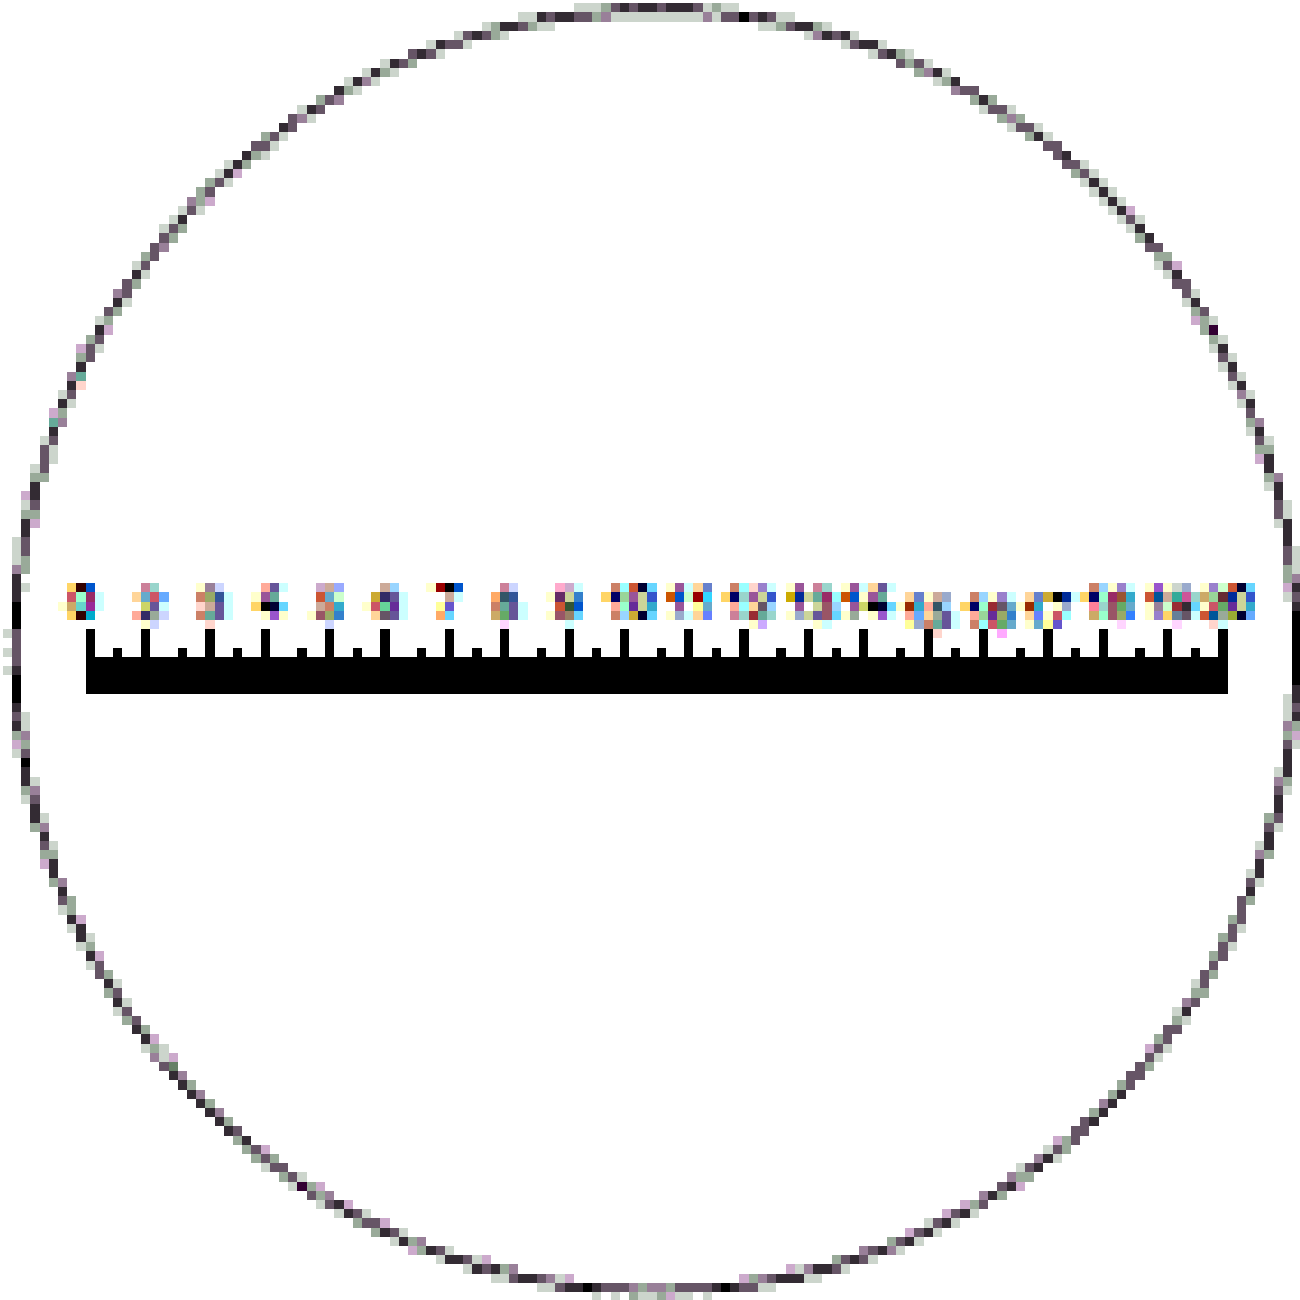

# 10X Loupe w/ 5 Scales Set

Linear Scale

Stock **#39-098** **3 In Stock**

- 1 + €232.<sup>00</sup>

**ADD TO CART**

### Physical & Mechanical Properties

Field of View (inches):

1.00

Diameter of Included Lens (inches):

0.75

Diameter of Compatible Reticle (mm):  
35.00

Height (inches):  
1.75

### Loupe with 5 Scales Set

Each set comes with 5 individual reticle scales (26mm diameter for 7X, 35mm diameter for 10X) in a hard-shell vinyl storage case. The 7X or 10X focusing magnifier is a multi-element design with a removable clear acrylic base. Set includes [Linear Scale](#), [Multi-Scale](#), [Counting Grid](#), [Thickness Scale](#), and [Thread Size](#) reticles.

- 7X and 10X Magnifications Available
- Choose from Loupe, Illuminated Loupe and Loupe Sets
- Reticle Included with Each Option

Peak 7X or 10X Measuring Loupes come with a removable glass reticle scale placed in direct contact with the work to be measured for precise comparison. Additional [reticles](#) are also available. All models feature smooth-helicoid twist focus and fully coated achromatic lens systems for color correct flat field viewing. Peak 7X or 10X Measuring Loupes are offered in with a singular loupe, an illuminated loupe, and loupe sets. The included lens features a 0.75" diameter.