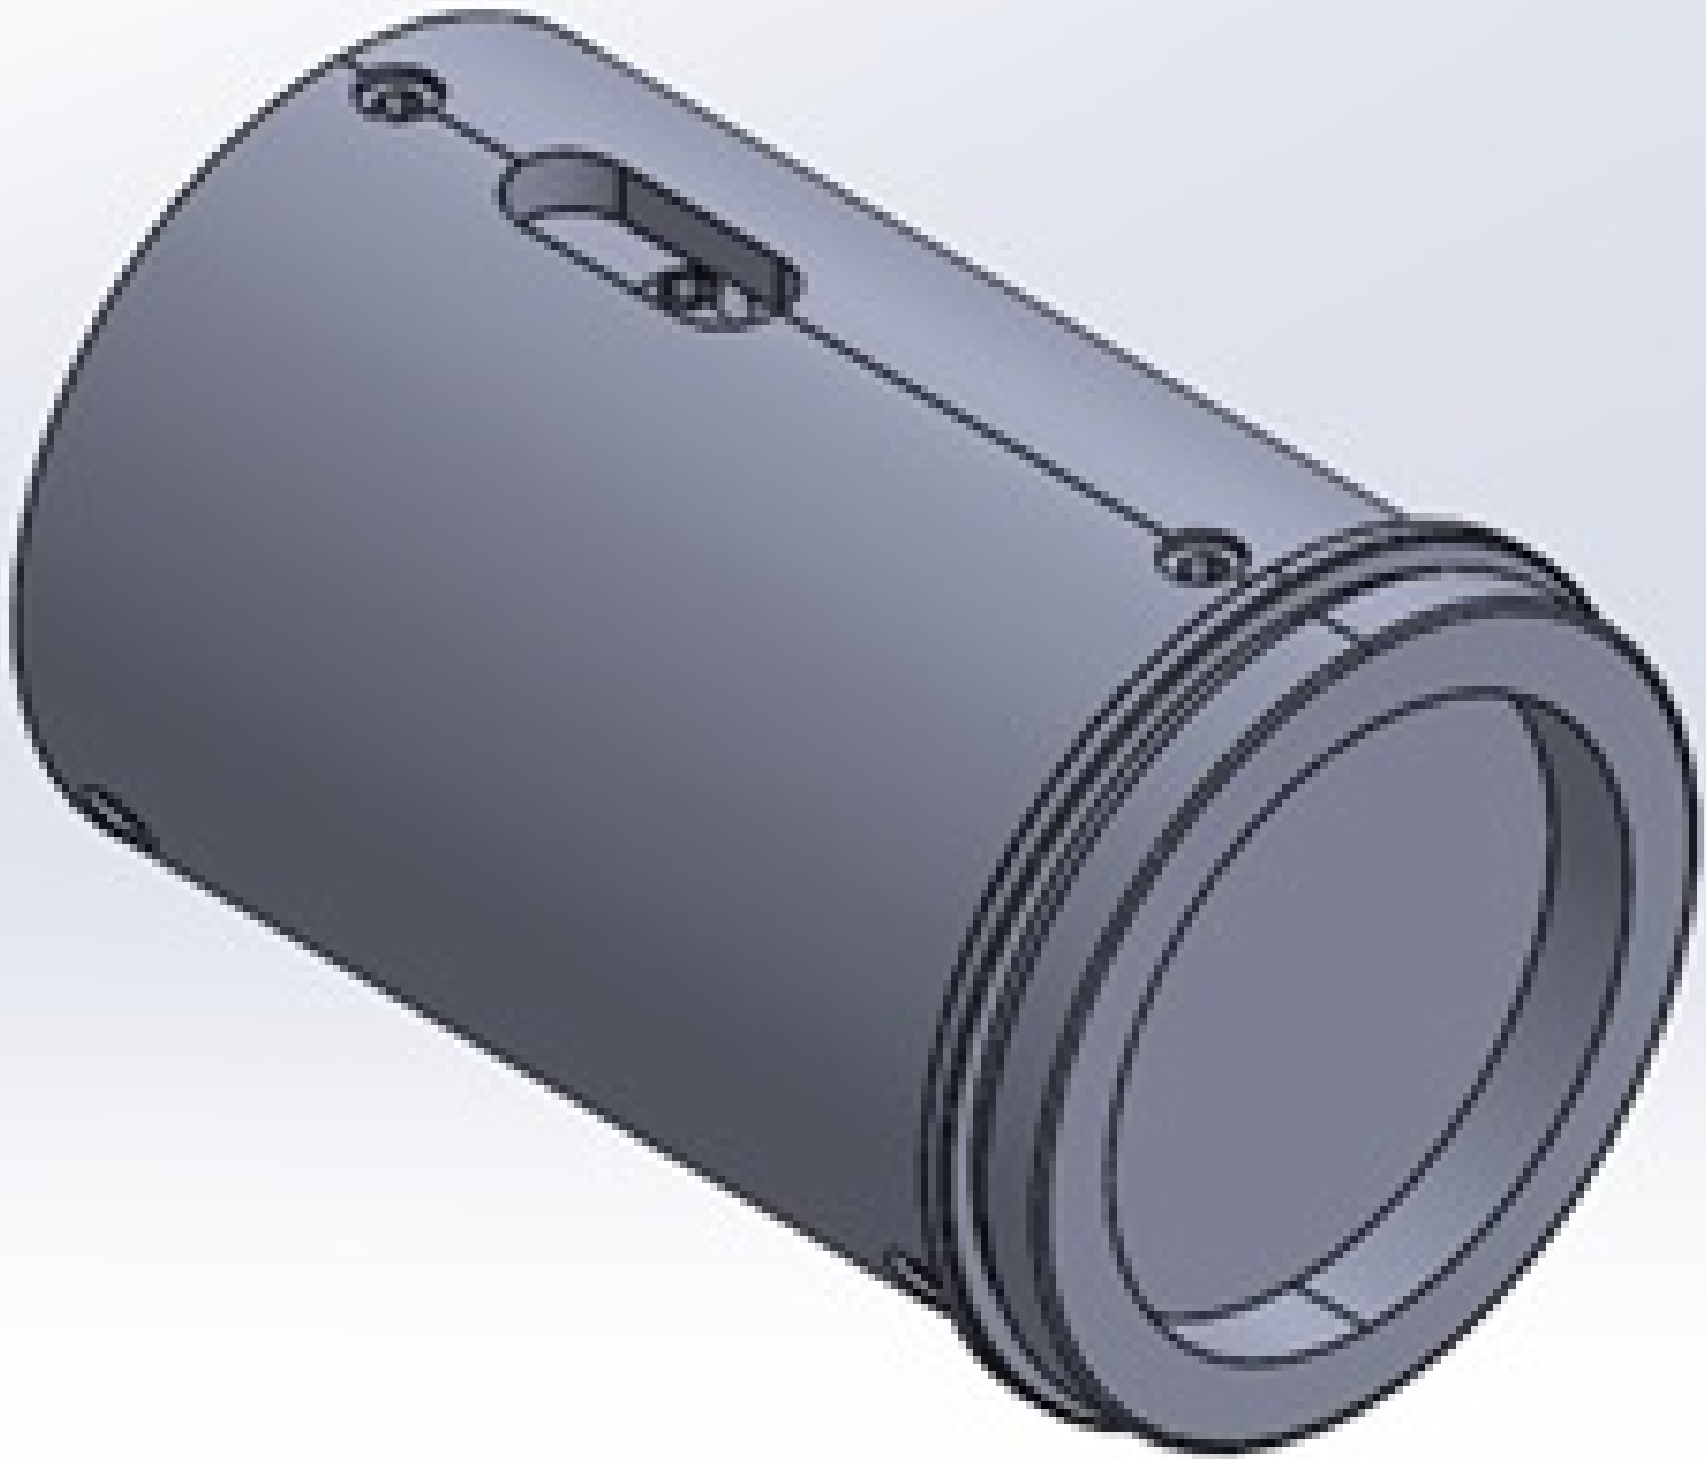

1.0X Mini-Camera Tube

Stock **#89-873** [CONTACT US](#)

- 1 + €909⁰⁰

ADD TO CART

Volume Pricing

Qty 1+	€909,00 each
Need More?	Request Quote

ⓘ Prices shown are exclusive of VAT/local taxes

Product Downloads

General

Camera Tube (One Required) **Note:**

Modular High Magnification Zoom Lens **Type:**

1.0X Mini-Camera Tube **Title:**

Optical Properties

Magnification:
1.0X

Regulatory Compliance

Compliant

RoHS 2015:

View

Certificate of Conformance:

Compliant

Reach 235:

Product Details

- Wide Range of Magnifications Achievable
- Interchangeable Components Provide Maximum Flexibility
- Motorized and Inline Options Available
- [7X and 12.5X High Precision Zoom Lens Kits](#) Also Available

7X and 12.5X High Precision Zoom Lenses are modular lens systems that consist of a camera mount, camera tube, core module, lower function module, and lower lens. Added versatility is achieved by swapping out modules to change magnification, field of view, or the optical pathway. 7X and 12.5X High Precision Zoom Lenses are compatible with M26 x 36 TPI Mitutoyo-style objectives and with camera sensor coverages and mounts ranging from C-Mount to F-Mount and to 35mm DSLR cameras. 50/50 and 90° cubes are available to introduce right angle turns or to support multiple imaging paths. A motor controller for multi-axis zoom and focus functionality is also available and can be connected to USB, Ethernet, or RS-232/422/285 ports.