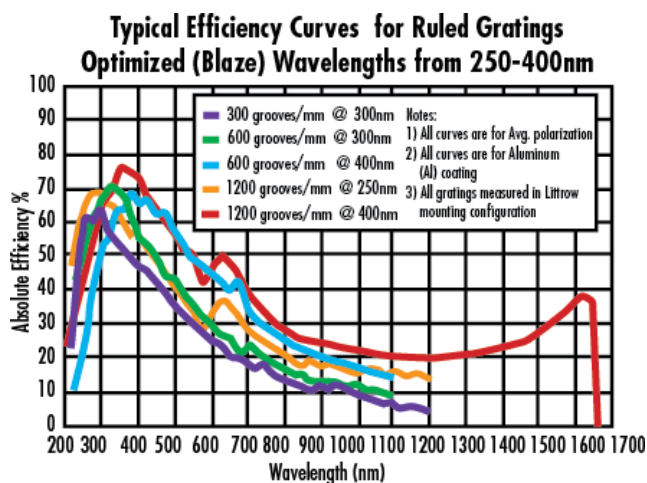

Ruled Grating **Construction:**

Parallel to Short Dimension **Direction of Grooves:**

12.70 **Length (mm):**

6.00 ±0.5 **Thickness (mm):**

12.70 **Width (mm):**

±0.5 **Alignment of Grooves to Edge (°):**

Optical Properties

1200 **Groove Density (grooves/mm):**

700 - 3000 **Wavelength Range (nm):**

1000 **Blaze Wavelength (nm):**

36.87 **Blaze Angle (°):**

Bare Gold **Coating:**

Float Glass **Substrate:** ☐

Regulatory Compliance

Compliant **RoHS 2015:**

View **Certificate of Conformance:**

Compliant **Reach 247:**

Product Details

- Increased Reflection from 700 - 1100nm

Near-IR (NIR) Reflective Gold Gratings are ruled gold-coated versions of our commercial gratings. These gratings provide increased reflection from 700 - 1100nm. This makes them an excellent choice for applications such as fiber optic pulse compression and spectroscopy setups using [silicon detectors](#). Near-IR (NIR) Reflective Gold Gratings feature a float glass substrate and a ruled grating construction. The gratings are available in three sizes, with varying groove densities and blaze wavelengths.

Handling Gratings: Gratings require special handling, making them prone to fingerprints and aerosols. Gratings should only be handled by the edges. Before attempting to clean a grating, please [contact us](#).

Technical Information