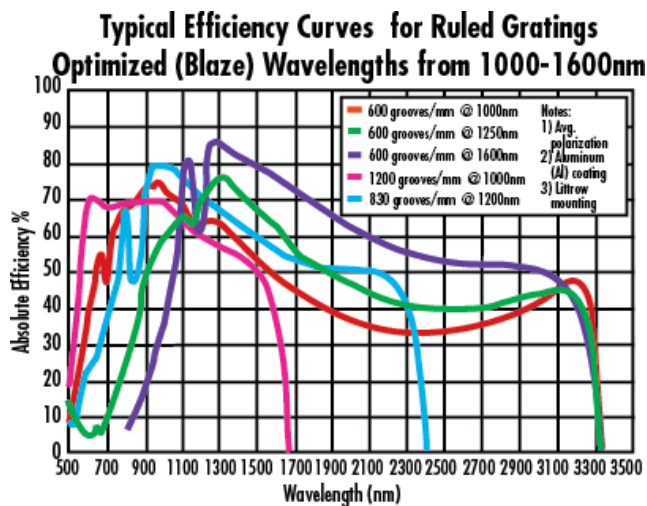

Ruled Grating **Construction:**

Parallel to Short Dimension **Direction of Grooves:**

12.70 **Length (mm):**

6.00 ±0.5 **Thickness (mm):**

12.70 **Width (mm):**

±0.5 **Alignment of Grooves to Edge (°):**

Optical Properties

1200 **Groove Density (grooves/mm):**

700 - 3000 **Wavelength Range (nm):**

1000 **Blaze Wavelength (nm):**

36.87 **Blaze Angle (°):**

Bare Gold **Coating:**

Float Glass **Substrate:** ☐

Regulatory Compliance

Compliant **RoHS 2015:**

View **Certificate of Conformance:**

Compliant **Reach 247:**

Product Details

- Increased Reflection from 700 - 1100nm

Near-IR (NIR) Reflective Gold Gratings are ruled gold-coated versions of our commercial gratings. These gratings provide increased reflection from 700 - 1100nm. This makes them an excellent choice for applications such as fiber optic pulse compression and spectroscopy setups using [silicon detectors](#). Near-IR (NIR) Reflective Gold Gratings feature a float glass substrate and a ruled grating construction. The gratings are available in three sizes, with varying groove densities and blaze wavelengths.

Handling Gratings: Gratings require special handling, making them prone to fingerprints and aerosols. Gratings should only be handled by the edges. Before attempting to clean a grating, please [contact us](#).

Technical Information