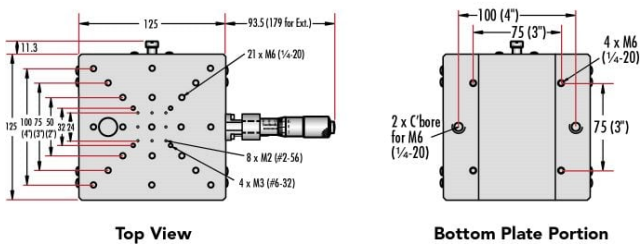

### Physical & Mechanical Properties

Linear (X) **Type of Movement:**

**30mm Standard-Top Stages - Center Drive**

**30mm Standard-Top Stages - Side Drive**

**40mm Standard-Top Stages - Center Drive**

**40mm Standard-Top Stages - Side Drive**

**70mm Standard-Top Stages - Center Drive**

**70mm Standard-Top Stages - Side Drive**

**125mm Standard-Top Stages - Center Drive**

**125mm Standard-Top Stages - Side Drive**