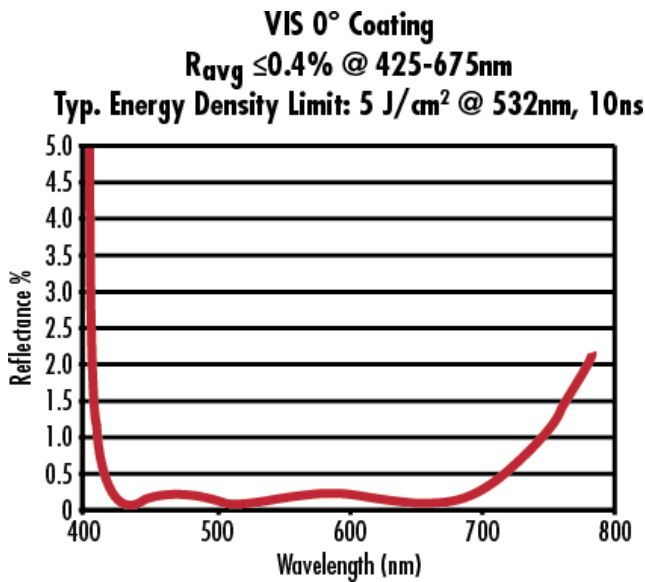

Optical Properties

Coating:	VIS 0° (425-675nm)
Coating Specification:	$R_{avg} \leq 0.4\%$ @ 425 - 675nm
Wavelength Range (nm):	425 - 675

Regulatory Compliance

Certificate of Conformance:	View

Product Details

- Kits Available for 12.5mm and 25mm Diameter Lenses
- MgF₂, VIS 0°, and VIS-NIR Coating Options
- Compatible with [Tube](#) and [Optical Cage System](#) Mechanics
- Note: Potential change of packaging

TECHSPEC® Achromatic Lens Kits contain our highest quality optics with various effective focal lengths to fit our optics mounts. All lenses feature an Anti-Reflection coating. For complete specifications on each lens within each kit, please refer to the table in the Technical Information tab.

Note: Due to supply chain issues, our kits may be delivered with an alternative packaging solution in place of a wooden box. For any questions, please contact kits@edmundoptics.com.

Technical Information

Lens Specifications			Coating Options		
Effective Focal Length EFL	Back Focal Length BFL	f/#	MgF₂ Coating	VIS 0° Coating	VIS-NIR Coating
14mm	9.92mm	1.1	#45-209	#47-660	#49-321
20mm	16.45mm	1.6	#32-309	#47-661	#49-322
25mm	21.47mm	2.0	#32-311	#47-662	#49-323
30mm	26.12mm	2.4	#32-313	#47-663	#49-324
35mm	32.5mm	2.8	#45-210	#47-664	#49-325
40mm	37.54mm	3.2	#32-315	#47-665	#49-326
45mm	42.52mm	3.6	#45-136	#47-666	#49-327
50mm	47.61mm	4.0	#32-317	#47-667	#49-328
60mm	57.59mm	4.8	#45-137	#47-668	#49-329
75mm	72.35mm	6.0	#32-882	#47-669	#49-330
80mm	78.40mm	6.4	#45-409	#47-670	#49-331
90mm	88.47mm	7.2	#45-410	#47-671	#49-332
100mm	97.92mm	8.0	#45-265	#47-672	#49-333

Lens Specifications			Coating Options		
Effective Focal Length EFL	Back Focal length BFL	f/#	MgF₂ Coating	VIS 0° Coating	VIS-NIR Coating
30.0mm	22.23mm	1.2	#45-211	#47-633	#49-352
35.0mm	27.55mm	1.4	#32-319	#47-634	#49-353
40.0mm	33.26mm	1.6	#32-321	#47-635	#49-354
45.0mm	39.28mm	1.8	#45-212	#47-636	#49-355
50.0mm	43.53mm	2	#32-323	#47-637	#49-356