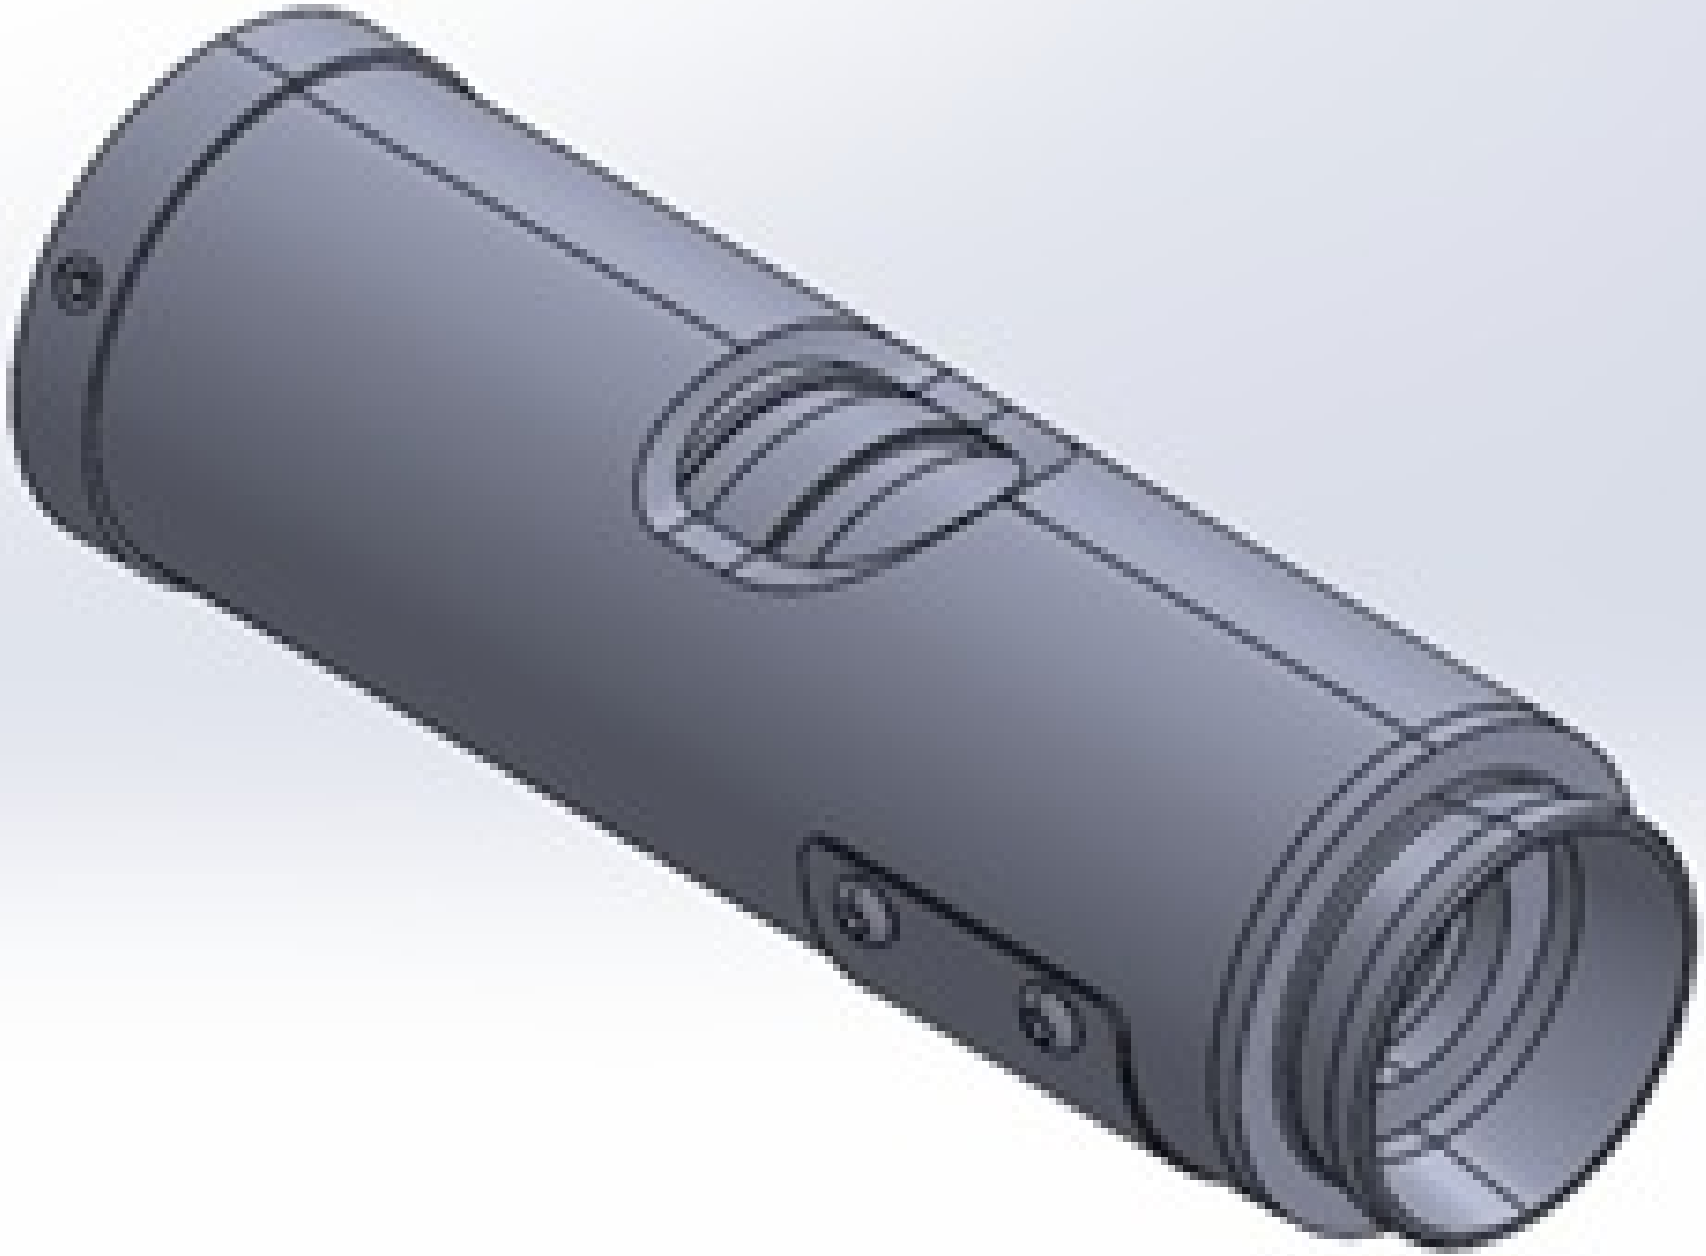

12.5X Zoom Module, Manual

Stock #89-881 [CONTACT US](#)

- 1 + €2.363⁰⁰

ADD TO CART

Volume Pricing

Qty 1+	€2.363,00 each
Need More?	Request Quote

! Prices shown are exclusive of VAT/local taxes

Product Downloads

General

Zoom Module (One Required) **Note:**

Modular High Magnification Zoom Lens **Type:**

12.5X Zoom Module, Manual **Title:**

Optical Properties

12.5X **Magnification:**