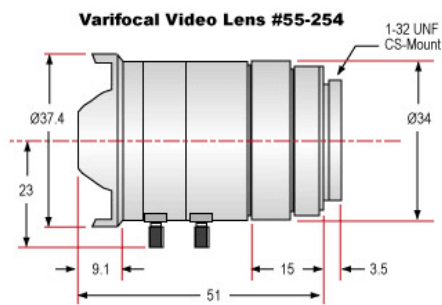

Maximum Rear Protrusion (mm):

0.0

Optical Properties

Field of View @ Min Working Distance (mm):

107 - 35

Focal Length Range (mm):

12-36

Working Distance (mm):

Threading & Mounting

Filter Thread:

M34.5 x 0.50

Mount:

C-Mount

Regulatory Compliance

RoHS 2015:

Exempt

Reach 224:

Contains SVHC(s)

Certificate of Conformance:

[View](#)

Product Details

- Large Field of View
- C and CS-Mount Lenses

Varifocal Imaging Lenses provide a flexible solution to applications that previously would have required multiple fixed focal length lenses. Simply adjust through the indicated focal length range for the desired field of view within the specified working distance range, and then set the focus for the best image. Due to the variable focal length range, varifocal lenses are also known as vari-focal, variable-focus, or multi-focal lenses. Varifocal Imaging Lenses can select the focal length within the specified range, like zoom lenses, but unlike a zoom lens, focus adjustment is needed after setting of the focal length. They have a different, simplified optical and mechanical design that is more cost-efficient to produce than zoom lenses. The focal length adjustment is typically a middle or rear assembly of elements that slide back and forth, whereas the separate focus adjustment is typically a front cell movement.

#57-680 is a high-resolution, low-distortion lens for MegaPixel cameras.

Note: CS-mount lenses are not compatible with C-mount cameras.

Technical Information

Units: mm

Units: mm