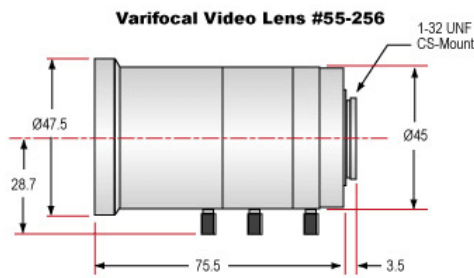

Reach 224:

Contains SVHC(s)

Certificate of Conformance:

[View](#)

Product Details

- Large Field of View
- C and CS-Mount Lenses

Varifocal Imaging Lenses provide a flexible solution to applications that previously would have required multiple fixed focal length lenses. Simply adjust through the indicated focal length range for the desired field of view within the specified working distance range, and then set the focus for the best image. Due to the variable focal length range, varifocal lenses are also known as vari-focal, variable-focus, or multi-focal lenses. Varifocal Imaging Lenses can select the focal length within the specified range, like zoom lenses, but unlike a zoom lens, focus adjustment is needed after setting of the focal length. They have a different, simplified optical and mechanical design that is more cost-efficient to produce than zoom lenses. The focal length adjustment is typically a middle or rear assembly of elements that slide back and forth, whereas the separate focus adjustment is typically a front cell movement.

#57-680 is a high-resolution, low-distortion lens for MegaPixel cameras.

Note: CS-mount lenses are not compatible with C-mount cameras.

Technical Information

Units: mm

Units: mm