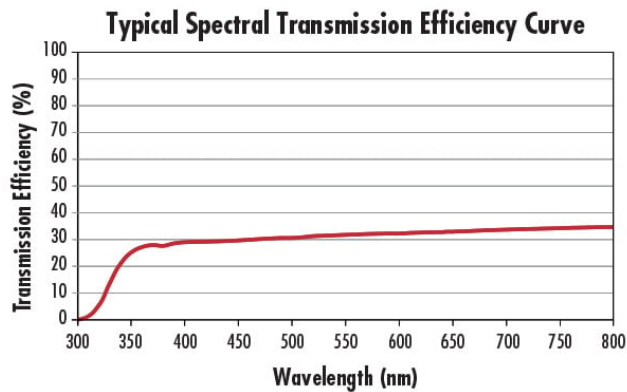

Need different specs or modifications?

Edmund Optics offers comprehensive custom manufacturing services for optical and imaging components tailored to your specific application requirements. Whether in the prototyping phase or preparing for full-scale production, we provide flexible solutions to meet your needs. Our experienced engineers are here to assist—from concept to completion.

Our capabilities include:

- Custom dimensions, materials, coatings, and more
- High-precision surface quality and flatness
- Tight tolerances and complex geometries
- Scalable production—from prototype to volume

Learn more about our [custom manufacturing capabilities](#) or submit an inquiry [here](#).

Product Details

- Semi-Opaque White Glass
- Highly Diffusive to Create Even Illumination
- Diffusive on Both Surfaces

White Diffusing Glass is a semi-opaque diffuser designed to create even illumination profiles. Unlike alternative materials, which create their diffusive properties through a coating or lamination process, the White Diffusing Glass is a solid diffuse material, allowing it to be used in any orientation. Because the surfaces are polished, the reflected light will be somewhat specular, while the transmitted light will be near-Lambertian. White Diffusing Glass is ideal for creating even illumination as an attenuator or as a viewing screen.

Technical Information

Compatible Mounts