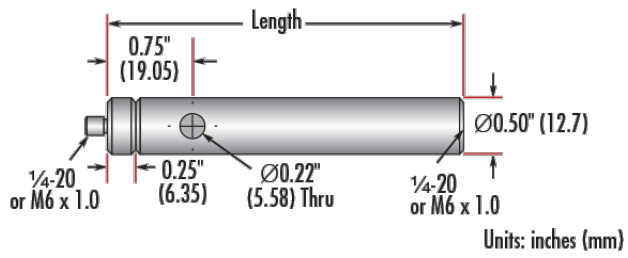

Diameter (inches):

0.5

Threading & Mounting

Male Thread:

1/4-20

Regulatory Compliance

RoHS 2015:

Compliant

Certificate of Conformance:

[View](#)

REACH 241:

Compliant

Product Details

Adapter #58-983 is included. Additional [thread adapters](#) available separately.

- Male 8-32 or 1/4-20 Stud, Female 1/4-20 Base
- Posts Include Interchangeable Male Stud and Removable Base S.H.S.S.
- Available in Variety of Lengths
- [Metric Versions Also Available](#)

TECHSPEC® English Stainless Steel Mounting Posts include a 1/4" long male thread stud adapter that is easily interchangeable with other adapters to ensure compatibility between these posts and any optical mount. Removing the included adapter reveals female 8-32 threads on the post. Each optical post also has a thru-hole to allow an Allen wrench or other tool to rotate the post easily. Thread values are laser engraved on each post for quick identification and integration. TECHSPEC English Stainless Steel Mounting Posts are offered in a variety of lengths. [Metric Versions are also available for purchase.](#)

Technical Information

#68-230		
Stock No.	Description	Qty
#59-751	Steel Post, 1" Length	1
#59-752	Steel Post, 1.5" Length	1
#58-999	Steel Post, 2" Length	2
#59-754	Steel Post, 3" Length	2
#59-000	Steel Post, 4" Length	2
#59-008	Steel Post, 6" Length	1
#59-009	Steel Post, 8" Length	1

#68-229		
Stock No.	Description	Qty
#58-960	Steel Post, 1" Length	1
#58-961	Steel Post, 1.5" Length	1
#58-962	Steel Post, 2" Length	2
#58-964	Steel Post, 3" Length	2
#58-965	Steel Post, 4" Length	2
#58-966	Steel Post, 6" Length	1
#58-967	Steel Post, 8" Length	1