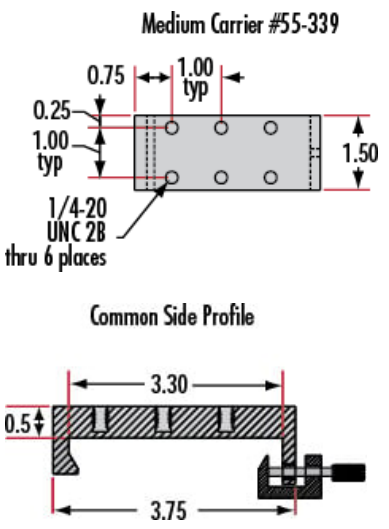

Dovetail	Guide System:
1.5	Length (inches):
38.10	Length (mm):
Black Anodized Aluminum	Construction:

Hardware & Interface Connectivity

Manual	Type of Drive:

Threading & Mounting

(6) 1/4-20 on 1"	Mounting Threads:

Regulatory Compliance

Compliant	RoHS 2015:
View	Certificate of Conformance:
Compliant	REACH 241:

Product Details

- Wide Range of Carrier Length and Mounting Hole Options Available
- Low Profile Design with Smooth Movement
- Increased Stability and <1mrad Straight Line Accuracy

Dovetail Optical Rail Systems are designed for easy and stable installation and positioning of various optical components along the same axis. The rails feature slotted holes that allow them to be fixed to standard 1/4-20 TPI and M6 breadboards or optical tables. Carriers are available with different lengths and hole patterns to meet various mounting needs including options that are directly compatible with our [TECHSPEC® Manual Stages](#) for precision alignment. Carriers utilize a unique two-piece design to prevent the locking screws from contacting the rail and to allow easy attachment and removal. All Dovetail Optical Rail System parts are constructed of black anodized aluminum to minimize stray reflections or glare.

Note: Rails and carriers are sold separately.

Technical Information