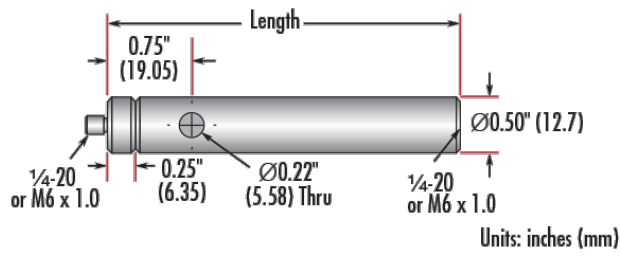

Diameter (inches):

0.5

Threading & Mounting

Male Thread:

8-32

Regulatory Compliance

RoHS 2015:

Compliant

Certificate of Conformance:

[View](#)

REACH 241:

Compliant

Product Details

Adapter #58-982 is included. Additional [thread adapters](#) available separately.

- Male 8-32 or 1/4-20 Stud, Female 1/4-20 Base
- Posts Include Interchangeable Male Stud and Removable Base S.H.S.S.
- Available in Variety of Lengths
- [Metric Versions Also Available](#)

TECHSPEC® English Stainless Steel Mounting Posts include a 1/4" long male thread stud adapter that is easily interchangeable with other adapters to ensure compatibility between these posts and any optical mount. Removing the included adapter reveals female 8-32 threads on the post. Each optical post also has a thru-hole to allow an Allen wrench or other tool to rotate the post easily. Thread values are laser engraved on each post for quick identification and integration. TECHSPEC English Stainless Steel Mounting Posts are offered in a variety of lengths. [Metric Versions are also available for purchase.](#)

Technical Information

#68-230		
Stock No.	Description	Qty
#59-751	Steel Post, 1" Length	1
#59-752	Steel Post, 1.5" Length	1
#58-999	Steel Post, 2" Length	2
#59-754	Steel Post, 3" Length	2
#59-000	Steel Post, 4" Length	2
#59-008	Steel Post, 6" Length	1
#59-009	Steel Post, 8" Length	1

#68-229		
Stock No.	Description	Qty
#58-960	Steel Post, 1" Length	1
#58-961	Steel Post, 1.5" Length	1
#58-962	Steel Post, 2" Length	2
#58-964	Steel Post, 3" Length	2
#58-965	Steel Post, 4" Length	2
#58-966	Steel Post, 6" Length	1
#58-967	Steel Post, 8" Length	1