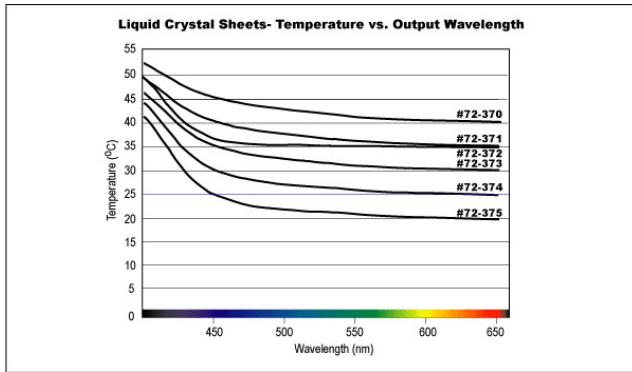

## Technical Information

Specifications for Sheets Included with #61-161					
Sheet Label	Red Start °C	Green Start (°C)	Blue Start (°C)	Clearing Point, Blue to Black (°C)	Bandwidth (Blue Start minus Red Start) (°C)
R20C5W	20	21	25	41	5
R25C5W	25	26	30	44	5
R30C5W	30	31	35	46	5
R35C1W	35	35.2	36	49	1
R35C5W	35	36	40	49	5
R40C5W	40	41	45	52	5