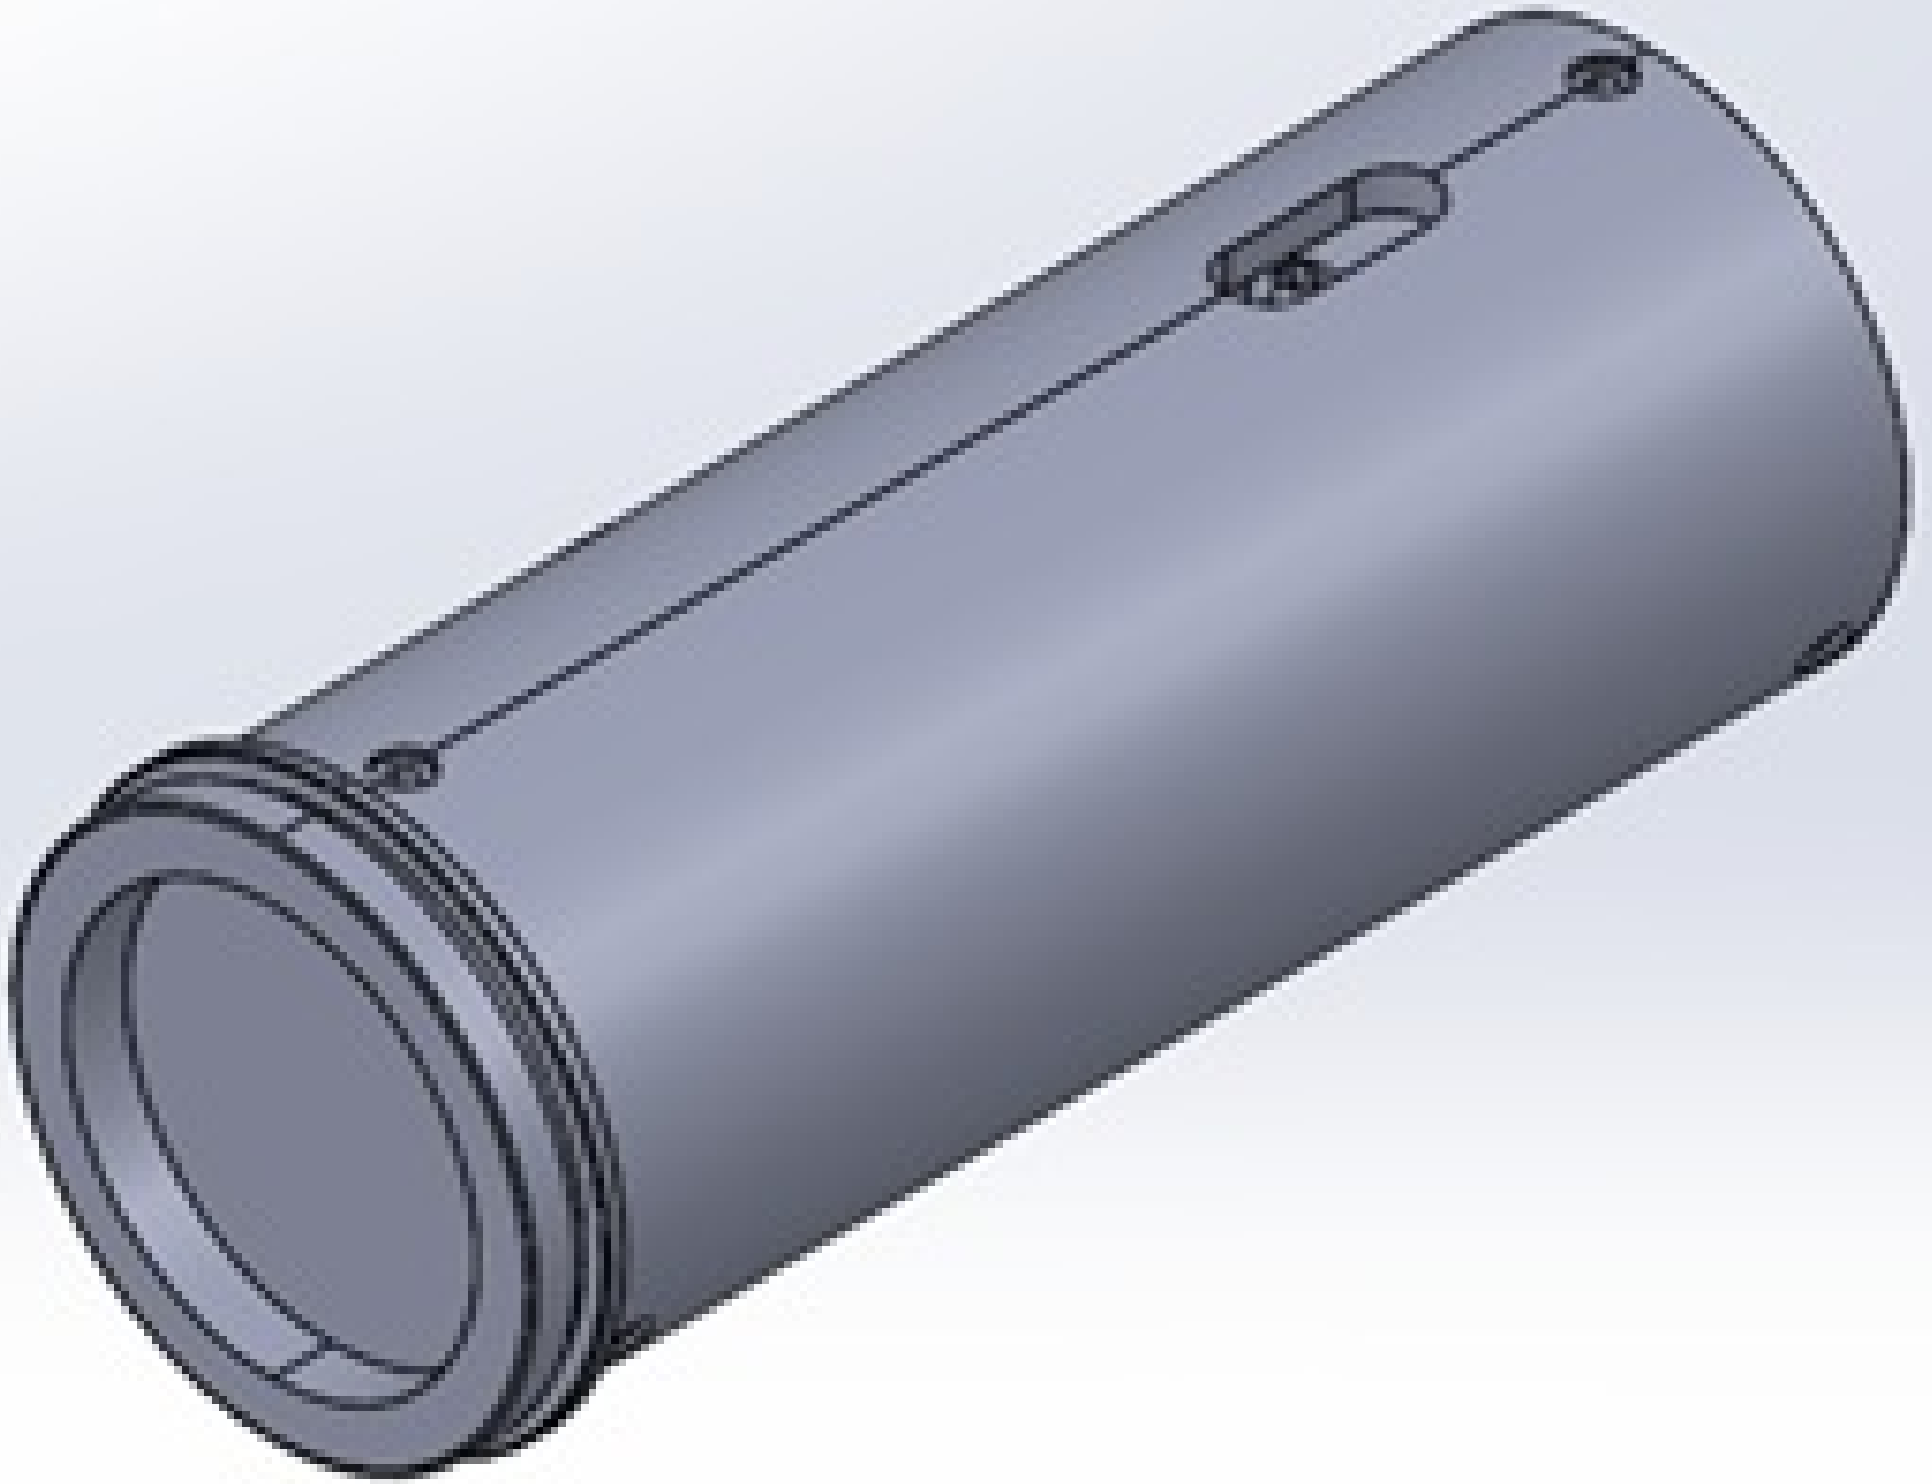

2.0X Mini-Camera Tube

Stock **#89-875** [CONTACT US](#)

- 1 + €909⁰⁰

ADD TO CART

Volume Pricing

Qty 1+	€909,00 each
Need More?	Request Quote

Prices shown are exclusive of VAT/local taxes

Product Downloads

General

Camera Tube (One Required) **Note:**

Modular High Magnification Zoom Lens **Type:**

2.0X Mini-Camera Tube **Title:**

Optical Properties

2.0X **Magnification:**