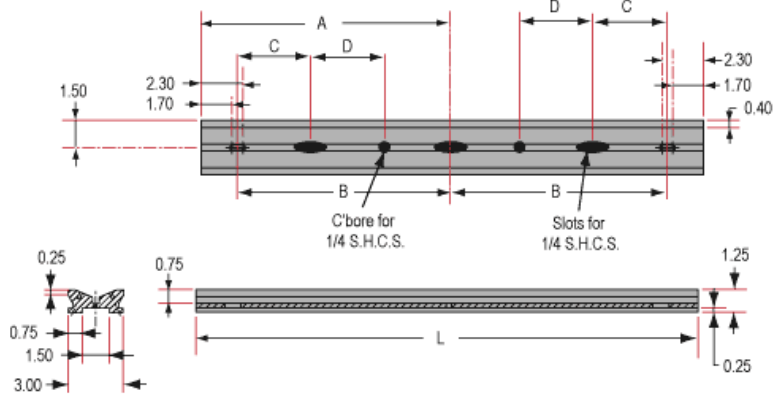

Hardware & Interface Connectivity

	Type of Drive:
Manual	

Threading & Mounting

	Mounting Threads:
(9) M6 x 1.0 on 25mm	

Regulatory Compliance

	RoHS 2015:
Compliant	
	Certificate of Conformance:
View	
	REACH 241:
Compliant	

Product Details

- Wide Range of Carrier Length and Mounting Hole Options Available
- Low Profile Design with Smooth Movement
- Increased Stability and <1mrad Straight Line Accuracy

Dovetail Optical Rail Systems are designed for easy and stable installation and positioning of various optical components along the same axis. The rails feature slotted holes that allow them to be fixed to standard 1/4-20 TPI and M6 breadboards or optical tables. Carriers are available with different lengths and hole patterns to meet various mounting needs including options that are directly compatible with our [TECHSPEC® Manual Stages](#) for precision alignment. Carriers utilize a unique two-piece design to prevent the locking screws from contacting the rail and to allow easy attachment and removal. All Dovetail Optical Rail System parts are constructed of black anodized aluminum to minimize stray reflections or glare.

Note: Rails and carriers are sold separately.

Technical Information

Side Profile of Rail System

Large Carrier #55-340

Small Carrier #54-403

Medium Carrier #55-339

Large Carrier #55-404

Medium Carrier #55-341

Common Side Profile

Stock No.	L	A	B	C	D	# Slots	# Cbores
#54-401	12	6	4	—	—	3	—
#54-402	36	18	16	4	6	5	2

Dovetail Optical Rail

Units: inches