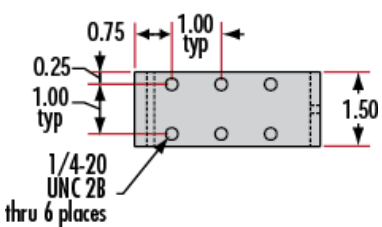

Product Details

- Wide Range of Carrier Length and Mounting Hole Options Available
- Low Profile Design with Smooth Movement
- Increased Stability and <1mrad Straight Line Accuracy

Dovetail Optical Rail Systems are designed for easy and stable installation and positioning of various optical components along the same axis. The rails feature slotted holes that allow them to be fixed to standard 1/4-20 TPI and M6 breadboards or optical tables. Carriers are available with different lengths and hole patterns to meet various mounting needs including options that are directly compatible with our [TECHSPEC® Manual Stages](#) for precision alignment. Carriers utilize a unique two-piece design to prevent the locking screws from contacting the rail and to allow easy attachment and removal. All Dovetail Optical Rail System parts are constructed of black anodized aluminum to minimize stray reflections or glare.

Note: Rails and carriers are sold separately.

Technical Information

Side Profile of Rail System

Large Carrier #55-340

Small Carrier #54-403

Medium Carrier #55-339

Large Carrier #55-404

Medium Carrier #55-341

Common Side Profile

Stock No.	L	A	B	C	D	# Slots	# Cbores
#54-401	12	6	4	—	—	3	—
#54-402	36	18	16	4	6	5	2

Dovetail Optical Rail

Units: inches