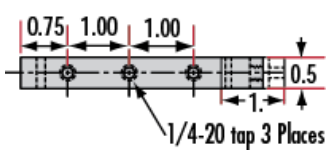

ⓘ Prices shown are exclusive of VAT/local taxes

Product Downloads

General

Metric **Type:**
Carrier **Note:**

Physical & Mechanical Properties

Linear (X) **Type of Movement:**

	Guide System:
Dovetail	
	Length (inches):
2.5	
	Length (mm):
63.50	
	Construction:
Black Anodized Aluminum	

Product Details

- Wide Range of Carrier Length and Mounting Hole Options Available
- Low Profile Design with Smooth Movement
- Increased Stability and <1mrad Straight Line Accuracy

Dovetail Optical Rail Systems are designed for easy and stable installation and positioning of various optical components along the same axis. The rails feature slotted holes that allow them to be fixed to standard 1/4-20 TPI and M6 breadboards or optical tables. Carriers are available with different lengths and hole patterns to meet various mounting needs including options that are directly compatible with our [TECHSPEC® Manual Stages](#) for precision alignment. Carriers utilize a unique two-piece design to prevent the locking screws from contacting the rail and to allow easy attachment and removal. All Dovetail Optical Rail System parts are constructed of black anodized aluminum to minimize stray reflections or glare.

Note: Rails and carriers are sold separately.

Technical Information

Side Profile of Rail System

Large Carrier #55-340

Small Carrier #54-403

Medium Carrier #55-339

Large Carrier #55-404

Medium Carrier #55-341

Common Side Profile

Stock No.	L	A	B	C	D	# Slots	# Cbores
#54-401	12	6	4	—	—	3	—
#54-402	36	18	16	4	6	5	2

Dovetail Optical Rail

Units: inches