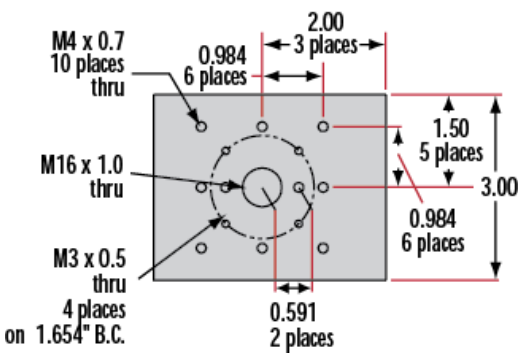

ⓘ Prices shown are exclusive of VAT/local taxes

Product Downloads

General

Metric **Type:**
Carrier **Note:**

Physical & Mechanical Properties

Linear (X) **Type of Movement:**

	Guide System:
Dovetail	
	Length (inches):
2.5	
	Length (mm):
63.50	
	Construction:
Black Anodized Aluminum	

Hardware & Interface Connectivity

	Type of Drive:
Manual	

Threading & Mounting

	Mounting Threads:
(9) M6 x 1.0 on 25mm	

Regulatory Compliance

	RoHS 2015:
Compliant	
	Certificate of Conformance:
View	
	REACH 241:
Compliant	

Product Details

- Wide Range of Carrier Length and Mounting Hole Options Available
- Low Profile Design with Smooth Movement
- Increased Stability and <1mrad Straight Line Accuracy

Dovetail Optical Rail Systems are designed for easy and stable installation and positioning of various optical components along the same axis. The rails feature slotted holes that allow them to be fixed to standard 1/4-20 TPI and M6 breadboards or optical tables. Carriers are available with different lengths and hole patterns to meet various mounting needs including options that are directly compatible with our [TECHSPEC® Manual Stages](#) for precision alignment. Carriers utilize a unique two-piece design to prevent the locking screws from contacting the rail and to allow easy attachment and removal. All Dovetail Optical Rail System parts are constructed of black anodized aluminum to minimize stray reflections or glare.

Note: Rails and carriers are sold separately.

Technical Information

Side Profile of Rail System

Large Carrier #55-340

Small Carrier #54-403

Medium Carrier #55-339

Large Carrier #55-404

Medium Carrier #55-341