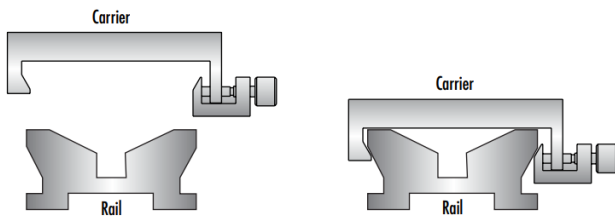

Hardware & Interface Connectivity

	Type of Drive:
Manual	

Threading & Mounting

	Mounting Threads:
(9) M6 x 1.0 on 25mm	

Regulatory Compliance

	RoHS 2015:
Compliant	
	Certificate of Conformance:
View	
	REACH 241:
Compliant	

Product Details

- Wide Range of Carrier Length and Mounting Hole Options Available
- Low Profile Design with Smooth Movement
- Increased Stability and <1mrad Straight Line Accuracy

Dovetail Optical Rail Systems are designed for easy and stable installation and positioning of various optical components along the same axis. The rails feature slotted holes that allow them to be fixed to standard 1/4-20 TPI and M6 breadboards or optical tables. Carriers are available with different lengths and hole patterns to meet various mounting needs including options that are directly compatible with our [TECHSPEC® Manual Stages](#) for precision alignment. Carriers utilize a unique two-piece design to prevent the locking screws from contacting the rail and to allow easy attachment and removal. All Dovetail Optical Rail System parts are constructed of black anodized aluminum to minimize stray reflections or glare.

Note: Rails and carriers are sold separately.

Technical Information

Side Profile of Rail System

Large Carrier #55-340

Small Carrier #54-403

Medium Carrier #55-339

Large Carrier #55-404

Medium Carrier #55-341