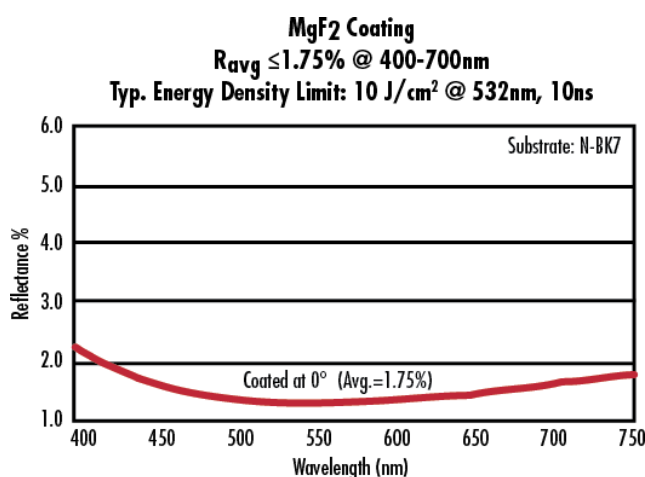

25.00 Diameter (mm):

Optical Properties

MgF₂ (400-700nm) Coating:
R_{avg} ≤ 1.75% @ 400 - 700nm Coating Specification:

400 - 700 Wavelength Range (nm):

Regulatory Compliance

Compliant Reach 174:
View Certificate of Conformance:

Product Details

- Kits Available for 12.5mm and 25mm Diameter Lenses
- MgF₂, VIS 0°, and VIS-NIR Coating Options
- Compatible with [Tube](#) and [Optical Cage System](#) Mechanics
- Note: Potential change of packaging

TECHSPEC® Achromatic Lens Kits contain our highest quality optics with various effective focal lengths to fit our optics mounts. All lenses feature an Anti-Reflection coating. For complete specifications on each lens within each kit, please refer to the table in the Technical Information tab.

Note: Due to supply chain issues, our kits may be delivered with an alternative packaging solution in place of a wooden box. For any questions, please contact kits@edmundoptics.com.

Technical Information

Lens Specifications			Coating Options		
Effective Focal Length EFL	Back Focal Length BFL	f/#	MgF₂ Coating	VIS 0° Coating	VIS-NIR Coating
14mm	9.92mm	1.1	#45-209	#47-660	#49-321
20mm	16.45mm	1.6	#32-309	#47-661	#49-322
25mm	21.47mm	2.0	#32-311	#47-662	#49-323
30mm	26.12mm	2.4	#32-313	#47-663	#49-324
35mm	32.5mm	2.8	#45-210	#47-664	#49-325
40mm	37.54mm	3.2	#32-315	#47-665	#49-326
45mm	42.52mm	3.6	#45-136	#47-666	#49-327
50mm	47.61mm	4.0	#32-317	#47-667	#49-328
60mm	57.59mm	4.8	#45-137	#47-668	#49-329
75mm	72.35mm	6.0	#32-882	#47-669	#49-330
80mm	78.40mm	6.4	#45-409	#47-670	#49-331
90mm	88.47mm	7.2	#45-410	#47-671	#49-332
100mm	97.92mm	8.0	#45-265	#47-672	#49-333

Lens Specifications			Coating Options		
Effective Focal Length EFL	Back Focal length BFL	f/#	MgF₂ Coating	VIS 0° Coating	VIS-NIR Coating
30.0mm	22.23mm	1.2	#45-211	#47-633	#49-352
35.0mm	27.55mm	1.4	#32-319	#47-634	#49-353
40.0mm	33.26mm	1.6	#32-321	#47-635	#49-354
45.0mm	39.28mm	1.8	#45-212	#47-636	#49-355
50.0mm	43.53mm	2	#32-323	#47-637	#49-356