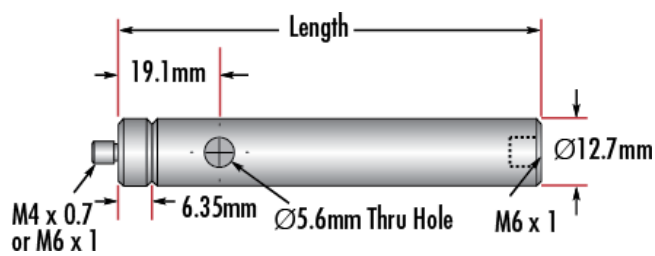

Product Downloads

General

Metric **Type:**

Note:
Adapter **#58-984** is included. Additional **thread adapters** available separately.

Physical & Mechanical Properties

254.00 **Length (mm):**

Length (inches):

10.0

12.70

0.5

Diameter (mm):

Diameter (inches):

Threading & Mounting

Male Thread:

M4 x0.7

- Male M4 x 0.7 or M6 x 1.0 Stud, Female M6 x 1.0 Base
- Posts Include Interchangeable Male Stud and Removable Base S.H.S.S.
- Available in Variety of Lengths
- [English Versions Also Available](#)

TECHSPEC® Metric Stainless Steel Mounting Posts include a 6.35mm long male thread stud adapter that is easily interchangeable with other adapters to ensure compatibility between these posts and any optical mount. Removing the included adapter reveals female M4 threads on the post. Each optical post also has a thru-hole to allow an Allen wrench or other tool to rotate the post easily. Thread values are laser engraved on each post for quick identification and integration. TECHSPEC Metric Stainless Steel Mounting Posts are offered in a variety of lengths. [English versions are also available for purchase.](#)

Technical Information

#68-231		
Stock No.	Description	Qty
#58-950	Steel Post, 25.4mm Length	1
#58-951	Steel Post, 38.1mm Length	1
#58-952	Steel Post, 50.8mm Length	2
#58-954	Steel Post, 76.2mm Length	2
#58-955	Steel Post, 101.6mm Length	2
#58-956	Steel Post, 152.4mm Length	1
#58-957	Steel Post, 203.2mm Length	1