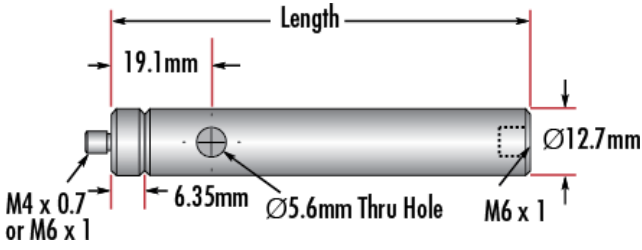

Product Downloads

General

Metric **Type:**

Note:
Adapter #58-984 is included. Additional [thread adapters](#) available separately.

Physical & Mechanical Properties

Length (inches):
10.0

254.00	Length (mm):
0.5	Diameter (inches):
12.70	Diameter (mm):

Threading & Mounting

M4 x0.7	Male Thread:
---------	---------------------

Regulatory Compliance

Compliant	RoHS 2015:
View	Certificate of Conformance:
Compliant	REACH 241:

Product Details

- Male M4 x0.7 or M6 x 1.0 Stud, Female M6 x1.0 Base
- Posts Include Interchangeable Male Stud and Removable Base S.H.S.S.
- Available in Variety of Lengths
- [English Versions Also Available](#)

TECHSPEC® Metric Stainless Steel Mounting Posts include a 6.35mm long male thread stud adapter that is easily interchangeable with other adapters to ensure compatibility between these posts and any optical mount. Removing the included adapter reveals female M4 threads on the post. Each optical post also has a thru-hole to allow an Allen wrench or other tool to rotate the post easily. Thread values are laser engraved on each post for quick identification and integration. TECHSPEC Metric Stainless Steel Mounting Posts are offered in a variety of lengths. [English versions are also available for purchase.](#)

Technical Information

#68-231		
Stock No.	Description	Qty
#58-950	Steel Post, 25.4mm Length	1
#58-951	Steel Post, 38.1mm Length	1
#58-952	Steel Post, 50.8mm Length	2
#58-954	Steel Post, 76.2mm Length	2
#58-955	Steel Post, 101.6mm Length	2
#58-956	Steel Post, 152.4mm Length	1
#58-957	Steel Post, 203.2mm Length	1