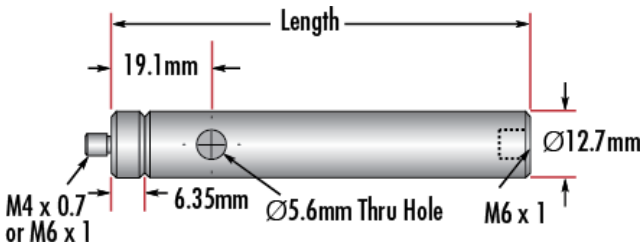

25.40

0.5 Diameter (inches):

12.70 Diameter (mm):

Threading & Mounting

Male Thread:

M6 x 1.0

Regulatory Compliance

RoHS 2015:

Compliant

Certificate of Conformance:

[View](#)

REACH 241:

Compliant

Product Details

- Male M4 x 0.7 or M6 x 1.0 Stud, Female M6 x 1.0 Base
- Posts Include Interchangeable Male Stud and Removable Base S.H.S.S.
- Available in Variety of Lengths
- [English Versions Also Available](#)

TECHSPEC® Metric Stainless Steel Mounting Posts include a 6.35mm long male thread stud adapter that is easily interchangeable with other adapters to ensure compatibility between these posts and any optical mount. Removing the included adapter reveals female M4 threads on the post. Each optical post also has a thru-hole to allow an Allen wrench or other tool to rotate the post easily. Thread values are laser engraved on each post for quick identification and integration. TECHSPEC Metric Stainless Steel Mounting Posts are offered in a variety of lengths. [English versions are also available for purchase.](#)

Technical Information

#68-231		
Stock No.	Description	Qty
#58-950	Steel Post, 25.4mm Length	1
#58-951	Steel Post, 38.1mm Length	1
#58-952	Steel Post, 50.8mm Length	2
#58-954	Steel Post, 76.2mm Length	2
#58-955	Steel Post, 101.6mm Length	2
#58-956	Steel Post, 152.4mm Length	1
#58-957	Steel Post, 203.2mm Length	1

#68-232		
Stock No.	Description	Qty
#59-757	Steel Post, 25.4mm Length	1
#59-758	Steel Post, 38.1mm Length	1
#59-759	Steel Post, 50.8mm Length	2
#59-761	Steel Post, 76.2mm Length	2
#59-762	Steel Post, 101.6mm Length	2
#59-763	Steel Post, 152.4mm Length	1
#59-764	Steel Post, 203.2mm Length	1