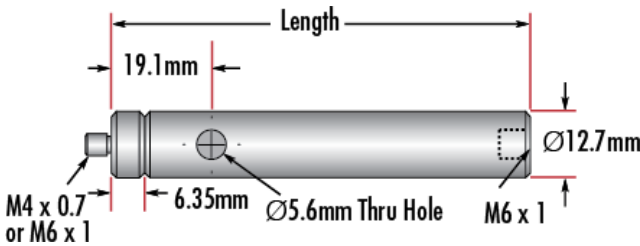

254.00

0.5 Diameter (inches):

12.70 Diameter (mm):

Threading & Mounting

Male Thread:

M6 x 1.0

Regulatory Compliance

RoHS 2015:

Compliant

Certificate of Conformance:

[View](#)

REACH 241:

Compliant

Product Details

- Male M4 x 0.7 or M6 x 1.0 Stud, Female M6 x 1.0 Base
- Posts Include Interchangeable Male Stud and Removable Base S.H.S.S.
- Available in Variety of Lengths
- [English Versions Also Available](#)

TECHSPEC® Metric Stainless Steel Mounting Posts include a 6.35mm long male thread stud adapter that is easily interchangeable with other adapters to ensure compatibility between these posts and any optical mount. Removing the included adapter reveals female M4 threads on the post. Each optical post also has a thru-hole to allow an Allen wrench or other tool to rotate the post easily. Thread values are laser engraved on each post for quick identification and integration. TECHSPEC Metric Stainless Steel Mounting Posts are offered in a variety of lengths. [English versions are also available for purchase.](#)

Technical Information

#68-231		
Stock No.	Description	Qty
#58-950	Steel Post, 25.4mm Length	1
#58-951	Steel Post, 38.1mm Length	1
#58-952	Steel Post, 50.8mm Length	2
#58-954	Steel Post, 76.2mm Length	2
#58-955	Steel Post, 101.6mm Length	2
#58-956	Steel Post, 152.4mm Length	1
#58-957	Steel Post, 203.2mm Length	1

#68-232		
Stock No.	Description	Qty
#59-757	Steel Post, 25.4mm Length	1
#59-758	Steel Post, 38.1mm Length	1
#59-759	Steel Post, 50.8mm Length	2
#59-761	Steel Post, 76.2mm Length	2
#59-762	Steel Post, 101.6mm Length	2
#59-763	Steel Post, 152.4mm Length	1
#59-764	Steel Post, 203.2mm Length	1