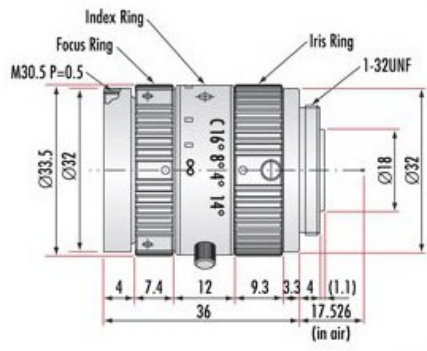

36.00	Length (mm):
33.50	Maximum Diameter (mm):
33.5	Outer Diameter (mm):
71.00	Weight (g):
1.10	Maximum Rear Protrusion (mm):

Optical Properties

77.00	Field of View @ Min Working Distance (mm):
14.60°	Horizontal Field of View, 1/2" Sensor:
11.00	Maximum Image Circle (mm):
25.00	Focal Length FL (mm):
300 - ∞	Working Distance (mm):
f/1.4 - f/16	Aperture (f/#):
-0.3	Maximum Distortion (%):
VS	Lens Wavelength Range:

Sensor

2/3"	Maximum Sensor Format:
6.20	Pixel Size (µm):

Threading & Mounting

M30.5 x 0.50	Filter Thread:
C-Mount	Mount:

Regulatory Compliance

Exempt	RoHS 2015:
Contains SVHC(s)	Reach 224:
View	Certificate of Conformance:

Product Details

- Up to 2/3", C-Mount Lens
- Ideal for Machine Vision at an Economical Price
- 5mm to 75mm Focal Length

MegaPixel Fixed Focal Length Lenses are designed for high-resolution imaging. The lenses are ideal for machine vision applications with demanding space constraints. These lenses complement the resolution of many MegaPixel cameras with 1/2" or 2/3" formats. Low distortion and high resolution enable these economically priced lenses to produce sharp, high-contrast images compared to standard CCTV and compact lenses. MegaPixel Fixed Focal Length Lenses are available in focal lengths ranging from 5 to 75mm. Locking screws for the manual iris and focus allow these lenses to be used in high-vibration environments. Typical applications include [factory automation](#), inspection, and macro work.

Note: For [#64-869](#) 75mm FL Lens, remove focus limit screw to focus past 1.2m.

Technical Information

#56-789 25mm Megapixel Fixed Focal Length Lens

(Units in mm)