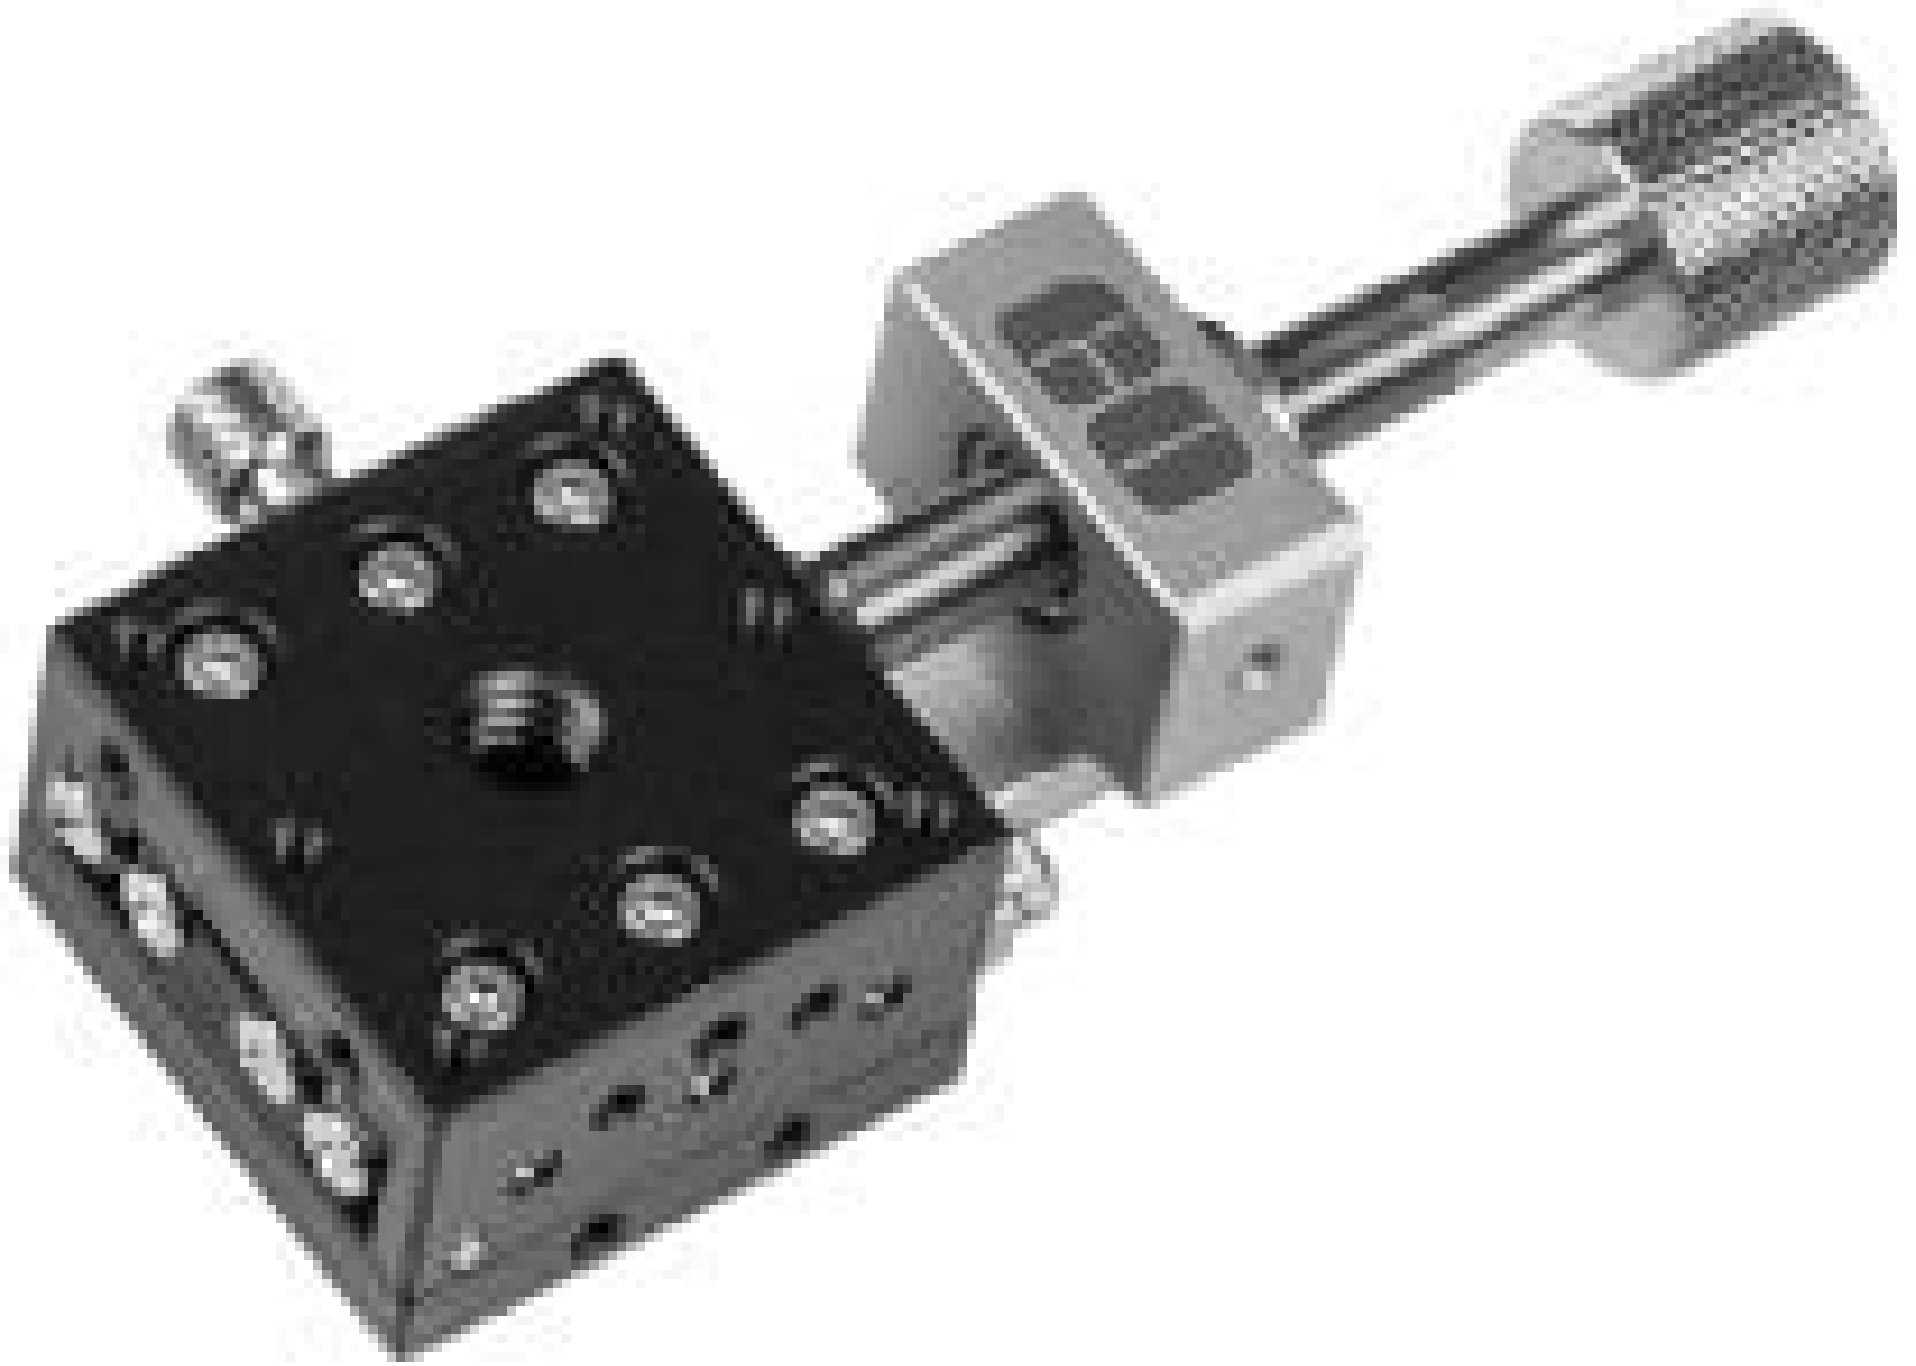

TECHSPEC® 30mm, Center Drive, Standard Top, 0.5" Travel, English Stage

30mm, Center Drive, Solid Top, 0.5" Travel Stage

Stock #66-386 **5 In Stock**

- 1 + €359⁰⁰

ADD TO CART

Volume Pricing

Qty 1-2	€359,00 each
Qty 3+	€314,00 each
Need More?	Request Quote

ⓘ Prices shown are exclusive of VAT/local taxes

Product Downloads

General

English **Type:**

Physical & Mechanical Properties

Linear (X) **Type of Movement:**

Crossed Roller Bearing **Guide System:**

30mm Standard-Top Stages - Center Drive

30mm Standard-Top Stages - Side Drive

40mm Standard-Top Stages - Center Drive

40mm Standard-Top Stages - Side Drive

70mm Standard-Top Stages - Center Drive

70mm Standard-Top Stages - Side Drive

125mm Standard-Top Stages - Center Drive

125mm Standard-Top Stages - Side Drive