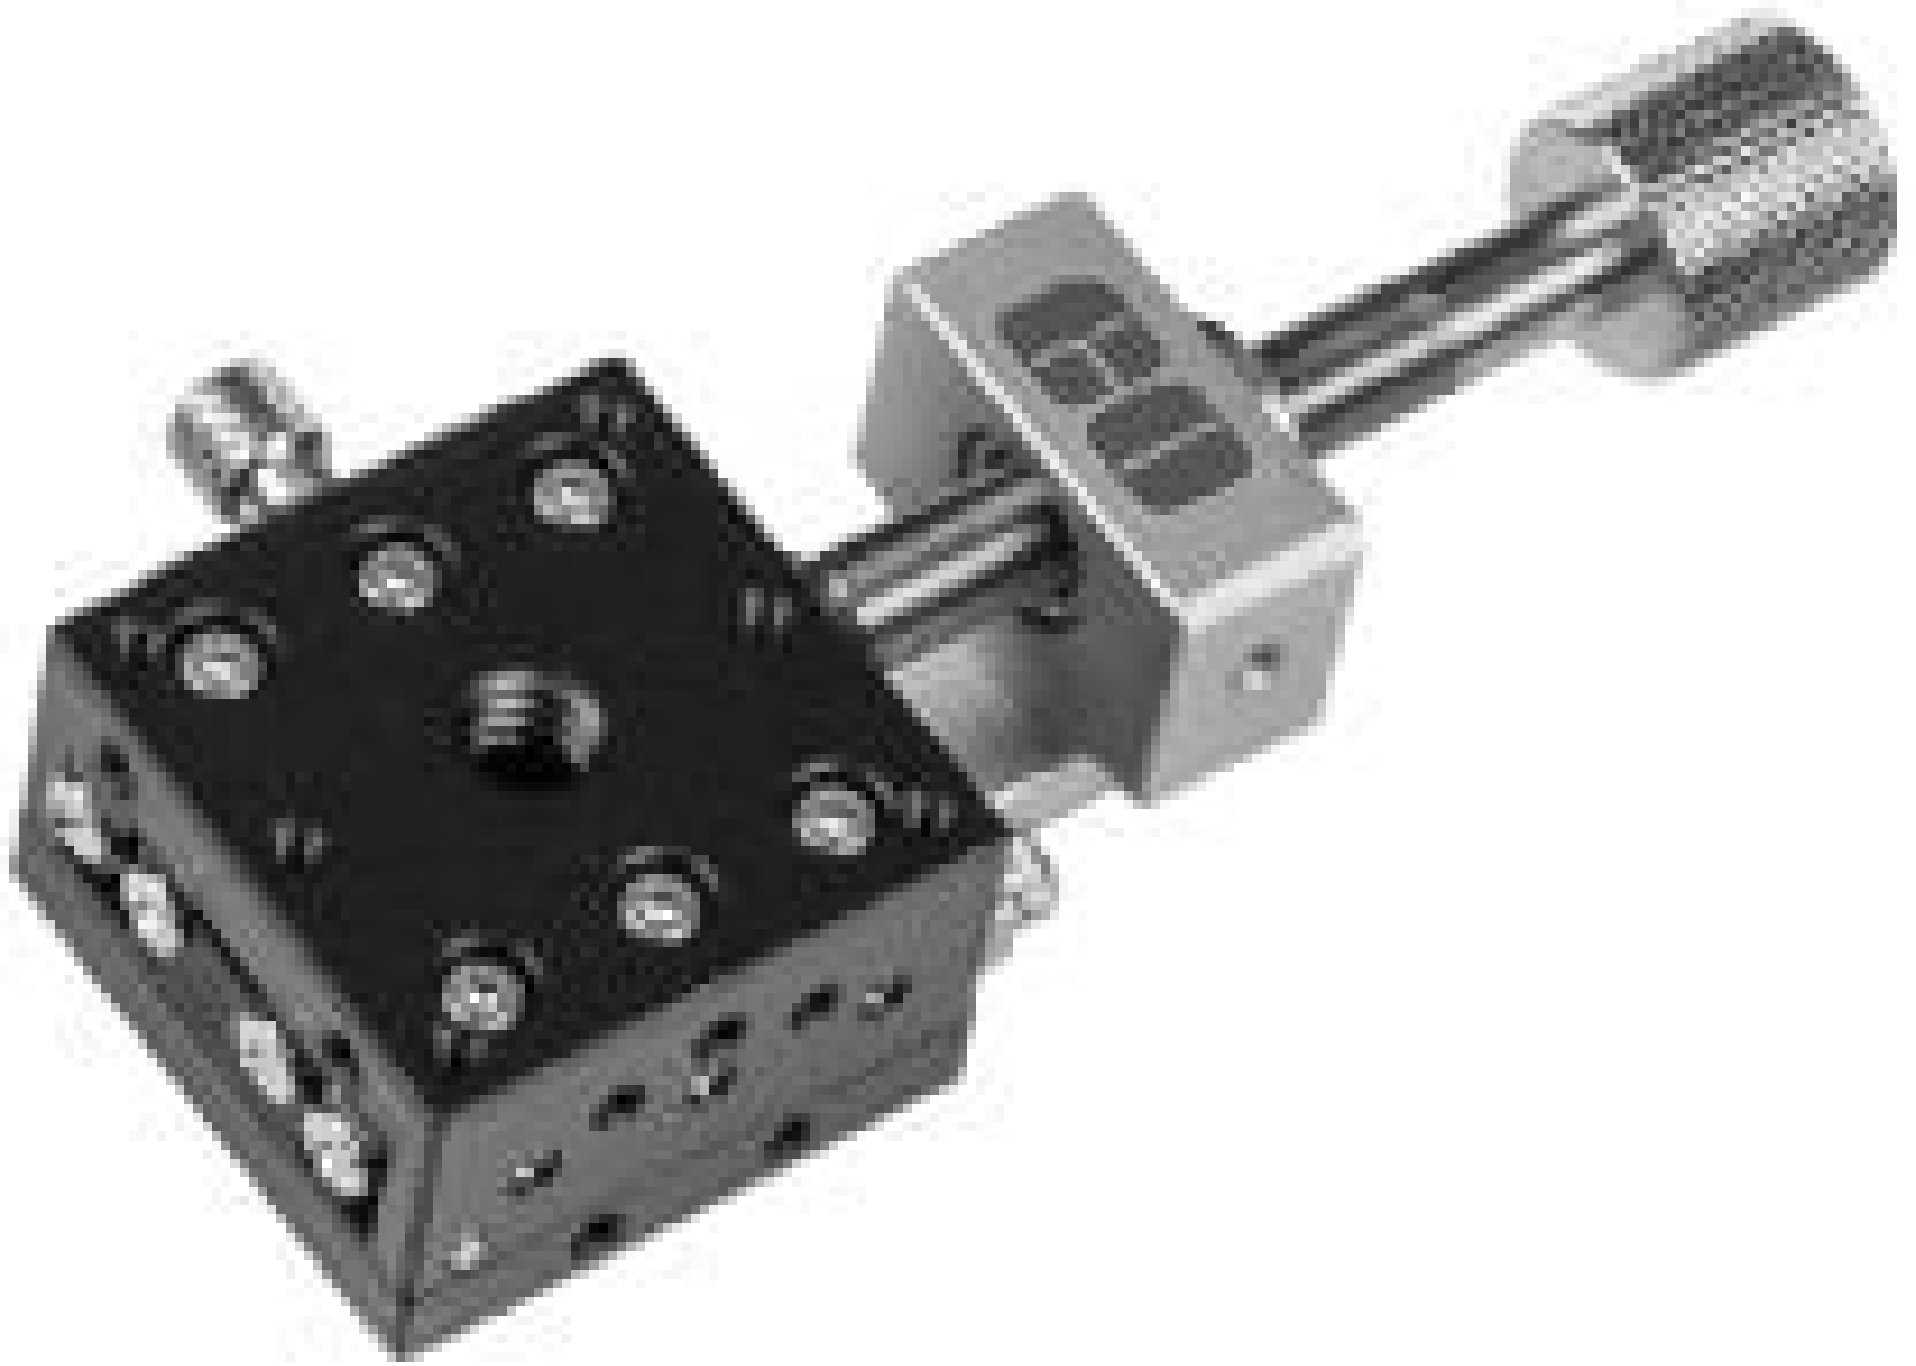

TECHSPEC® 30mm, Center Drive, Standard Top, 0.5" Travel, Metric Stage

30mm, Center Drive, Solid Top, 0.5" Travel Stage

Stock #66-390 **6 In Stock**

- 1 + €359⁰⁰

ADD TO CART

Volume Pricing

Qty 1-2	€359,00 each
Qty 3+	€314,00 each
Need More?	Request Quote

ⓘ Prices shown are exclusive of VAT/local taxes

Product Downloads

General

Metric **Type:**

Physical & Mechanical Properties

Linear (X) **Type of Movement:**

Crossed Roller Bearing **Guide System:**

30mm Standard-Top Stages - Center Drive

30mm Standard-Top Stages - Side Drive

40mm Standard-Top Stages - Center Drive

40mm Standard-Top Stages - Side Drive

70mm Standard-Top Stages - Center Drive

70mm Standard-Top Stages - Side Drive

125mm Standard-Top Stages - Center Drive

125mm Standard-Top Stages - Side Drive