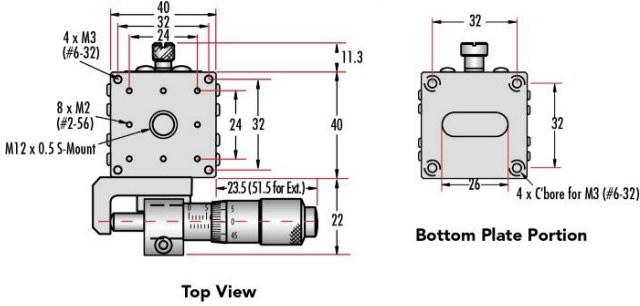

Linear (X) **Type of Movement:**

30mm Thru Hole Stages - Center Drive

30mm Thru Hole Stages - Side Drive

40mm Thru Hole Stages - Center Drive

40mm Thru Hole Stages - Side Drive

70mm Thru Hole Stages - Center Drive

70mm Thru Hole Stages - Side Drive

125mm Thru Hole Stages - Center Drive

125mm Thru Hole Stages - Side Drive