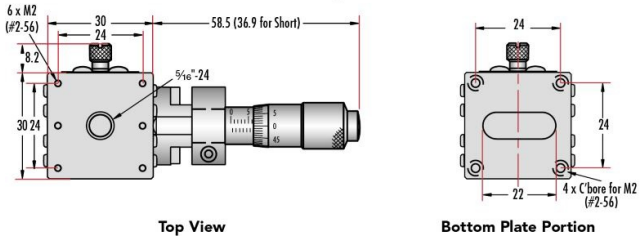

[See all 60 Products in Family](#)

TECHSPEC® 30mm, Center Drive, Thru-Hole, 0.25" Travel, English Micrometer

TECHSPEC® Crossed-Roller Bearing Linear Translation Stages (Thru-Hole Model)

Stock #83-507 **4 In Stock**

Linear (X) **Type of Movement:**

30mm Thru Hole Stages - Center Drive

30mm Thru Hole Stages - Side Drive

40mm Thru Hole Stages - Center Drive

40mm Thru Hole Stages - Side Drive

70mm Thru Hole Stages - Center Drive

70mm Thru Hole Stages - Side Drive

125mm Thru Hole Stages - Center Drive

125mm Thru Hole Stages - Side Drive