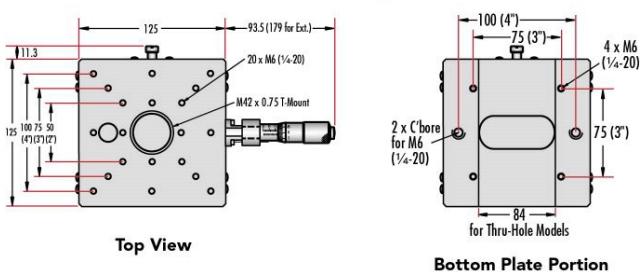

Linear (X) **Type of Movement:**

30mm Thru Hole Stages - Center Drive

30mm Thru Hole Stages - Side Drive

40mm Thru Hole Stages - Center Drive

40mm Thru Hole Stages - Side Drive

70mm Thru Hole Stages - Center Drive

70mm Thru Hole Stages - Side Drive

125mm Thru Hole Stages - Center Drive

125mm Thru Hole Stages - Side Drive