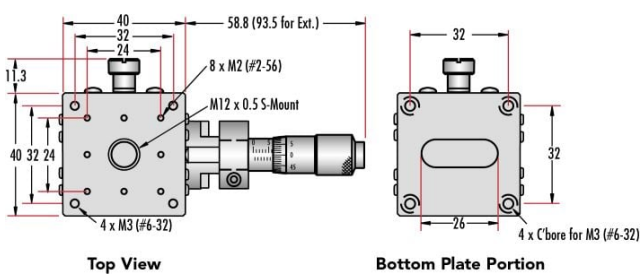

Linear (X) **Type of Movement:**

30mm Thru Hole Stages - Center Drive

30mm Thru Hole Stages - Side Drive

40mm Thru Hole Stages - Center Drive

40mm Thru Hole Stages - Side Drive

70mm Thru Hole Stages - Center Drive

70mm Thru Hole Stages - Side Drive

125mm Thru Hole Stages - Center Drive

125mm Thru Hole Stages - Side Drive