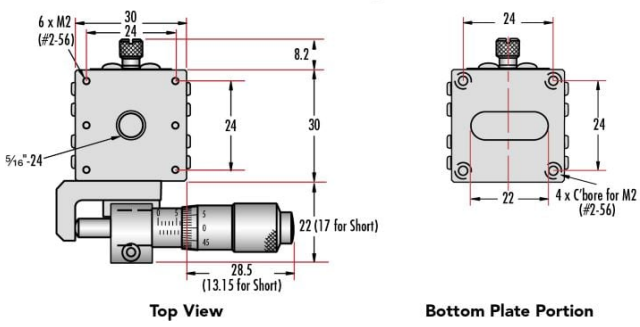

[See all 60 Products in Family](#)

TECHSPEC® 30mm, Center Drive, Thru-Hole, 0.25" Travel, English Micrometer

TECHSPEC® Crossed-Roller Bearing Linear Translation Stages (Thru-Hole Model)

Stock #83-507 **4 In Stock**

Linear (X) **Type of Movement:**

30mm Thru Hole Stages - Center Drive

30mm Thru Hole Stages - Side Drive

40mm Thru Hole Stages - Center Drive

40mm Thru Hole Stages - Side Drive

70mm Thru Hole Stages - Center Drive

70mm Thru Hole Stages - Side Drive

125mm Thru Hole Stages - Center Drive

125mm Thru Hole Stages - Side Drive