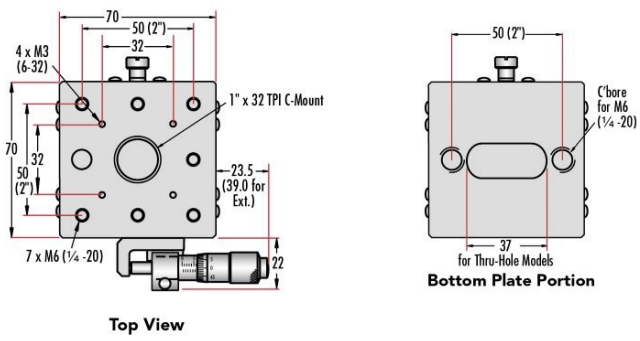

Linear (X) **Type of Movement:**

30mm Thru Hole Stages - Center Drive

30mm Thru Hole Stages - Side Drive

40mm Thru Hole Stages - Center Drive

40mm Thru Hole Stages - Side Drive

70mm Thru Hole Stages - Center Drive

70mm Thru Hole Stages - Side Drive

125mm Thru Hole Stages - Center Drive

125mm Thru Hole Stages - Side Drive