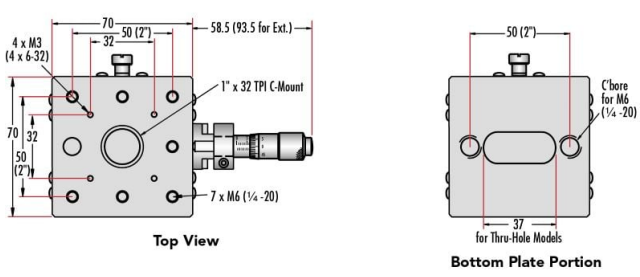

Linear (X) **Type of Movement:**

30mm Thru Hole Stages - Center Drive

30mm Thru Hole Stages - Side Drive

40mm Thru Hole Stages - Center Drive

40mm Thru Hole Stages - Side Drive

70mm Thru Hole Stages - Center Drive

70mm Thru Hole Stages - Side Drive

125mm Thru Hole Stages - Center Drive

125mm Thru Hole Stages - Side Drive