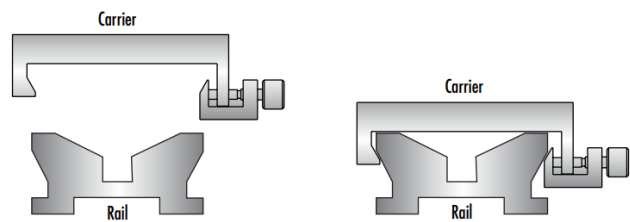

Hardware & Interface Connectivity

Manual	Type of Drive:
--------	-----------------------

Threading & Mounting

(8) 2-56, (1) 1/4-20	Mounting Threads:
----------------------	--------------------------

Regulatory Compliance

Compliant	RoHS 2015:
View	Certificate of Conformance:
Compliant	REACH 241:

Product Details

- Wide Range of Carrier Length and Mounting Hole Options Available
 - Low Profile Design with Smooth Movement
 - Increased Stability and <1mrad Straight Line Accuracy
- Dovetail Optical Rail Systems are designed for easy and stable installation and positioning of various optical components along the same axis. The rails feature slotted holes that allow them to be fixed to standard 1/4-20 TPI and M6 breadboards or optical tables. Carriers are available with different lengths and hole patterns to meet various mounting needs including options that are directly compatible with our [TECHSPEC® Manual Stages](#) for precision alignment. Carriers utilize a unique two-piece design to prevent the locking screws from contacting the rail and to allow easy attachment and removal. All Dovetail Optical Rail System parts are constructed of black anodized aluminum to minimize stray reflections or glare.

Note: Rails and carriers are sold separately.

Technical Information

Side Profile of Rail System

Large Carrier #55-340

Small Carrier #54-403

Medium Carrier #55-339

Large Carrier #55-404

Medium Carrier #55-341