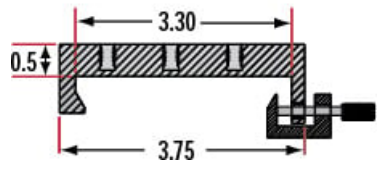

Hardware & Interface Connectivity

Manual	Type of Drive:
--------	-----------------------

Threading & Mounting

(8) 2-56, (1) 1/4-20	Mounting Threads:
----------------------	--------------------------

Regulatory Compliance

Compliant	RoHS 2015:
View	Certificate of Conformance:
Compliant	REACH 241:

Product Details

- Wide Range of Carrier Length and Mounting Hole Options Available
 - Low Profile Design with Smooth Movement
 - Increased Stability and <1mrad Straight Line Accuracy
- Dovetail Optical Rail Systems are designed for easy and stable installation and positioning of various optical components along the same axis. The rails feature slotted holes that allow them to be fixed to standard 1/4-20 TPI and M6 breadboards or optical tables. Carriers are available with different lengths and hole patterns to meet various mounting needs including options that are directly compatible with our [TECHSPEC® Manual Stages](#) for precision alignment. Carriers utilize a unique two-piece design to prevent the locking screws from contacting the rail and to allow easy attachment and removal. All Dovetail Optical Rail System parts are constructed of black anodized aluminum to minimize stray reflections or glare.

Note: Rails and carriers are sold separately.

Technical Information

Side Profile of Rail System

Large Carrier #55-340

Small Carrier #54-403

Medium Carrier #55-339

Large Carrier #55-404

Medium Carrier #55-341

Common Side Profile

Stock No.	L	A	B	C	D	# Slots	# C'bores
#54-401	12	6	4	—	—	3	—
#54-402	36	18	16	4	6	5	2