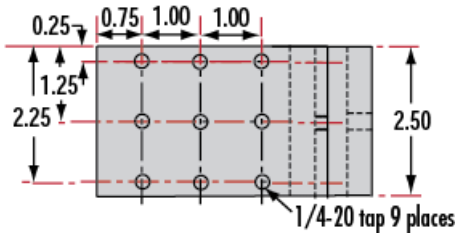

Compliant	RoHS 2015:
View	Certificate of Conformance:
Compliant	REACH 241:

Product Details

- Wide Range of Carrier Length and Mounting Hole Options Available
 - Low Profile Design with Smooth Movement
 - Increased Stability and <1mrad Straight Line Accuracy
- Dovetail Optical Rail Systems are designed for easy and stable installation and positioning of various optical components along the same axis. The rails feature slotted holes that allow them to be fixed to standard 1/4-20 TPI and M6 breadboards or optical tables. Carriers are available with different lengths and hole patterns to meet various mounting needs including options that are directly compatible with our [TECHSPEC® Manual Stages](#) for precision alignment. Carriers utilize a unique two-piece design to prevent the locking screws from contacting the rail and to allow easy attachment and removal. All Dovetail Optical Rail System parts are constructed of black anodized aluminum to minimize stray reflections or glare.

Note: Rails and carriers are sold separately.

Technical Information

Side Profile of Rail System

Large Carrier #55-340

Small Carrier #54-403

Medium Carrier #55-339

Large Carrier #55-404

Medium Carrier #55-341

Common Side Profile

Stock No.	L	A	B	C	D	# Slots	# C'bores
#54-401	12	6	4	—	—	3	—
#54-402	36	18	16	4	6	5	2