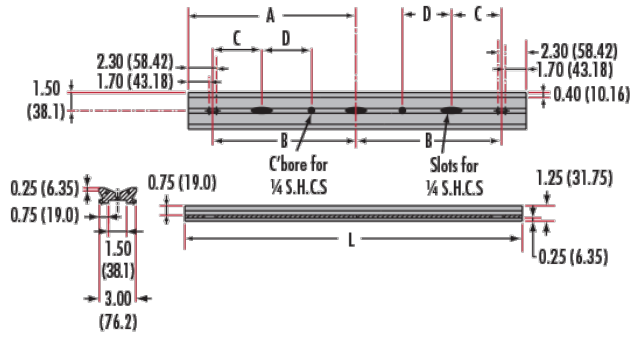

ⓘ Prices shown are exclusive of VAT/local taxes

Product Downloads

General

English **Type:**
Carrier **Note:**

Physical & Mechanical Properties

Linear (X) **Type of Movement:**

Dovetail	Guide System:
1.18	Length (inches):
30.00	Length (mm):
Black Anodized Aluminum	Construction:

Compliant	RoHS 2015:
View	Certificate of Conformance:
Compliant	REACH 241:

Product Details

- Wide Range of Carrier Length and Mounting Hole Options Available
 - Low Profile Design with Smooth Movement
 - Increased Stability and <1mrad Straight Line Accuracy
- Dovetail Optical Rail Systems are designed for easy and stable installation and positioning of various optical components along the same axis. The rails feature slotted holes that allow them to be fixed to standard 1/4-20 TPI and M6 breadboards or optical tables. Carriers are available with different lengths and hole patterns to meet various mounting needs including options that are directly compatible with our [TECHSPEC® Manual Stages](#) for precision alignment. Carriers utilize a unique two-piece design to prevent the locking screws from contacting the rail and to allow easy attachment and removal. All Dovetail Optical Rail System parts are constructed of black anodized aluminum to minimize stray reflections or glare.

Note: Rails and carriers are sold separately.

Technical Information

Side Profile of Rail System

Large Carrier #55-340

Small Carrier #54-403

Medium Carrier #55-339

Large Carrier #55-404

Medium Carrier #55-341

Common Side Profile

Stock No.	L	A	B	C	D	# Slots	# C'bores
#54-401	12	6	4	—	—	3	—
#54-402	36	18	16	4	6	5	2