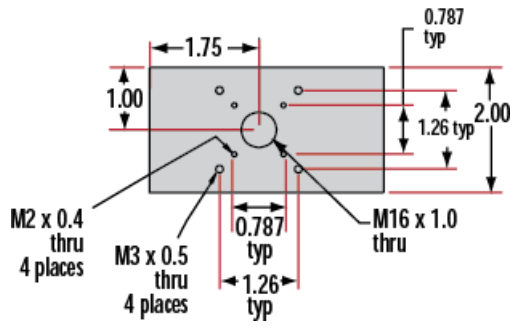

Compliant	RoHS 2015:
View	Certificate of Conformance:
Compliant	REACH 241:

Product Details

- Wide Range of Carrier Length and Mounting Hole Options Available
 - Low Profile Design with Smooth Movement
 - Increased Stability and <1mrad Straight Line Accuracy
- Dovetail Optical Rail Systems are designed for easy and stable installation and positioning of various optical components along the same axis. The rails feature slotted holes that allow them to be fixed to standard 1/4-20 TPI and M6 breadboards or optical tables. Carriers are available with different lengths and hole patterns to meet various mounting needs including options that are directly compatible with our [TECHSPEC® Manual Stages](#) for precision alignment. Carriers utilize a unique two-piece design to prevent the locking screws from contacting the rail and to allow easy attachment and removal. All Dovetail Optical Rail System parts are constructed of black anodized aluminum to minimize stray reflections or glare.

Note: Rails and carriers are sold separately.

Technical Information

Side Profile of Rail System

Large Carrier #55-340

Small Carrier #54-403

Medium Carrier #55-339

Large Carrier #55-404

Medium Carrier #55-341

Common Side Profile

Stock No.	L	A	B	C	D	# Slots	# C'bores
#54-401	12	6	4	—	—	3	—
#54-402	36	18	16	4	6	5	2