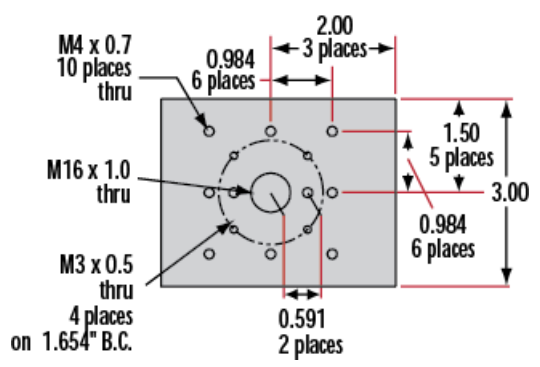

ⓘ Prices shown are exclusive of VAT/local taxes

Product Downloads

General

English **Type:**
Carrier **Note:**

Physical & Mechanical Properties

Linear (X) **Type of Movement:**

Dovetail	Guide System:
1.18	Length (inches):
30.00	Length (mm):
Black Anodized Aluminum	Construction:

Hardware & Interface Connectivity

Manual	Type of Drive:
--------	-----------------------

Threading & Mounting

(8) 2-56, (1) 1/4-20	Mounting Threads:
----------------------	--------------------------

Regulatory Compliance

Compliant	RoHS 2015:
View	Certificate of Conformance:
Compliant	REACH 241:

Product Details

- Wide Range of Carrier Length and Mounting Hole Options Available
 - Low Profile Design with Smooth Movement
 - Increased Stability and <1mrad Straight Line Accuracy
- Dovetail Optical Rail Systems are designed for easy and stable installation and positioning of various optical components along the same axis. The rails feature slotted holes that allow them to be fixed to standard 1/4-20 TPI and M6 breadboards or optical tables. Carriers are available with different lengths and hole patterns to meet various mounting needs including options that are directly compatible with our [TECHSPEC® Manual Stages](#) for precision alignment. Carriers utilize a unique two-piece design to prevent the locking screws from contacting the rail and to allow easy attachment and removal. All Dovetail Optical Rail System parts are constructed of black anodized aluminum to minimize stray reflections or glare.

Note: Rails and carriers are sold separately.

Technical Information

Side Profile of Rail System

Large Carrier #55-340

Small Carrier #54-403

Medium Carrier #55-339

Large Carrier #55-404

Medium Carrier #55-341