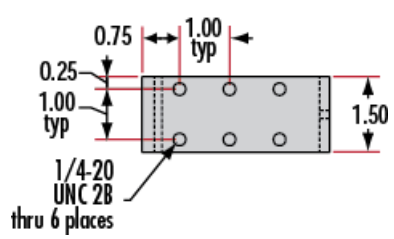

Compliant	RoHS 2015:
View	Certificate of Conformance:
Compliant	REACH 241:

Product Details

- Wide Range of Carrier Length and Mounting Hole Options Available
 - Low Profile Design with Smooth Movement
 - Increased Stability and <1mrad Straight Line Accuracy
- Dovetail Optical Rail Systems are designed for easy and stable installation and positioning of various optical components along the same axis. The rails feature slotted holes that allow them to be fixed to standard 1/4-20 TPI and M6 breadboards or optical tables. Carriers are available with different lengths and hole patterns to meet various mounting needs including options that are directly compatible with our [TECHSPEC® Manual Stages](#) for precision alignment. Carriers utilize a unique two-piece design to prevent the locking screws from contacting the rail and to allow easy attachment and removal. All Dovetail Optical Rail System parts are constructed of black anodized aluminum to minimize stray reflections or glare.

Note: Rails and carriers are sold separately.

Technical Information

Side Profile of Rail System

Large Carrier #55-340

Small Carrier #54-403

Medium Carrier #55-339

Large Carrier #55-404

Medium Carrier #55-341

Common Side Profile

Stock No.	L	A	B	C	D	# Slots	# C'bores
#54-401	12	6	4	—	—	3	—
#54-402	36	18	16	4	6	5	2