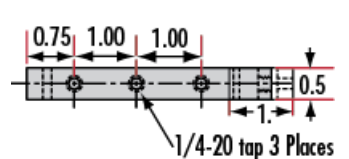

ⓘ Prices shown are exclusive of VAT/local taxes

Product Downloads

General

English **Type:**
Carrier **Note:**

Physical & Mechanical Properties

Linear (X) **Type of Movement:**

Dovetail	Guide System:
1.18	Length (inches):
30.00	Length (mm):
Black Anodized Aluminum	Construction:

Compliant	RoHS 2015:
View	Certificate of Conformance:
Compliant	REACH 241:

Product Details

- Wide Range of Carrier Length and Mounting Hole Options Available
 - Low Profile Design with Smooth Movement
 - Increased Stability and <1mrad Straight Line Accuracy
- Dovetail Optical Rail Systems are designed for easy and stable installation and positioning of various optical components along the same axis. The rails feature slotted holes that allow them to be fixed to standard 1/4-20 TPI and M6 breadboards or optical tables. Carriers are available with different lengths and hole patterns to meet various mounting needs including options that are directly compatible with our [TECHSPEC® Manual Stages](#) for precision alignment. Carriers utilize a unique two-piece design to prevent the locking screws from contacting the rail and to allow easy attachment and removal. All Dovetail Optical Rail System parts are constructed of black anodized aluminum to minimize stray reflections or glare.

Note: Rails and carriers are sold separately.

Technical Information

Side Profile of Rail System

Large Carrier #55-340

Small Carrier #54-403

Medium Carrier #55-339

Large Carrier #55-404

Medium Carrier #55-341