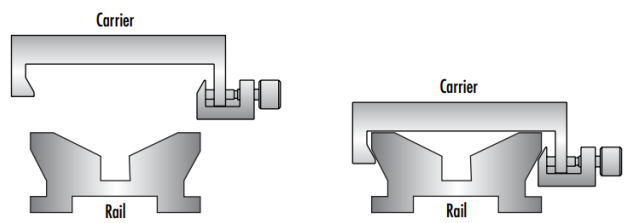

Guide System:
Dovetail	
	Length (inches):
1.18	
	Length (mm):
30.00	
	Construction:
Black Anodized Aluminum	

Hardware & Interface Connectivity

	Type of Drive:
Manual	

Threading & Mounting

	Mounting Threads:
(8) M2 x 0.4, (1) M6 x 1.0	

Regulatory Compliance

Compliant	RoHS 2015:
View	Certificate of Conformance:
Compliant	REACH 241:

Product Details

- Wide Range of Carrier Length and Mounting Hole Options Available
- Low Profile Design with Smooth Movement
- Increased Stability and <1mrad Straight Line Accuracy

Dovetail Optical Rail Systems are designed for easy and stable installation and positioning of various optical components along the same axis. The rails feature slotted holes that allow them to be fixed to standard 1/4-20 TPI and M6 breadboards or optical tables. Carriers are available with different lengths and hole patterns to meet various mounting needs including options that are directly compatible with our [TECHSPEC® Manual Stages](#) for precision alignment. Carriers utilize a unique two-piece design to prevent the locking screws from contacting the rail and to allow easy attachment and removal. All Dovetail Optical Rail System parts are constructed of black anodized aluminum to minimize stray reflections or glare.

Note: Rails and carriers are sold separately.

Technical Information

Side Profile of Rail System