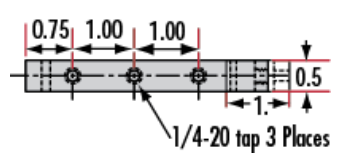

## Technical Information

Side Profile of Rail System

Large Carrier #55-340

Small Carrier #54-403

Medium Carrier #55-339

Large Carrier #55-404

Medium Carrier #55-341

Common Side Profile

Stock No.	L	A	B	C	D	# Slots	# C'bores
#54-401	12	6	4	—	—	3	—
#54-402	36	18	16	4	6	5	2

Dovetail Optical Rail

Units: inches