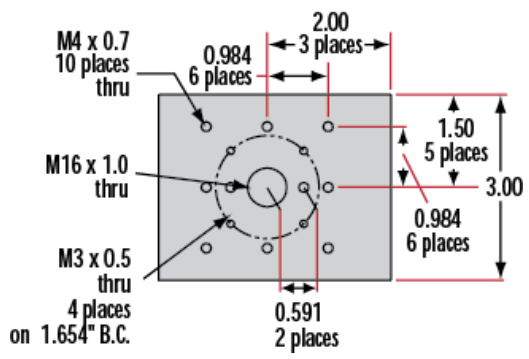

Large Carrier #55-340