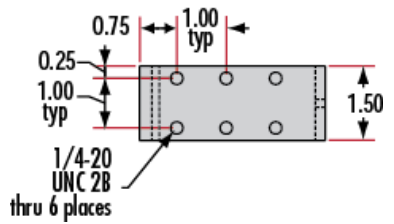

## Technical Information

Side Profile of Rail System

Large Carrier #55-340

Small Carrier #54-403

Medium Carrier #55-339

Large Carrier #55-404

Medium Carrier #55-341

Common Side Profile

Stock No.	L	A	B	C	D	# Slots	# C'bores
#54-401	12	6	4	—	—	3	—
#54-402	36	18	16	4	6	5	2

Dovetail Optical Rail

Units: inches