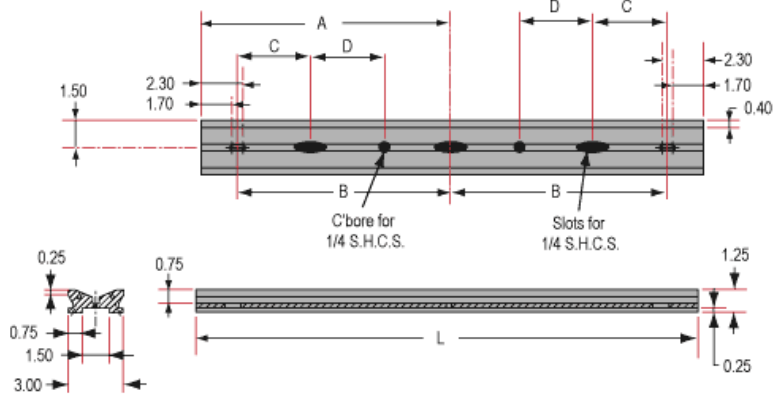

## Product Details

- Wide Range of Carrier Length and Mounting Hole Options Available
- Low Profile Design with Smooth Movement
- Increased Stability and <1mrad Straight Line Accuracy

Dovetail Optical Rail Systems are designed for easy and stable installation and positioning of various optical components along the same axis. The rails feature slotted holes that allow them to be fixed to standard 1/4-20 TPI and M6 breadboards or optical tables. Carriers are available with different lengths and hole patterns to meet various mounting needs including options that are directly compatible with our [TECHSPEC® Manual Stages](#) for precision alignment. Carriers utilize a unique two-piece design to prevent the locking screws from contacting the rail and to allow easy attachment and removal. All Dovetail Optical Rail System parts are constructed of black anodized aluminum to minimize stray reflections or glare.

## Technical Information

Side Profile of Rail System

Large Carrier #55-340

Small Carrier #54-403

Medium Carrier #55-339

Large Carrier #55-404

Medium Carrier #55-341

Common Side Profile

Stock No.	L	A	B	C	D	# Slots	# C'bores
#54-401	12	6	4	—	—	3	—
#54-402	36	18	16	4	6	5	2

Dovetail Optical Rail

Units: inches