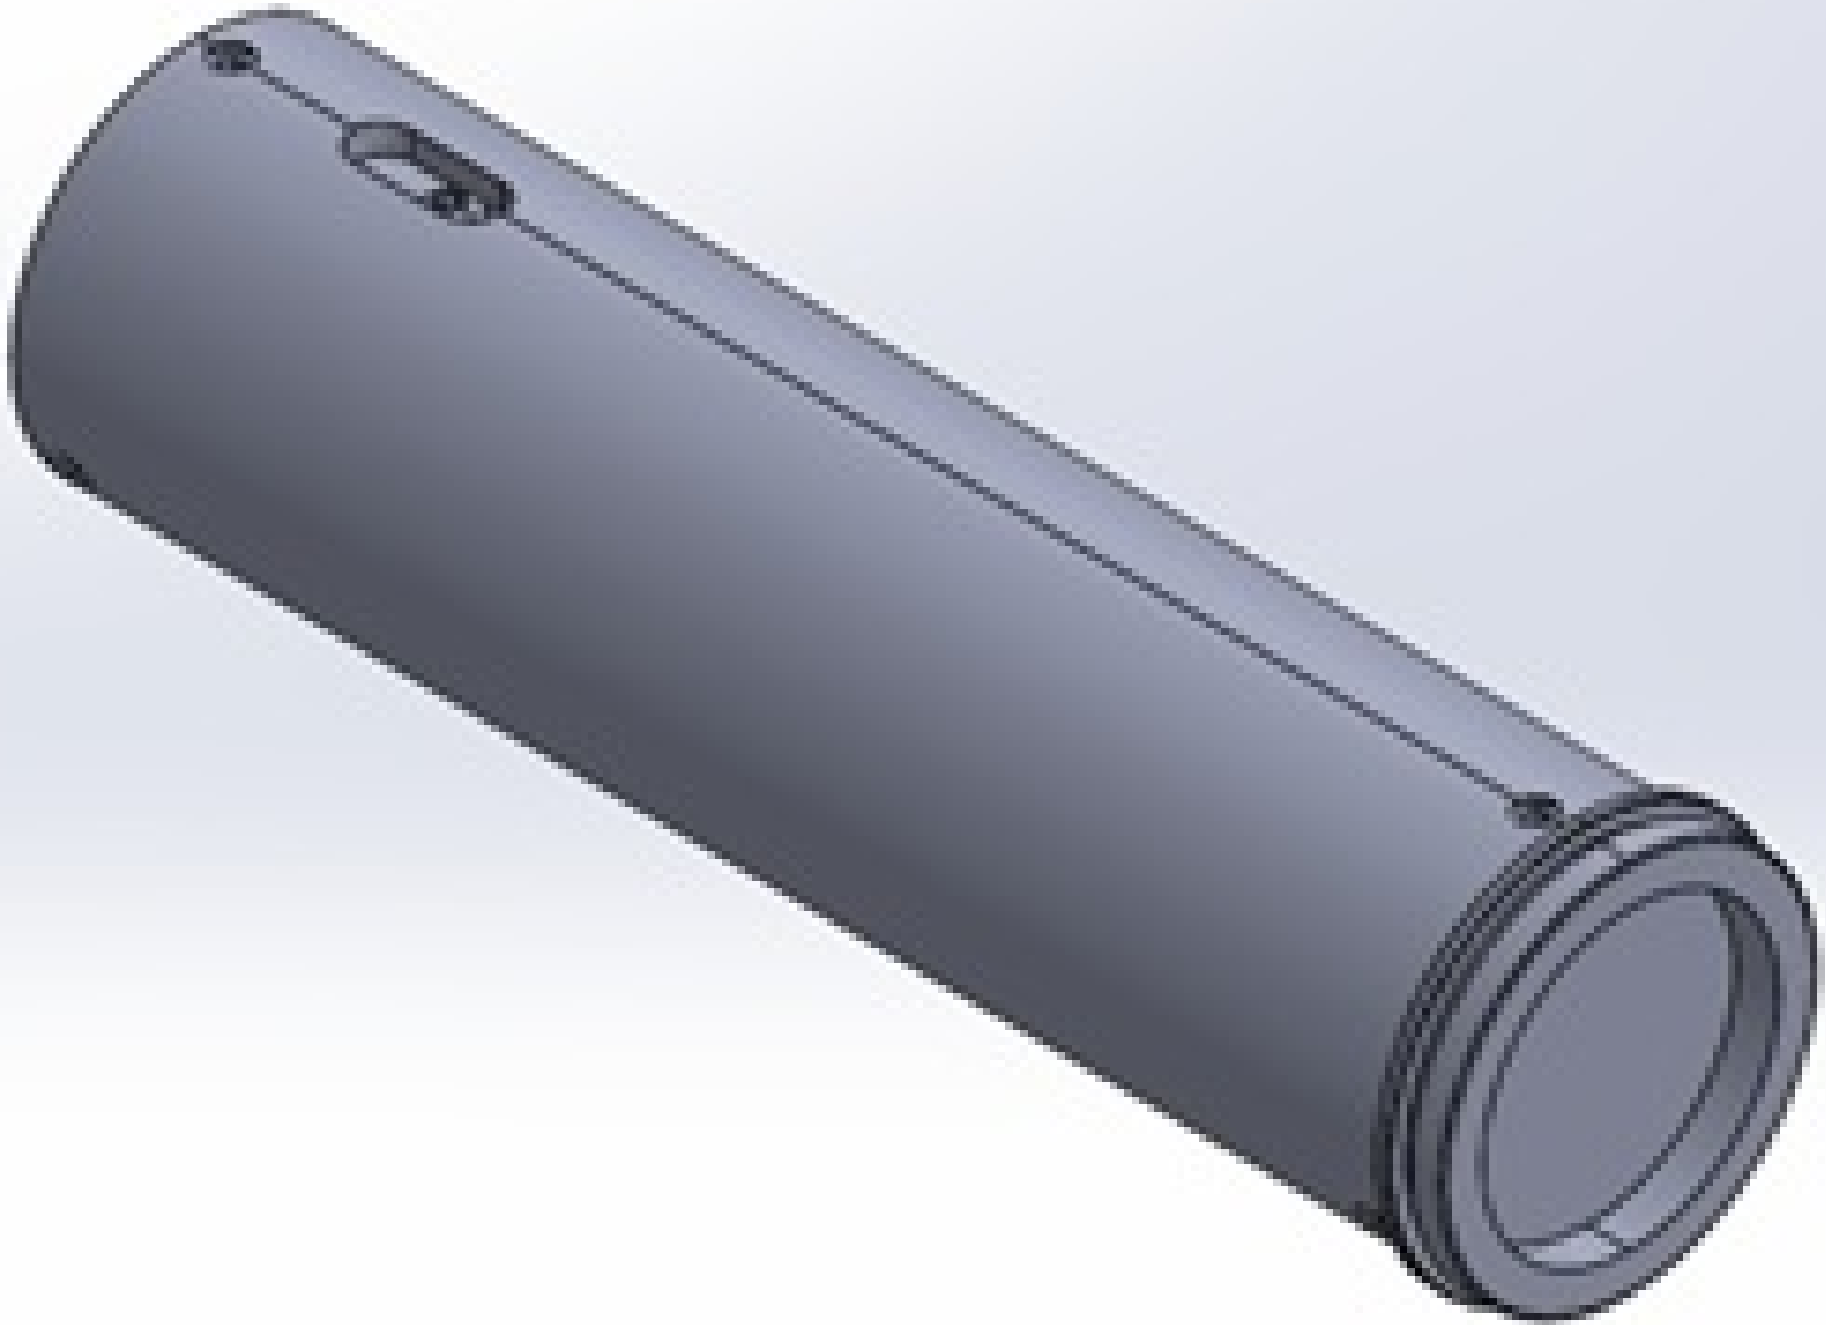

3.0X Mini-Camera Tube

Stock #89-877 **1 In Stock**

€909.⁰⁰

ADD TO CART

Volume Pricing

Qty 1+	€909,00 each
Need More?	Request Quote

ⓘ Prices shown are exclusive of VAT/local taxes

Product Downloads

General

Camera Tube (One Required) **Note:**

Modular High Magnification Zoom Lens **Type:**

3.0X Mini-Camera Tube **Title:**

Optical Properties

3.0X **Magnification:**

Regulatory Compliance

Compliant

7X and 12.5X High Precision Zoom Lenses are modular lens systems that consist of a camera mount, camera tube, core module, lower function module, and lower lens. Added versatility is achieved by swapping out modules to change magnification, field of view, or the optical pathway. 7X and 12.5X High Precision Zoom Lenses are compatible with M26 x36 TPI Mitutoyo-style objectives and with camera sensor coverages and mounts ranging from C-Mount to F-Mount and to 35mm DSLR cameras. 50/50 and 90° cubes are available to introduce right angle turns or to support multiple imaging paths. A motor controller for multi-axis zoom and focus functionality is also available and can be connected to USB, Ethernet, or RS-232/422/285 ports.