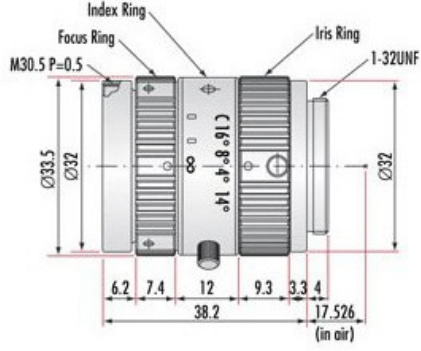

38.20	Length (mm):
33.50	Maximum Diameter (mm):
33.5	Outer Diameter (mm):
87.00	Weight (g):
0.00	Maximum Rear Protrusion (mm):

Optical Properties

44.00	Field of View @ Min Working Distance (mm):
10.10°	Horizontal Field of View, 1/2" Sensor:
11.00	Maximum Image Circle (mm):
35.00	Focal Length FL (mm):
300 - ∞	Working Distance (mm):
f/1.4 - f/16	Aperture (f/#):
-0.8	Maximum Distortion (%):
VS	Lens Wavelength Range:

Sensor

2/3"	Maximum Sensor Format:
6.20	Pixel Size (µm):

Threading & Mounting

M30.5 x 0.50	Filter Thread:
C-Mount	Mount:

Regulatory Compliance

Exempt	RoHS 2015:
Contains SVHC(s)	Reach 224:
View	Certificate of Conformance:

Product Details

- Up to 2/3", C-Mount Lens
- Ideal for Machine Vision at an Economical Price
- 5mm to 75mm Focal Length

MegaPixel Fixed Focal Length Lenses are designed for high-resolution imaging. The lenses are ideal for machine vision applications with demanding space constraints. These lenses complement the resolution of many MegaPixel cameras with 1/2" or 2/3" formats. Low distortion and high resolution enable these economically priced lenses to produce sharp, high-contrast images compared to standard CCTV and compact lenses. MegaPixel Fixed Focal Length Lenses are available in focal lengths ranging from 5 to 75mm. Locking screws for the manual iris and focus allow these lenses to be used in high-vibration environments. Typical applications include [factory automation](#), inspection, and macro work.

Note: For [#64-869](#) 75mm FL Lens, remove focus limit screw to focus past 1.2m.

Technical Information

#64-868 35mm Megapixel Fixed Focal Length Lens

(Units in mm)