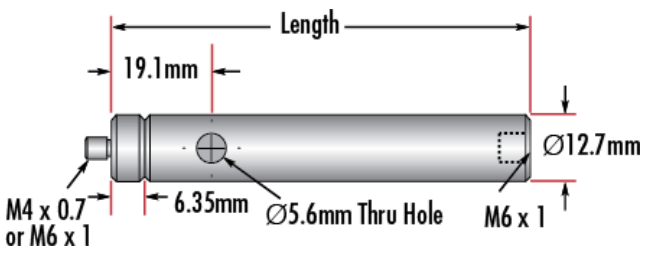

Product Downloads

General

Metric Type:

Note:
Adapter #58-984 is included. Additional [thread adapters](#) available separately.

Physical & Mechanical Properties

Length (mm):
38.10

1.5	Length (inches):
12.70	Diameter (mm):
0.5	Diameter (inches):

Threading & Mounting

M4 x 0.7	Male Thread:
----------	--------------

Regulatory Compliance

Compliant	RoHS 2015:
View	Certificate of Conformance:
Compliant	REACH 241:

Product Details

- Male M4 x 0.7 or M6 x 1.0 Stud, Female M6 x 1.0 Base
- Posts Include Interchangeable Male Stud and Removable Base S.H.S.S.
- Available in Variety of Lengths
- [English Versions Also Available](#)

TECHSPEC® Metric Stainless Steel Mounting Posts include a 6.35mm long male thread stud adapter that is easily interchangeable with other adapters to ensure compatibility between these posts and any optical mount. Removing the included adapter reveals female M4 threads on the post. Each optical post also has a thru-hole to allow an Allen wrench or other tool to rotate the post easily. Thread values are laser engraved on each post for quick identification and integration. TECHSPEC Metric Stainless Steel Mounting Posts are offered in a variety of lengths. [English versions are also available for purchase.](#)

Technical Information

#68-231		
Stock No.	Description	Qty
#58-950	Steel Post, 25.4mm Length	1
#58-951	Steel Post, 38.1mm Length	1
#58-952	Steel Post, 50.8mm Length	2
#58-954	Steel Post, 76.2mm Length	2
#58-955	Steel Post, 101.6mm Length	2
#58-956	Steel Post, 152.4mm Length	1
#58-957	Steel Post, 203.2mm Length	1