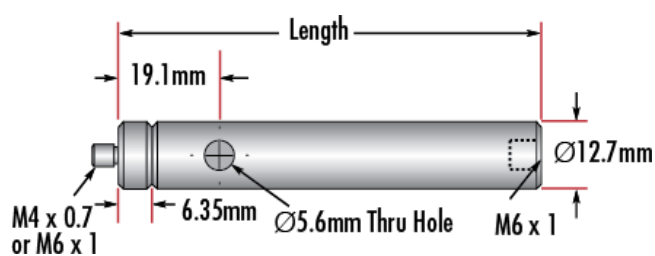

1.5

12.70

0.5

Diameter (mm):

Diameter (inches):

Threading & Mounting

Male Thread:

M6 x 1.0

Regulatory Compliance

RoHS 2015:

Compliant

Certificate of Conformance:

View

REACH 241:

Compliant

Product Details

- Male M4 x 0.7 or M6 x 1.0 Stud, Female M6 x 1.0 Base
- Posts Include Interchangeable Male Stud and Removable Base S.H.S.S.
- Available in Variety of Lengths
- [English Versions Also Available](#)

TECHSPEC® Metric Stainless Steel Mounting Posts include a 6.35mm long male thread stud adapter that is easily interchangeable with other adapters to ensure compatibility between these posts and any optical mount. Removing the included adapter reveals female M4 threads on the post. Each optical post also has a thru-hole to allow an Allen wrench or other tool to rotate the post easily. Thread values are laser engraved on each post for quick identification and integration. TECHSPEC Metric Stainless Steel Mounting Posts are offered in a variety of lengths. [English versions are also available for purchase.](#)

Technical Information

#68-231

Stock No.	Description	Qty
#58-950	Steel Post, 25.4mm Length	1
#58-951	Steel Post, 38.1mm Length	1
#58-952	Steel Post, 50.8mm Length	2
#58-954	Steel Post, 76.2mm Length	2
#58-955	Steel Post, 101.6mm Length	2
#58-956	Steel Post, 152.4mm Length	1
#58-957	Steel Post, 203.2mm Length	1

#68-232

Stock No.	Description	Qty
#59-757	Steel Post, 25.4mm Length	1
#59-758	Steel Post, 38.1mm Length	1
#59-759	Steel Post, 50.8mm Length	2
#59-761	Steel Post, 76.2mm Length	2
#59-762	Steel Post, 101.6mm Length	2
#59-763	Steel Post, 152.4mm Length	1
#59-764	Steel Post, 203.2mm Length	1