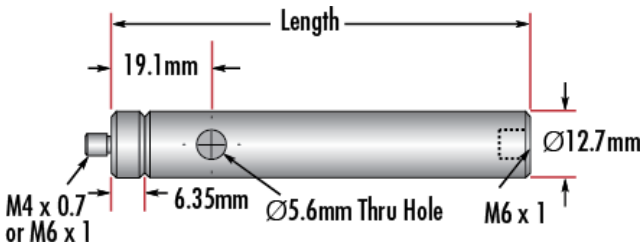

38.10

0.5 Diameter (inches):

12.70 Diameter (mm):

Threading & Mounting

Male Thread:

M6 x 1.0

Regulatory Compliance

RoHS 2015:

Compliant

Certificate of Conformance:

[View](#)

REACH 241:

Compliant

Product Details

- Male M4 x 0.7 or M6 x 1.0 Stud, Female M6 x 1.0 Base
- Posts Include Interchangeable Male Stud and Removable Base S.H.S.S.
- Available in Variety of Lengths
- [English Versions Also Available](#)

TECHSPEC® Metric Stainless Steel Mounting Posts include a 6.35mm long male thread stud adapter that is easily interchangeable with other adapters to ensure compatibility between these posts and any optical mount. Removing the included adapter reveals female M4 threads on the post. Each optical post also has a thru-hole to allow an Allen wrench or other tool to rotate the post easily. Thread values are laser engraved on each post for quick identification and integration. TECHSPEC Metric Stainless Steel Mounting Posts are offered in a variety of lengths. [English versions are also available for purchase.](#)

Technical Information

#68-231		
Stock No.	Description	Qty
#58-950	Steel Post, 25.4mm Length	1
#58-951	Steel Post, 38.1mm Length	1
#58-952	Steel Post, 50.8mm Length	2
#58-954	Steel Post, 76.2mm Length	2
#58-955	Steel Post, 101.6mm Length	2
#58-956	Steel Post, 152.4mm Length	1
#58-957	Steel Post, 203.2mm Length	1

#68-232		
Stock No.	Description	Qty
#59-757	Steel Post, 25.4mm Length	1
#59-758	Steel Post, 38.1mm Length	1
#59-759	Steel Post, 50.8mm Length	2
#59-761	Steel Post, 76.2mm Length	2
#59-762	Steel Post, 101.6mm Length	2
#59-763	Steel Post, 152.4mm Length	1
#59-764	Steel Post, 203.2mm Length	1