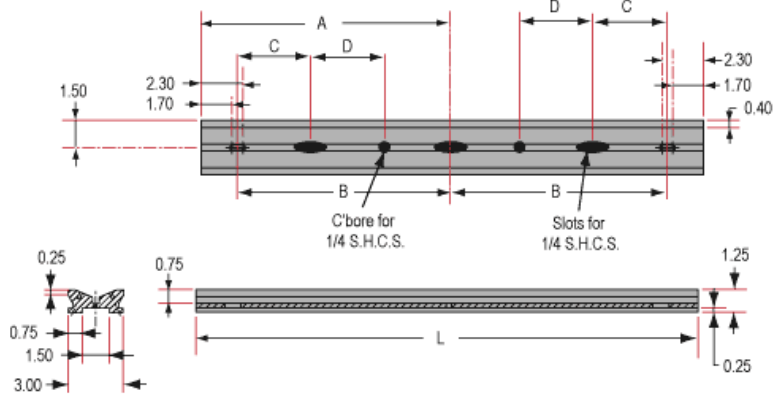

ⓘ Prices shown are exclusive of VAT/local taxes

Product Downloads

General

English **Type:**
Carrier **Note:**

Physical & Mechanical Properties

Linear (X) **Type of Movement:**

Dovetail	Guide System:
1.57	Length (inches):
40.00	Length (mm):
Black Anodized Aluminum	Construction:

Regulatory Compliance

Compliant	RoHS 2015:
View	Certificate of Conformance:
Compliant	REACH 241:

Product Details

- Wide Range of Carrier Length and Mounting Hole Options Available
 - Low Profile Design with Smooth Movement
 - Increased Stability and <1mrad Straight Line Accuracy
- Dovetail Optical Rail Systems are designed for easy and stable installation and positioning of various optical components along the same axis. The rails feature slotted holes that allow them to be fixed to standard 1/4-20 TPI and M6 breadboards or optical tables. Carriers are available with different lengths and hole patterns to meet various mounting needs including options that are directly compatible with our [TECHSPEC® Manual Stages](#) for precision alignment. Carriers utilize a unique two-piece design to prevent the locking screws from contacting the rail and to allow easy attachment and removal. All Dovetail Optical Rail System parts are constructed of black anodized aluminum to minimize stray reflections or glare.

Note: Rails and carriers are sold separately.

Technical Information

Side Profile of Rail System

Large Carrier #55-340

Small Carrier #54-403

Medium Carrier #55-339

Large Carrier #55-404

Medium Carrier #55-341

Common Side Profile

Stock No.	L	A	B	C	D	# Slots	# C'bores
#54-401	12	6	4	—	—	3	—
#54-402	36	18	16	4	6	5	2

Dovetail Optical Rail

Units: inches