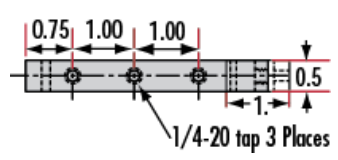

ⓘ Prices shown are exclusive of VAT/local taxes

Product Downloads

General

English **Type:**
Carrier **Note:**

Physical & Mechanical Properties

Linear (X) **Type of Movement:**

Dovetail	Guide System:
1.57	Length (inches):
40.00	Length (mm):
Black Anodized Aluminum	Construction:

Regulatory Compliance

Compliant	RoHS 2015:
View	Certificate of Conformance:
Compliant	REACH 241:

Product Details

- Wide Range of Carrier Length and Mounting Hole Options Available
 - Low Profile Design with Smooth Movement
 - Increased Stability and <1mrad Straight Line Accuracy
- Dovetail Optical Rail Systems are designed for easy and stable installation and positioning of various optical components along the same axis. The rails feature slotted holes that allow them to be fixed to standard 1/4-20 TPI and M6 breadboards or optical tables. Carriers are available with different lengths and hole patterns to meet various mounting needs including options that are directly compatible with our [TECHSPEC® Manual Stages](#) for precision alignment. Carriers utilize a unique two-piece design to prevent the locking screws from contacting the rail and to allow easy attachment and removal. All Dovetail Optical Rail System parts are constructed of black anodized aluminum to minimize stray reflections or glare.

Note: Rails and carriers are sold separately.

Technical Information

Side Profile of Rail System

Large Carrier #55-340

Small Carrier #54-403

Medium Carrier #55-339

Large Carrier #55-404

Medium Carrier #55-341

Common Side Profile

Stock No.	L	A	B	C	D	# Slots	# C'bores
#54-401	12	6	4	—	—	3	—
#54-402	36	18	16	4	6	5	2

Dovetail Optical Rail

Units: inches