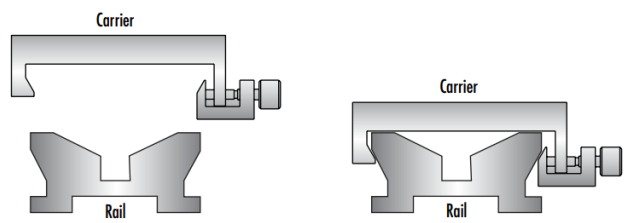

Hardware & Interface Connectivity

Manual	Type of Drive:
--------	-----------------------

Threading & Mounting

(4) 6-32, (8) 2-56, (1) 1/4-20	Mounting Threads:
--------------------------------	--------------------------

Regulatory Compliance

Compliant	RoHS 2015:
View	Certificate of Conformance:
Compliant	REACH 241:

Product Details

- Wide Range of Carrier Length and Mounting Hole Options Available
 - Low Profile Design with Smooth Movement
 - Increased Stability and <1mrad Straight Line Accuracy
- Dovetail Optical Rail Systems are designed for easy and stable installation and positioning of various optical components along the same axis. The rails feature slotted holes that allow them to be fixed to standard 1/4-20 TPI and M6 breadboards or optical tables. Carriers are available with different lengths and hole patterns to meet various mounting needs including options that are directly compatible with our [TECHSPEC® Manual Stages](#) for precision alignment. Carriers utilize a unique two-piece design to prevent the locking screws from contacting the rail and to allow easy attachment and removal. All Dovetail Optical Rail System parts are constructed of black anodized aluminum to minimize stray reflections or glare.

Note: Rails and carriers are sold separately.

Technical Information

Side Profile of Rail System

Large Carrier #55-340

Small Carrier #54-403

Medium Carrier #55-339

Large Carrier #55-404

Medium Carrier #55-341