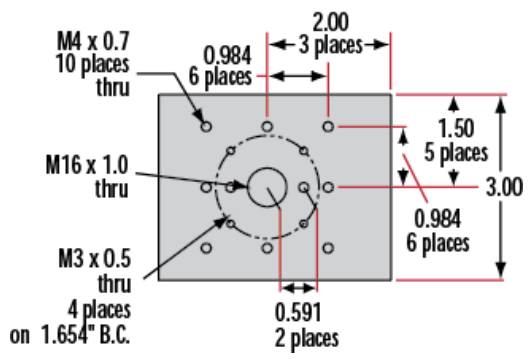

ⓘ Prices shown are exclusive of VAT/local taxes

Product Downloads

General

English **Type:**
Carrier **Note:**

Physical & Mechanical Properties

Linear (X) **Type of Movement:**

Dovetail	Guide System:
1.57	Length (inches):
40.00	Length (mm):
Black Anodized Aluminum	Construction:

Hardware & Interface Connectivity

Manual	Type of Drive:
--------	-----------------------

Threading & Mounting

(4) 6-32, (8) 2-56, (1) 1/4-20	Mounting Threads:
--------------------------------	--------------------------

Regulatory Compliance

Compliant	RoHS 2015:
View	Certificate of Conformance:
Compliant	REACH 241:

Product Details

- Wide Range of Carrier Length and Mounting Hole Options Available
 - Low Profile Design with Smooth Movement
 - Increased Stability and <1mrad Straight Line Accuracy
- Dovetail Optical Rail Systems are designed for easy and stable installation and positioning of various optical components along the same axis. The rails feature slotted holes that allow them to be fixed to standard 1/4-20 TPI and M6 breadboards or optical tables. Carriers are available with different lengths and hole patterns to meet various mounting needs including options that are directly compatible with our [TECHSPEC® Manual Stages](#) for precision alignment. Carriers utilize a unique two-piece design to prevent the locking screws from contacting the rail and to allow easy attachment and removal. All Dovetail Optical Rail System parts are constructed of black anodized aluminum to minimize stray reflections or glare.

Note: Rails and carriers are sold separately.

Technical Information

Side Profile of Rail System

Large Carrier #55-340

Small Carrier #54-403

Medium Carrier #55-339

Large Carrier #55-404

Medium Carrier #55-341