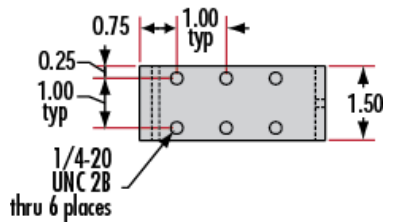

Regulatory Compliance

Compliant	RoHS 2015:
View	Certificate of Conformance:
Compliant	REACH 241:

Product Details

- Wide Range of Carrier Length and Mounting Hole Options Available
 - Low Profile Design with Smooth Movement
 - Increased Stability and <1mrad Straight Line Accuracy
- Dovetail Optical Rail Systems are designed for easy and stable installation and positioning of various optical components along the same axis. The rails feature slotted holes that allow them to be fixed to standard 1/4-20 TPI and M6 breadboards or optical tables. Carriers are available with different lengths and hole patterns to meet various mounting needs including options that are directly compatible with our [TECHSPEC® Manual Stages](#) for precision alignment. Carriers utilize a unique two-piece design to prevent the locking screws from contacting the rail and to allow easy attachment and removal. All Dovetail Optical Rail System parts are constructed of black anodized aluminum to minimize stray reflections or glare.

Note: Rails and carriers are sold separately.

Technical Information

Side Profile of Rail System

Large Carrier #55-340

Small Carrier #54-403

Medium Carrier #55-339

Large Carrier #55-404

Medium Carrier #55-341

Common Side Profile

Stock No.	L	A	B	C	D	# Slots	# C'bores
#54-401	12	6	4	—	—	3	—
#54-402	36	18	16	4	6	5	2

Dovetail Optical Rail

Units: inches