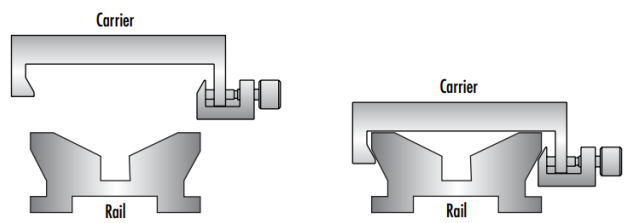

Hardware & Interface Connectivity

	Type of Drive:
Manual	

Threading & Mounting

	Mounting Threads:
(4) M3 x 0.5, (8) M2 x 0.4, (1) M6 x 1.0	

Regulatory Compliance

Compliant	RoHS 2015:
View	Certificate of Conformance:
Compliant	REACH 241:

Product Details

- Wide Range of Carrier Length and Mounting Hole Options Available
- Low Profile Design with Smooth Movement
- Increased Stability and <1mrad Straight Line Accuracy

Dovetail Optical Rail Systems are designed for easy and stable installation and positioning of various optical components along the same axis. The rails feature slotted holes that allow them to be fixed to standard 1/4-20 TPI and M6 breadboards or optical tables. Carriers are available with different lengths and hole patterns to meet various mounting needs including options that are directly compatible with our [TECHSPEC® Manual Stages](#) for precision alignment. Carriers utilize a unique two-piece design to prevent the locking screws from contacting the rail and to allow easy attachment and removal. All Dovetail Optical Rail System parts are constructed of black anodized aluminum to minimize stray reflections or glare.

Note: Rails and carriers are sold separately.

Technical Information

Side Profile of Rail System

Large Carrier #55-340

Small Carrier #54-403

Medium Carrier #55-339

Large Carrier #55-404

Medium Carrier #55-341