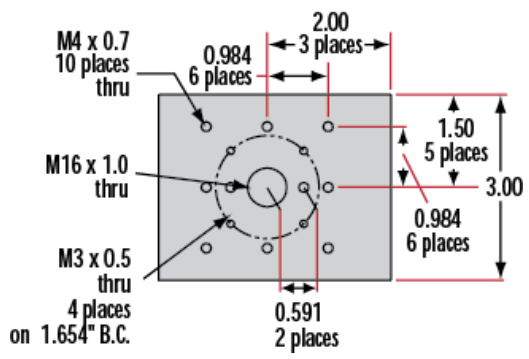

ⓘ Prices shown are exclusive of VAT/local taxes

Product Downloads

General

Metric **Type:**
Carrier **Note:**

Physical & Mechanical Properties

Linear (X) **Type of Movement:**

	Guide System:
Dovetail	
	Length (inches):
1.57	
	Length (mm):
40.00	
	Construction:
Black Anodized Aluminum	

Hardware & Interface Connectivity

	Type of Drive:
Manual	

Threading & Mounting

	Mounting Threads:
(4) M3 x 0.5, (8) M2 x 0.4, (1) M6 x 1.0	

Regulatory Compliance

Compliant	RoHS 2015:
View	Certificate of Conformance:
Compliant	REACH 241:

Product Details

- Wide Range of Carrier Length and Mounting Hole Options Available
- Low Profile Design with Smooth Movement
- Increased Stability and <1mrad Straight Line Accuracy

Dovetail Optical Rail Systems are designed for easy and stable installation and positioning of various optical components along the same axis. The rails feature slotted holes that allow them to be fixed to standard 1/4-20 TPI and M6 breadboards or optical tables. Carriers are available with different lengths and hole patterns to meet various mounting needs including options that are directly compatible with our [TECHSPEC® Manual Stages](#) for precision alignment. Carriers utilize a unique two-piece design to prevent the locking screws from contacting the rail and to allow easy attachment and removal. All Dovetail Optical Rail System parts are constructed of black anodized aluminum to minimize stray reflections or glare.

Note: Rails and carriers are sold separately.

Technical Information

Side Profile of Rail System

Large Carrier #55-340

Small Carrier #54-403

Medium Carrier #55-339

Large Carrier #55-404

Medium Carrier #55-341