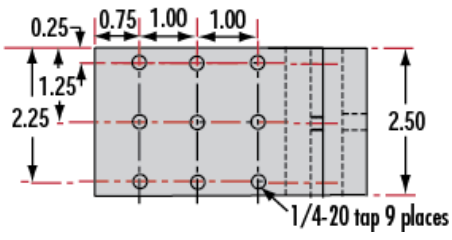

Product Details

- Wide Range of Carrier Length and Mounting Hole Options Available
- Low Profile Design with Smooth Movement
- Increased Stability and <1mrad Straight Line Accuracy

Dovetail Optical Rail Systems are designed for easy and stable installation and positioning of various optical components along the same axis. The rails feature slotted holes that allow them to be fixed to standard 1/4-20 TPI and M6 breadboards or optical tables. Carriers are available with different lengths and hole patterns to meet various mounting needs including options that are directly compatible with our [TECHSPEC® Manual Stages](#) for precision alignment. Carriers utilize a unique two-piece design to prevent the locking screws from contacting the rail and to allow easy attachment and removal. All Dovetail Optical Rail System parts are constructed of black anodized aluminum to minimize stray reflections or glare.

Note: Rails and carriers are sold separately.

Technical Information

Side Profile of Rail System

Large Carrier #55-340

Small Carrier #54-403

Medium Carrier #55-339

Large Carrier #55-404

Medium Carrier #55-341

Common Side Profile

Stock No.	L	A	B	C	D	# Slots	# Cbores
#54-401	12	6	4	—	—	3	—
#54-402	36	18	16	4	6	5	2

Dovetail Optical Rail

Units: inches