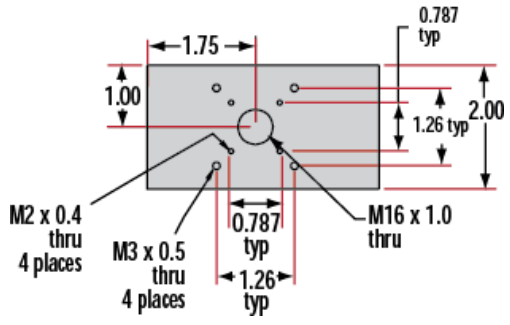

Product Details

- Wide Range of Carrier Length and Mounting Hole Options Available
- Low Profile Design with Smooth Movement
- Increased Stability and <1mrad Straight Line Accuracy

Dovetail Optical Rail Systems are designed for easy and stable installation and positioning of various optical components along the same axis. The rails feature slotted holes that allow them to be fixed to standard 1/4-20 TPI and M6 breadboards or optical tables. Carriers are available with different lengths and hole patterns to meet various mounting needs including options that are directly compatible with our [TECHSPEC® Manual Stages](#) for precision alignment. Carriers utilize a unique two-piece design to prevent the locking screws from contacting the rail and to allow easy attachment and removal. All Dovetail Optical Rail System parts are constructed of black anodized aluminum to minimize stray reflections or glare.

Note: Rails and carriers are sold separately.

Technical Information

Side Profile of Rail System

Large Carrier #55-340

Small Carrier #54-403

Medium Carrier #55-339

Large Carrier #55-404

Medium Carrier #55-341

Common Side Profile

Stock No.	L	A	B	C	D	# Slots	# Cbores
#54-401	12	6	4	—	—	3	—
#54-402	36	18	16	4	6	5	2

Dovetail Optical Rail

Units: inches