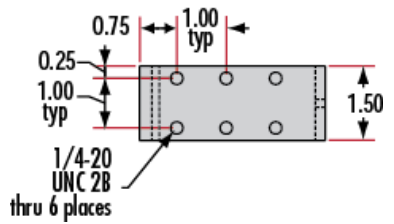

Product Details

- Wide Range of Carrier Length and Mounting Hole Options Available
- Low Profile Design with Smooth Movement
- Increased Stability and <1mrad Straight Line Accuracy

Dovetail Optical Rail Systems are designed for easy and stable installation and positioning of various optical components along the same axis. The rails feature slotted holes that allow them to be fixed to standard 1/4-20 TPI and M6 breadboards or optical tables. Carriers are available with different lengths and hole patterns to meet various mounting needs including options that are directly compatible with our [TECHSPEC® Manual Stages](#) for precision alignment. Carriers utilize a unique two-piece design to prevent the locking screws from contacting the rail and to allow easy attachment and removal. All Dovetail Optical Rail System parts are constructed of black anodized aluminum to minimize stray reflections or glare.

Note: Rails and carriers are sold separately.

Technical Information

Side Profile of Rail System

Large Carrier #55-340

Small Carrier #54-403

Medium Carrier #55-339

Large Carrier #55-404

Medium Carrier #55-341

Common Side Profile

Stock No.	L	A	B	C	D	# Slots	# Cbores
#54-401	12	6	4	—	—	3	—
#54-402	36	18	16	4	6	5	2

Dovetail Optical Rail

Units: inches