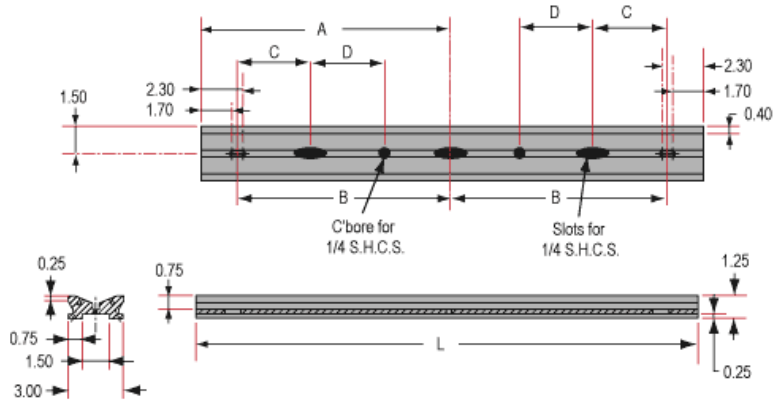

ⓘ Prices shown are exclusive of VAT/local taxes

Product Downloads

General

Metric **Type:**
Carrier **Note:**

Physical & Mechanical Properties

Linear (X) **Type of Movement:**

	Guide System:
Dovetail	
	Length (inches):
1.57	
	Length (mm):
40.00	
	Construction:
Black Anodized Aluminum	

Product Details

- Wide Range of Carrier Length and Mounting Hole Options Available
- Low Profile Design with Smooth Movement
- Increased Stability and <1mrad Straight Line Accuracy

Dovetail Optical Rail Systems are designed for easy and stable installation and positioning of various optical components along the same axis. The rails feature slotted holes that allow them to be fixed to standard 1/4-20 TPI and M6 breadboards or optical tables. Carriers are available with different lengths and hole patterns to meet various mounting needs including options that are directly compatible with our [TECHSPEC® Manual Stages](#) for precision alignment. Carriers utilize a unique two-piece design to prevent the locking screws from contacting the rail and to allow easy attachment and removal. All Dovetail Optical Rail System parts are constructed of black anodized aluminum to minimize stray reflections or glare.

Note: Rails and carriers are sold separately.

Technical Information

Side Profile of Rail System

Large Carrier #55-340

Small Carrier #54-403

Medium Carrier #55-339

Large Carrier #55-404

Medium Carrier #55-341

Common Side Profile

Stock No.	L	A	B	C	D	# Slots	# Cbores
#54-401	12	6	4	—	—	3	—
#54-402	36	18	16	4	6	5	2

Dovetail Optical Rail

Units: inches