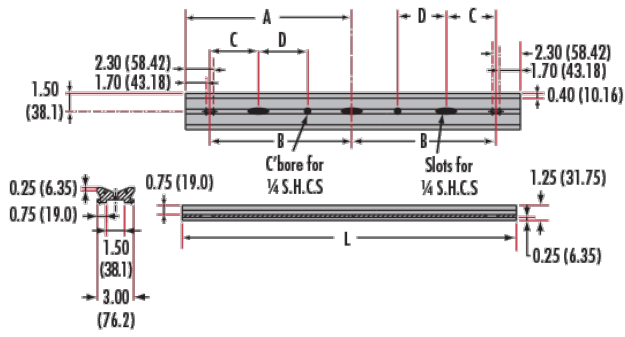

Hardware & Interface Connectivity

	Type of Drive:
Manual	

Threading & Mounting

	Mounting Threads:
(4) M3 x 0.5, (8) M2 x 0.4, (1) M6 x 1.0	

Regulatory Compliance

Compliant	RoHS 2015:
View	Certificate of Conformance:
Compliant	REACH 241:

Product Details

- Wide Range of Carrier Length and Mounting Hole Options Available
- Low Profile Design with Smooth Movement
- Increased Stability and <1mrad Straight Line Accuracy

Dovetail Optical Rail Systems are designed for easy and stable installation and positioning of various optical components along the same axis. The rails feature slotted holes that allow them to be fixed to standard 1/4-20 TPI and M6 breadboards or optical tables. Carriers are available with different lengths and hole patterns to meet various mounting needs including options that are directly compatible with our [TECHSPEC® Manual Stages](#) for precision alignment. Carriers utilize a unique two-piece design to prevent the locking screws from contacting the rail and to allow easy attachment and removal. All Dovetail Optical Rail System parts are constructed of black anodized aluminum to minimize stray reflections or glare.

Note: Rails and carriers are sold separately.

Technical Information

Side Profile of Rail System

Large Carrier #55-340

Small Carrier #54-403

Medium Carrier #55-339

Large Carrier #55-404

Medium Carrier #55-341

Common Side Profile

Stock No.	L	A	B	C	D	# Slots	# Cbores
#54-401	12	6	4	—	—	3	—
#54-402	36	18	16	4	6	5	2

Dovetail Optical Rail

Units: inches