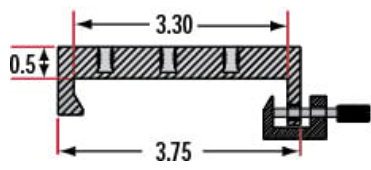

ⓘ Prices shown are exclusive of VAT/local taxes

Product Downloads

General

Metric **Type:**
Carrier **Note:**

Physical & Mechanical Properties

Linear (X) **Type of Movement:**

	Guide System:
Dovetail	
	Length (inches):
1.57	
	Length (mm):
40.00	
	Construction:
Black Anodized Aluminum	

Product Details

- Wide Range of Carrier Length and Mounting Hole Options Available
- Low Profile Design with Smooth Movement
- Increased Stability and <1mrad Straight Line Accuracy

Dovetail Optical Rail Systems are designed for easy and stable installation and positioning of various optical components along the same axis. The rails feature slotted holes that allow them to be fixed to standard 1/4-20 TPI and M6 breadboards or optical tables. Carriers are available with different lengths and hole patterns to meet various mounting needs including options that are directly compatible with our [TECHSPEC® Manual Stages](#) for precision alignment. Carriers utilize a unique two-piece design to prevent the locking screws from contacting the rail and to allow easy attachment and removal. All Dovetail Optical Rail System parts are constructed of black anodized aluminum to minimize stray reflections or glare.

Note: Rails and carriers are sold separately.

Technical Information

Side Profile of Rail System

Large Carrier #55-340

Small Carrier #54-403

Medium Carrier #55-339

Large Carrier #55-404

Medium Carrier #55-341

Common Side Profile

Stock No.	L	A	B	C	D	# Slots	# Cbores
#54-401	12	6	4	—	—	3	—
#54-402	36	18	16	4	6	5	2

Dovetail Optical Rail

Units: inches