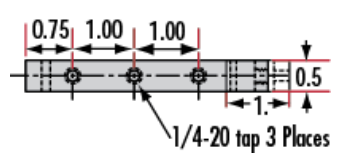

ⓘ Prices shown are exclusive of VAT/local taxes

Product Downloads

General

Metric **Type:**
Carrier **Note:**

Physical & Mechanical Properties

Linear (X) **Type of Movement:**

	Guide System:
Dovetail	
	Length (inches):
1.57	
	Length (mm):
40.00	
	Construction:
Black Anodized Aluminum	

Product Details

- Wide Range of Carrier Length and Mounting Hole Options Available
- Low Profile Design with Smooth Movement
- Increased Stability and <1mrad Straight Line Accuracy

Dovetail Optical Rail Systems are designed for easy and stable installation and positioning of various optical components along the same axis. The rails feature slotted holes that allow them to be fixed to standard 1/4-20 TPI and M6 breadboards or optical tables. Carriers are available with different lengths and hole patterns to meet various mounting needs including options that are directly compatible with our [TECHSPEC® Manual Stages](#) for precision alignment. Carriers utilize a unique two-piece design to prevent the locking screws from contacting the rail and to allow easy attachment and removal. All Dovetail Optical Rail System parts are constructed of black anodized aluminum to minimize stray reflections or glare.

Note: Rails and carriers are sold separately.

Technical Information

Side Profile of Rail System

Large Carrier #55-340

Small Carrier #54-403

Medium Carrier #55-339

Large Carrier #55-404

Medium Carrier #55-341

Common Side Profile

Stock No.	L	A	B	C	D	# Slots	# Cbores
#54-401	12	6	4	—	—	3	—
#54-402	36	18	16	4	6	5	2

Dovetail Optical Rail

Units: inches