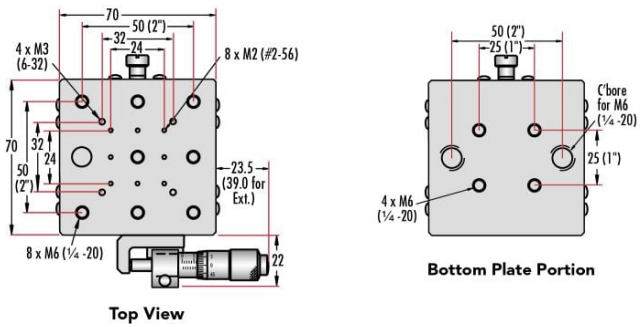

Prices shown are exclusive of VAT/local taxes

Product Downloads

General

Metric **Type:**

Physical & Mechanical Properties

Linear (X) **Type of Movement:**

Crossed Roller Bearing **Guide System:**

30mm Standard-Top Stages - Center Drive

30mm Standard-Top Stages - Side Drive

40mm Standard-Top Stages - Center Drive

40mm Standard-Top Stages - Side Drive

70mm Standard-Top Stages - Center Drive

70mm Standard-Top Stages - Side Drive

125mm Standard-Top Stages - Center Drive

125mm Standard-Top Stages - Side Drive