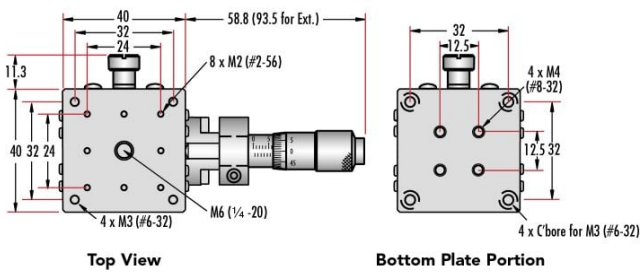

TECHSPEC® 40mm, Side Drive, Standard Top, Metric Stage

40mm, Side Drive, Solid Top Stage

Stock #66-411 **16 In Stock**

- 1 + €391⁰⁰

ADD TO CART

Volume Pricing

Qty 1-2	€391,00 each
Qty 3+	€341,40 each
Need More?	Request Quote

Prices shown are exclusive of VAT/local taxes

Product Downloads

General

Metric **Type:**

Physical & Mechanical Properties

Linear (X) **Type of Movement:**

Crossed Roller Bearing **Guide System:**

30mm Standard-Top Stages - Center Drive

30mm Standard-Top Stages - Side Drive

40mm Standard-Top Stages - Center Drive

40mm Standard-Top Stages - Side Drive

70mm Standard-Top Stages - Center Drive

70mm Standard-Top Stages - Side Drive

125mm Standard-Top Stages - Center Drive

125mm Standard-Top Stages - Side Drive