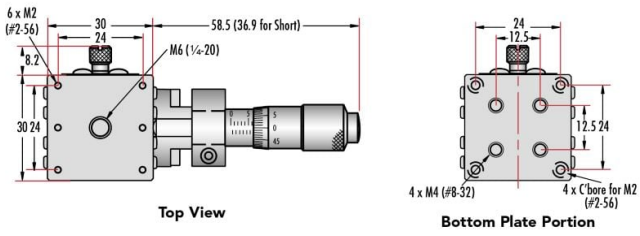

Prices shown are exclusive of VAT/local taxes

Product Downloads

General

Metric **Type:**

Physical & Mechanical Properties

Linear (X) **Type of Movement:**

Crossed Roller Bearing **Guide System:**

30mm Standard-Top Stages - Center Drive

30mm Standard-Top Stages - Side Drive

40mm Standard-Top Stages - Center Drive

40mm Standard-Top Stages - Side Drive

70mm Standard-Top Stages - Center Drive

70mm Standard-Top Stages - Side Drive

125mm Standard-Top Stages - Center Drive

125mm Standard-Top Stages - Side Drive