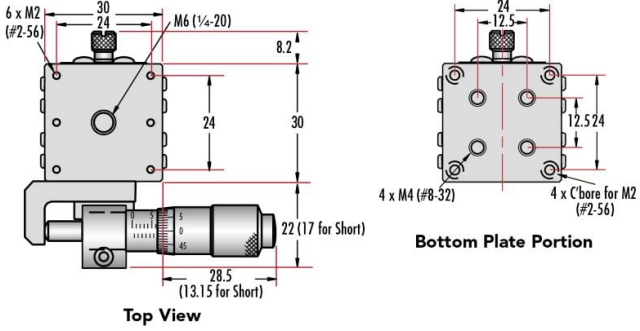

Prices shown are exclusive of VAT/local taxes

Product Downloads

General

Metric **Type:**

Physical & Mechanical Properties

Linear (X) **Type of Movement:**

Crossed Roller Bearing **Guide System:**

30mm Standard-Top Stages - Center Drive

30mm Standard-Top Stages - Side Drive

40mm Standard-Top Stages - Center Drive

40mm Standard-Top Stages - Side Drive

70mm Standard-Top Stages - Center Drive

70mm Standard-Top Stages - Side Drive

125mm Standard-Top Stages - Center Drive

125mm Standard-Top Stages - Side Drive