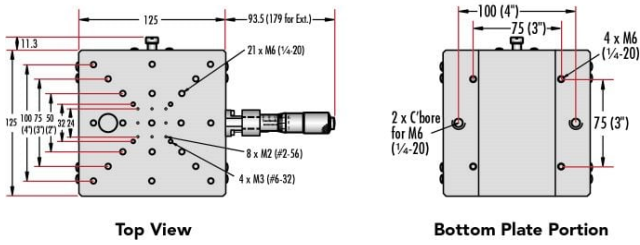

Prices shown are exclusive of VAT/local taxes

Product Downloads

General

Metric **Type:**

Physical & Mechanical Properties

Linear (X) **Type of Movement:**

Crossed Roller Bearing **Guide System:**

30mm Standard-Top Stages - Center Drive

30mm Standard-Top Stages - Side Drive

40mm Standard-Top Stages - Center Drive

40mm Standard-Top Stages - Side Drive

70mm Standard-Top Stages - Center Drive

70mm Standard-Top Stages - Side Drive

125mm Standard-Top Stages - Center Drive

125mm Standard-Top Stages - Side Drive