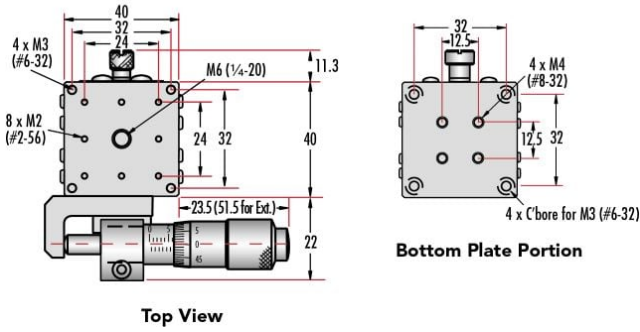

Prices shown are exclusive of VAT/local taxes

Product Downloads

General

Metric **Type:**

Physical & Mechanical Properties

Linear (X) **Type of Movement:**

Crossed Roller Bearing **Guide System:**

30mm Standard-Top Stages - Center Drive

30mm Standard-Top Stages - Side Drive

40mm Standard-Top Stages - Center Drive

40mm Standard-Top Stages - Side Drive

70mm Standard-Top Stages - Center Drive

70mm Standard-Top Stages - Side Drive

125mm Standard-Top Stages - Center Drive

125mm Standard-Top Stages - Side Drive