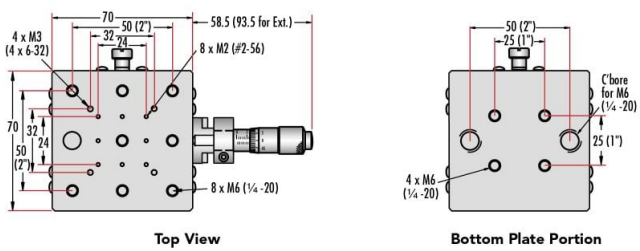

Prices shown are exclusive of VAT/local taxes

Product Downloads

General

Metric **Type:**

Physical & Mechanical Properties

Linear (X) **Type of Movement:**

Crossed Roller Bearing **Guide System:**

30mm Standard-Top Stages - Center Drive

30mm Standard-Top Stages - Side Drive

40mm Standard-Top Stages - Center Drive

40mm Standard-Top Stages - Side Drive

70mm Standard-Top Stages - Center Drive

70mm Standard-Top Stages - Side Drive

125mm Standard-Top Stages - Center Drive

125mm Standard-Top Stages - Side Drive