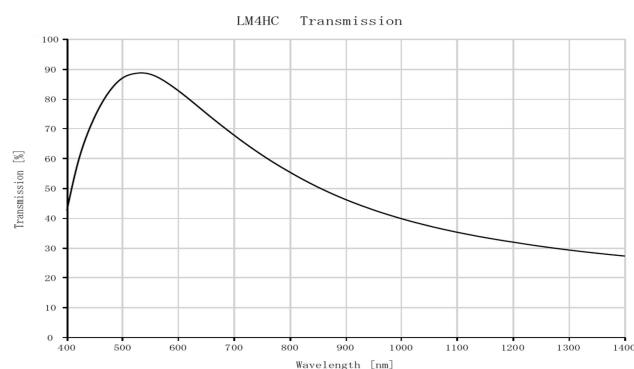

## Technical Information

#75-217, 4.7mm Focal Length Lens, 1" Sensor Format, Transmission Plot

#75-217, 4.7mm Focal Length Lens, 1" Sensor Format, Relative Illumination Plot

#75-217, 4.7mm Focal Length Lens, 1" Sensor Format, MTF Plot