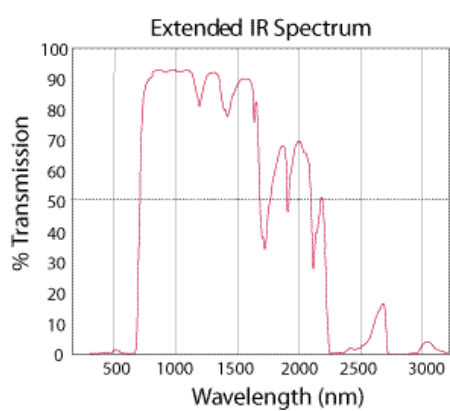

Optical Properties

Thermoset ADC (CR-39®)	Substrate: ☐
Uncoated	Coating:
Black	Color:
1.501 @20°C	Index of Refraction (n_d):
>90 (typical)	Transmission (%):
57.00	Abbe Number (v_d):

Material Properties

1.320 at 20°C	Density (g/cm³):

Environmental & Durability Factors

100 Continuous, 130 One Hour Max	Operating Temperature (°C):

Regulatory Compliance

Compliant	RoHS 2015:
View	Certificate of Conformance:
Compliant	Reach 242:

Product Details

- Lightweight Plastic
- Excellent Thermal and Chemical Resistance

Optical Cast Infrared (IR) Longpass Filters are ideal for blocking visible light while passing near infrared wavelengths. New plastic technology has produced filters with properties that can satisfy a variety of optical and environmental needs at half the weight of glass filters. Compared to similarly available transparent plastics, Thermoset ADC filters have the highest transmission and lowest haze, have at least 25-50 times greater abrasion resistance, and are resistant to all types of chemicals and solvents (acetone, acids, alkali, and alcohols). Optical Cast Infrared (IR) Longpass Filters have excellent thermal characteristics and are resistant to pits from hot sparks resulting from welding or grinding processes. The filters can also be easily drilled with high-speed carbide bits for all mounting types.

Technical Information