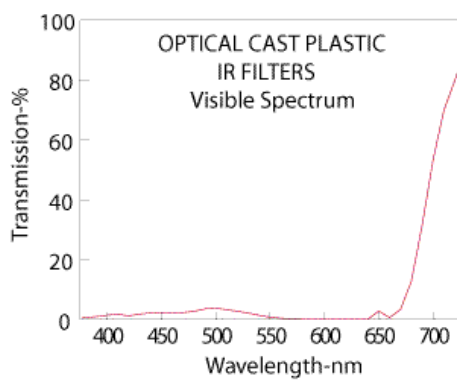

Optical Properties

Thermoset ADC (CR-39®)	Substrate: ☐
Uncoated	Coating:
Black	Color:
1.501 @20°C	Index of Refraction (n_d):
>90 (typical)	Transmission (%):
57.00	Abbe Number (v_d):

Material Properties

1.320 at 20°C	Density (g/cm³):

Environmental & Durability Factors

100 Continuous, 130 One Hour Max	Operating Temperature (°C):

Regulatory Compliance

Compliant	RoHS 2015:
View	Certificate of Conformance:
Compliant	Reach 242:

Product Details

- Lightweight Plastic
- Excellent Thermal and Chemical Resistance

Optical Cast Infrared (IR) Longpass Filters are ideal for blocking visible light while passing near infrared wavelengths. New plastic technology has produced filters with properties that can satisfy a variety of optical and environmental needs at half the weight of glass filters. Compared to similarly available transparent plastics, Thermoset ADC filters have the highest transmission and lowest haze, have at least 25-50 times greater abrasion resistance, and are resistant to all types of chemicals and solvents (acetone, acids, alkali, and alcohols). Optical Cast Infrared (IR) Longpass Filters have excellent thermal characteristics and are resistant to pits from hot sparks resulting from welding or grinding processes. The filters can also be easily drilled with high-speed carbide bits for all mounting types.

Technical Information