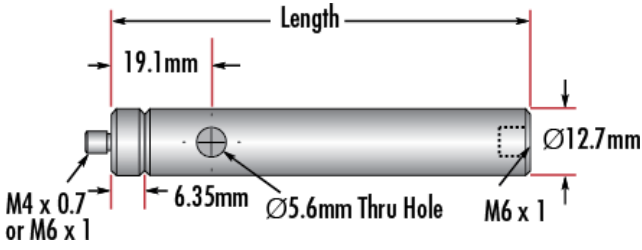

Product Downloads

General

Metric **Type:**

Note:
Adapter #58-984 is included. Additional [thread adapters](#) available separately.

Physical & Mechanical Properties

50.80 **Length (mm):**

2.0	Length (inches):
12.70	Diameter (mm):
0.5	Diameter (inches):

Threading & Mounting

M4 x 0.7	Male Thread:
----------	--------------

Regulatory Compliance

Compliant	RoHS 2015:
View	Certificate of Conformance:
Compliant	REACH 241:

Product Details

- Male M4 x 0.7 or M6 x 1.0 Stud, Female M6 x 1.0 Base
- Posts Include Interchangeable Male Stud and Removable Base S.H.S.S.
- Available in Variety of Lengths
- [English Versions Also Available](#)

TECHSPEC® Metric Stainless Steel Mounting Posts include a 6.35mm long male thread stud adapter that is easily interchangeable with other adapters to ensure compatibility between these posts and any optical mount. Removing the included adapter reveals female M4 threads on the post. Each optical post also has a thru-hole to allow an Allen wrench or other tool to rotate the post easily. Thread values are laser engraved on each post for quick identification and integration. TECHSPEC Metric Stainless Steel Mounting Posts are offered in a variety of lengths. [English versions are also available for purchase.](#)

Technical Information

#68-231		
Stock No.	Description	Qty
#58-950	Steel Post, 25.4mm Length	1
#58-951	Steel Post, 38.1mm Length	1
#58-952	Steel Post, 50.8mm Length	2
#58-954	Steel Post, 76.2mm Length	2
#58-955	Steel Post, 101.6mm Length	2
#58-956	Steel Post, 152.4mm Length	1
#58-957	Steel Post, 203.2mm Length	1