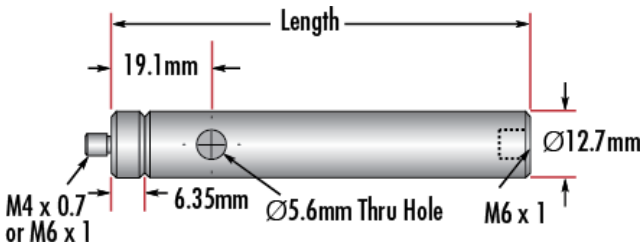

2.0

12.70 Diameter (mm):

0.5 Diameter (inches):

Threading & Mounting

Male Thread:

M6 x 1.0

Regulatory Compliance

RoHS 2015:

Compliant

Certificate of Conformance:

[View](#)

Reach 242:

Compliant

Product Details

- Male M4 x 0.7 or M6 x 1.0 Stud, Female M6 x 1.0 Base
- Posts Include Interchangeable Male Stud and Removable Base S.H.S.S.
- Available in Variety of Lengths
- [English Versions Also Available](#)

TECHSPEC® Metric Stainless Steel Mounting Posts include a 6.35mm long male thread stud adapter that is easily interchangeable with other adapters to ensure compatibility between these posts and any optical mount. Removing the included adapter reveals female M4 threads on the post. Each optical post also has a thru-hole to allow an Allen wrench or other tool to rotate the post easily. Thread values are laser engraved on each post for quick identification and integration. TECHSPEC Metric Stainless Steel Mounting Posts are offered in a variety of lengths. [English versions are also available for purchase.](#)

Technical Information

#68-231		
Stock No.	Description	Qty
#58-950	Steel Post, 25.4mm Length	1
#58-951	Steel Post, 38.1mm Length	1
#58-952	Steel Post, 50.8mm Length	2
#58-954	Steel Post, 76.2mm Length	2
#58-955	Steel Post, 101.6mm Length	2
#58-956	Steel Post, 152.4mm Length	1
#58-957	Steel Post, 203.2mm Length	1

#68-232		
Stock No.	Description	Qty
#59-757	Steel Post, 25.4mm Length	1
#59-758	Steel Post, 38.1mm Length	1
#59-759	Steel Post, 50.8mm Length	2
#59-761	Steel Post, 76.2mm Length	2
#59-762	Steel Post, 101.6mm Length	2
#59-763	Steel Post, 152.4mm Length	1
#59-764	Steel Post, 203.2mm Length	1