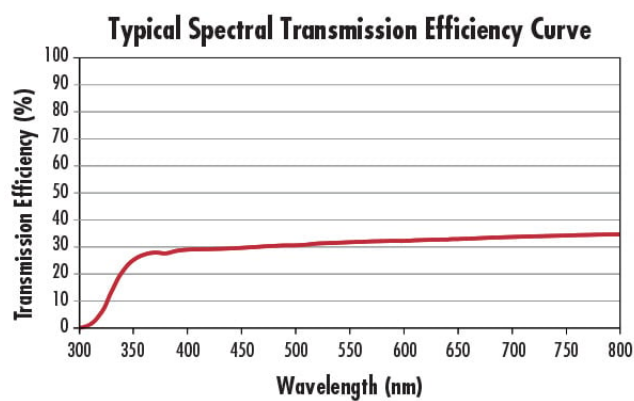

Need different specs or modifications?

Edmund Optics offers comprehensive custom manufacturing services for optical and imaging components tailored to your specific application requirements. Whether in the prototyping phase or preparing for full-scale production, we provide flexible solutions to meet your needs. Our experienced engineers are here to assist—from concept to completion.

Our capabilities include:

- Custom dimensions, materials, coatings, and more
- High-precision surface quality and flatness
- Tight tolerances and complex geometries
- Scalable production—from prototype to volume

Learn more about our [custom manufacturing capabilities](#) or submit an inquiry [here](#).

Product Details

- Semi-Opaque White Glass
- Highly Diffusive to Create Even Illumination
- Diffusive on Both Surfaces

White Diffusing Glass is a semi-opaque diffuser designed to create even illumination profiles. Unlike alternative materials, which create their diffusive properties through a coating or lamination process, the White Diffusing Glass is a solid diffuse material, allowing it to be used in any orientation. Because the surfaces are polished, the reflected light will be somewhat specular, while the transmitted light will be near-Lambertian. White Diffusing Glass is ideal for creating even illumination as an attenuator or as a viewing screen.

Technical Information

Compatible Mounts