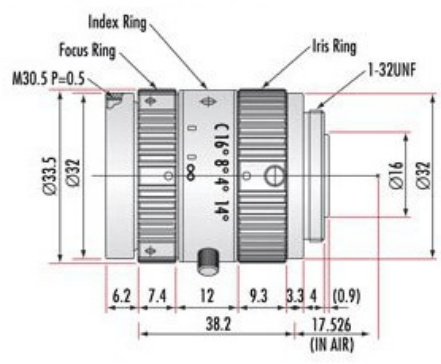

Iris Option:
Variable

38.10	Length (mm):
33.50	Maximum Diameter (mm):
33.5	Outer Diameter (mm):
85.00	Weight (g):
0.90	Maximum Rear Protrusion (mm):

Optical Properties

63.00	Field of View @ Min Working Distance (mm):
7.60°	Horizontal Field of View, 1/2" Sensor:
11.00	Maximum Image Circle (mm):
50.00	Focal Length FL (mm):
500 - ∞	Working Distance (mm):
f/1.8 - f/16	Aperture (f/#):
-0.3	Maximum Distortion (%):
VS	Lens Wavelength Range:

Sensor

2/3"	Maximum Sensor Format:
6.20	Pixel Size (µm):

Threading & Mounting

M30.5 x 0.50	Filter Thread:
C-Mount	Mount:

Regulatory Compliance

Exempt	RoHS 2015:
Contains SVHC(s)	Reach 224:
View	Certificate of Conformance:

Product Details

- Up to 2/3", C-Mount Lens
- Ideal for Machine Vision at an Economical Price
- 5mm to 75mm Focal Length

MegaPixel Fixed Focal Length Lenses are designed for high-resolution imaging. The lenses are ideal for machine vision applications with demanding space constraints. These lenses complement the resolution of many MegaPixel cameras with 1/2" or 2/3" formats. Low distortion and high resolution enable these economically priced lenses to produce sharp, high-contrast images compared to standard CCTV and compact lenses. MegaPixel Fixed Focal Length Lenses are available in focal lengths ranging from 5 to 75mm. Locking screws for the manual iris and focus allow these lenses to be used in high-vibration environments. Typical applications include [factory automation](#), inspection, and macro work.

Note: For [#64-869](#) 75mm FL Lens, remove focus limit screw to focus past 1.2m.

Technical Information

#56-790 50mm Megapixel Fixed Focal Length Lens

(Units in mm)