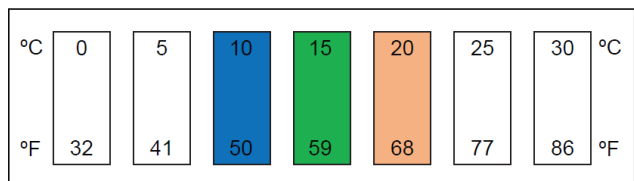

Regulatory Compliance

Compliant **RoHS 2015:**

View **Certificate of Conformance:**

Compliant **Reach 247:**

Product Details

- Reversible Color Change Thermometers
- Instant Response and Continuous Readout
- 30 Celsius Degrees Ranges between 0 to 120°C

Liquid Crystal Thermometers are self-adhesive temperature indicators with instant response that provide a continuous readout of temperature. These thermometers are divided into 7 elements, each corresponding to a 5 Celsius degrees increment of their specified temperature range. Each element changes in sequence of orange to yellow (below specified temperature), green (at specified temperature), and blue (above specified temperature). Liquid Crystal Thermometers are available with 30 Celsius degrees temperature ranges between 0 to 120°C and are ideal for drying, curing, process control, or general temperature monitoring applications. These thermometers are reversible and will change color in opposite order (blue, green, yellow, orange) as temperature decreases.

Technical Information