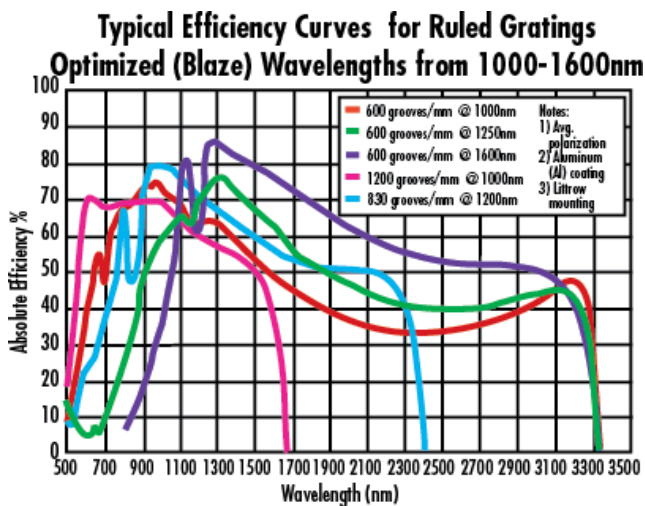

Ruled Grating **Construction:**

Parallel to Short Dimension **Direction of Grooves:**

12.70 **Length (mm):**

6.00 ±0.5 **Thickness (mm):**

12.70 **Width (mm):**

±0.5 **Alignment of Grooves to Edge (°):**

Optical Properties

600 **Groove Density (grooves/mm):**

700 - 3000 **Wavelength Range (nm):**

1250 **Blaze Wavelength (nm):**

22.02 **Blaze Angle (°):**

Bare Gold **Coating:**

Float Glass **Substrate:** ☐

Regulatory Compliance

Compliant **RoHS 2015:**

View **Certificate of Conformance:**

Compliant **Reach 247:**

Product Details

- Increased Reflection from 700 - 1100nm

Near-IR (NIR) Reflective Gold Gratings are ruled gold-coated versions of our commercial gratings. These gratings provide increased reflection from 700 - 1100nm. This makes them an excellent choice for applications such as fiber optic pulse compression and spectroscopy setups using [silicon detectors](#). Near-IR (NIR) Reflective Gold Gratings feature a float glass substrate and a ruled grating construction. The gratings are available in three sizes, with varying groove densities and blaze wavelengths.

Handling Gratings: Gratings require special handling, making them prone to fingerprints and aerosols. Gratings should only be handled by the edges. Before attempting to clean a grating, please [contact us](#).

Technical Information