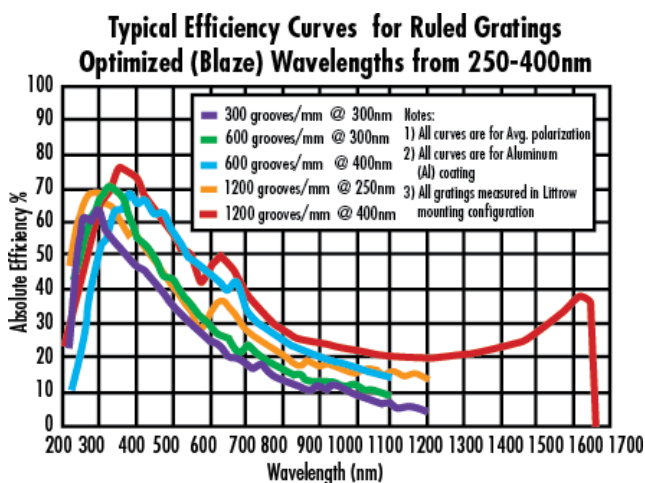

Ruled Grating **Construction:**

Parallel to Short Dimension **Direction of Grooves:**

12.70 **Length (mm):**

6.00 ±0.5 **Thickness (mm):**

12.70 **Width (mm):**

±0.5 **Alignment of Grooves to Edge (°):**

Optical Properties

600 **Groove Density (grooves/mm):**

700 - 3000 **Wavelength Range (nm):**

1250 **Blaze Wavelength (nm):**

22.02 **Blaze Angle (°):**

Bare Gold **Coating:**

Float Glass **Substrate:** ☐

Regulatory Compliance

Compliant **RoHS 2015:**

View **Certificate of Conformance:**

Compliant **Reach 247:**

Product Details

- Increased Reflection from 700 - 1100nm

Near-IR (NIR) Reflective Gold Gratings are ruled gold-coated versions of our commercial gratings. These gratings provide increased reflection from 700 - 1100nm. This makes them an excellent choice for applications such as fiber optic pulse compression and spectroscopy setups using [silicon detectors](#). Near-IR (NIR) Reflective Gold Gratings feature a float glass substrate and a ruled grating construction. The gratings are available in three sizes, with varying groove densities and blaze wavelengths.

Handling Gratings: Gratings require special handling, making them prone to fingerprints and aerosols. Gratings should only be handled by the edges. Before attempting to clean a grating, please [contact us](#).

Technical Information