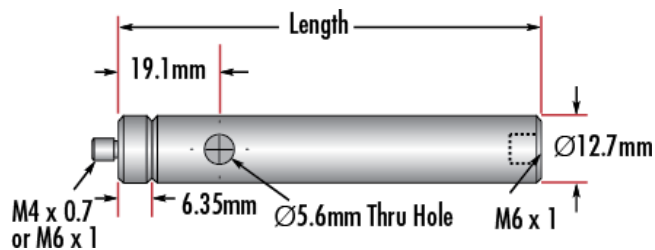

2.5

12.70 Diameter (mm):

0.5 Diameter (inches):

Threading & Mounting

Male Thread:
M4 x0.7

Regulatory Compliance

Compliant RoHS 2015:

View Certificate of Conformance:

Compliant REACH 241:

Product Details

- Male M4 x 0.7 or M6 x 1.0 Stud, Female M6 x 1.0 Base
- Posts Include Interchangeable Male Stud and Removable Base S.H.S.S.
- Available in Variety of Lengths
- [English Versions Also Available](#)

TECHSPEC® Metric Stainless Steel Mounting Posts include a 6.35mm long male thread stud adapter that is easily interchangeable with other adapters to ensure compatibility between these posts and any optical mount. Removing the included adapter reveals female M4 threads on the post. Each optical post also has a thru-hole to allow an Allen wrench or other tool to rotate the post easily. Thread values are laser engraved on each post for quick identification and integration. TECHSPEC Metric Stainless Steel Mounting Posts are offered in a variety of lengths. [English versions are also available for purchase.](#)

Technical Information

#68-231		
Stock No.	Description	Qty
#58-950	Steel Post, 25.4mm Length	1
#58-951	Steel Post, 38.1mm Length	1
#58-952	Steel Post, 50.8mm Length	2
#58-954	Steel Post, 76.2mm Length	2
#58-955	Steel Post, 101.6mm Length	2
#58-956	Steel Post, 152.4mm Length	1
#58-957	Steel Post, 203.2mm Length	1

#68-232		
Stock No.	Description	Qty
#59-757	Steel Post, 25.4mm Length	1
#59-758	Steel Post, 38.1mm Length	1
#59-759	Steel Post, 50.8mm Length	2
#59-761	Steel Post, 76.2mm Length	2
#59-762	Steel Post, 101.6mm Length	2
#59-763	Steel Post, 152.4mm Length	1
#59-764	Steel Post, 203.2mm Length	1